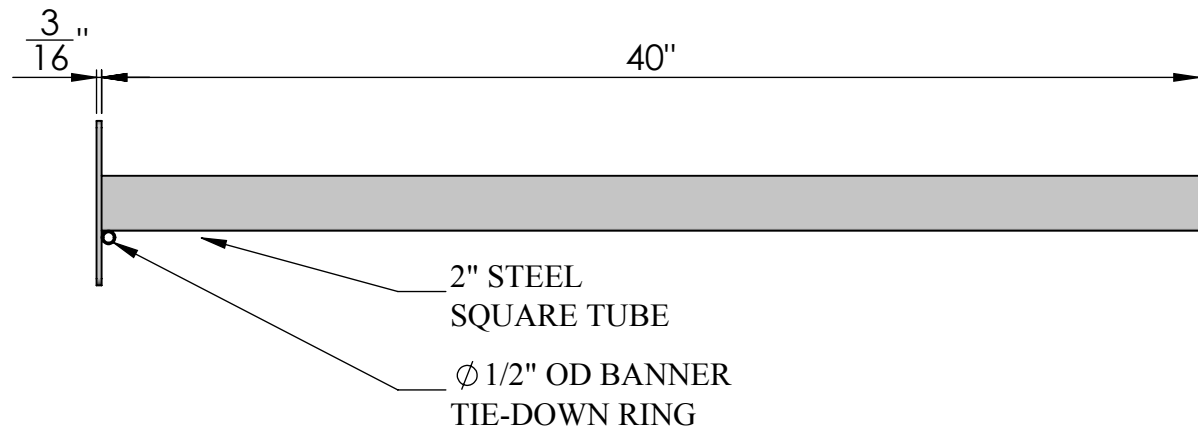

SIDE VIEW

FRONT VIEW

Date: 06/2015
 Scale: NTS
 DB: CF
 CB:
 Order#:

Content: 40" Universal Straight Arm Bracket
 PN: 379B-40
 Color/Finish: Textured Black Powder Coat
 Customer Approval: _____

Design by Sign Bracket Store. All visual representations and designs are the intellectual property of Sign Bracket Store and protected under copyright law. Any duplication of this design is in direct violation of the law and will result in legal action.
 © Copyright 2008-2015