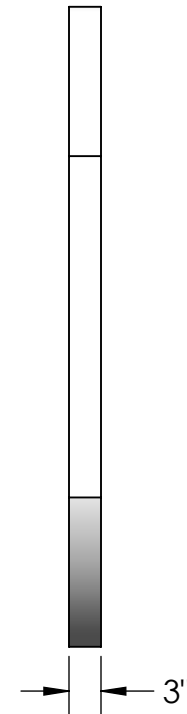

**FRONT VIEW**

**SIDE VIEW**

Material: PVC

Scale: 1:18  
DB: CF  
Rev:  
Order#:

Content: Olympian Model Monument Sign

PN: ABM-300-7260

Color/Finish: Unpainted PVC

Customer Approval: \_\_\_\_\_