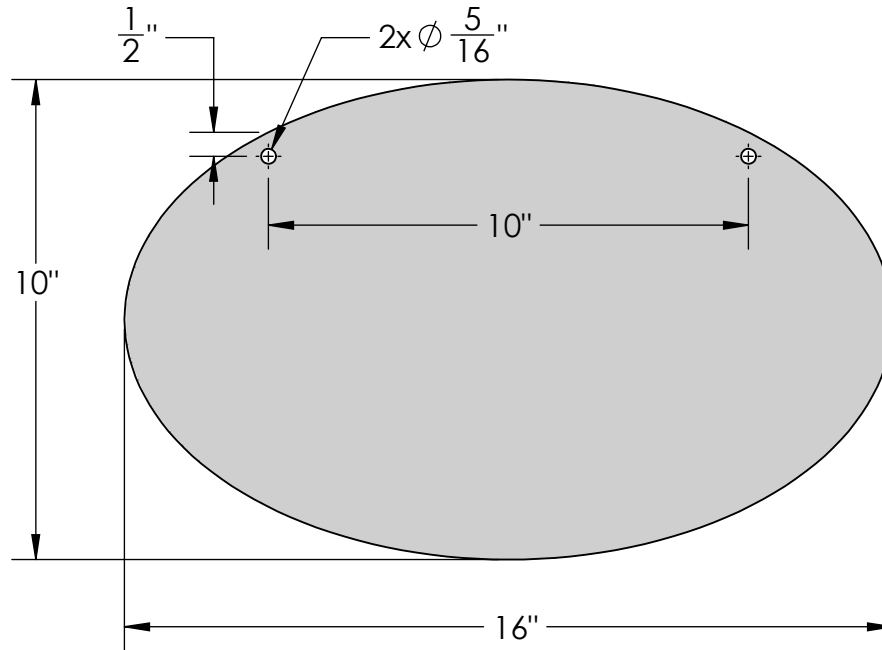

Material: 3mm BeBond (White)

FRONT VIEW

SIDE VIEW

Date: 10/2015
Scale: 1:4
DB: CF
CB:
Order#:

Content: 16" x 10" BeBond Sign Blank
PN: AB500-1610-BE
Color/Finish: White Two-Sided
Customer Approval: _____

Design by Sign Bracket Store. All visual representations and designs are the intellectual property of Sign Bracket Store and protected under copyright law. Any duplication of this design is in direct violation of the law and will result in legal action.
© Copyright 2008-2015