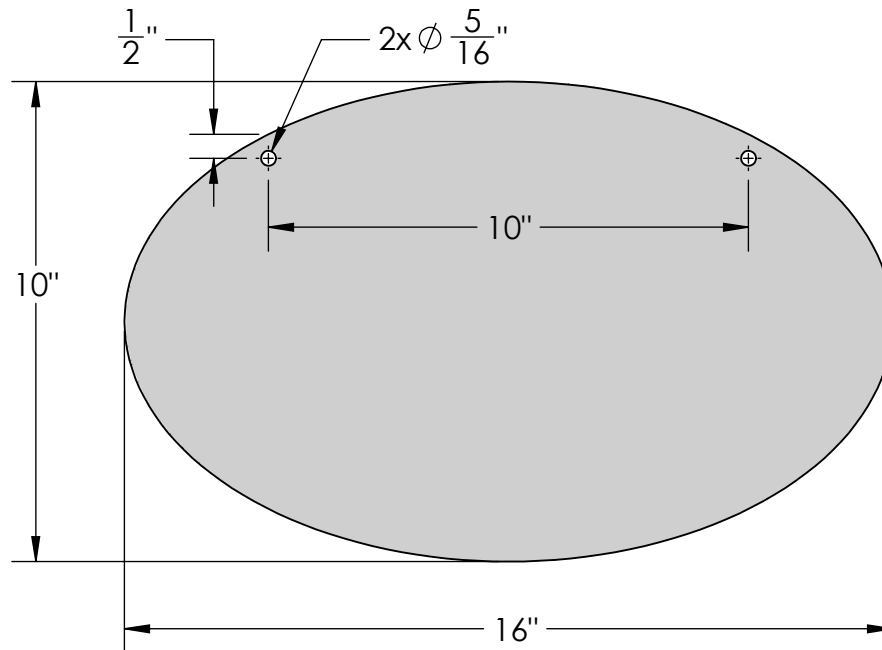

Material: 3mm PolyMetal (White)

FRONT VIEW

SIDE VIEW

Date: 10/2015
Scale: 1:4
DB: CF
CB:
Order#:

Content: 16" x 10" PolyMetal Sign Blank
PN: AB500-1610-POLY
Color/Finish: White Two-Sided
Customer Approval: _____