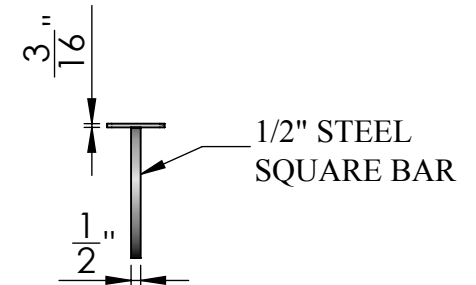

TOP VIEW

FRONT VIEW

SIDE VIEW

Date: 05/2015
 Scale: NTS
 CB:
 Order#:

Content: 50" Lyon Ceiling Mount Sign Bracket
 PN: 342B-50
 Color/Finish: Textured Black Powder Coat
 Customer Approval: _____

Design by Sign Bracket Store. All visual representations and designs are the intellectual property of Sign Bracket Store and protected under copyright law. Any duplication of this design is in direct violation of the law and will result in legal action.
 © Copyright 2008-2015