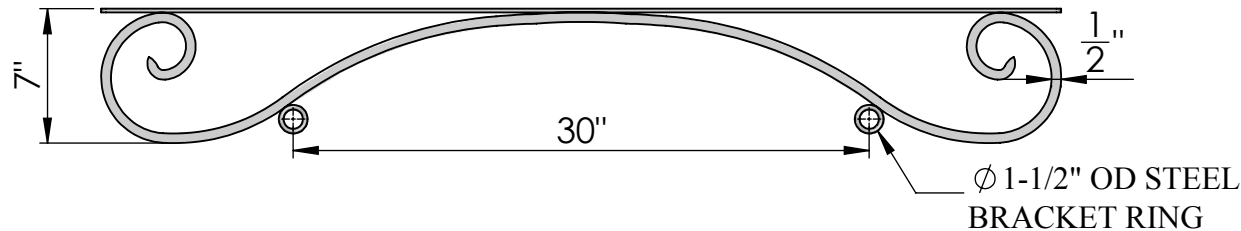

TOP VIEW

FRONT VIEW

SIDE VIEW

Date: 05/2015
 Scale: NTS
 CB:
 Order#:

Content: 50" Lyon Ceiling Mount Sign Bracket
 PN: 342B-50
 Color/Finish: Textured Black Powder Coat
 Customer Approval: _____

Design by Sign Bracket Store. All visual representations and designs are the intellectual property of Sign Bracket Store and protected under copyright law. Any duplication of this design is in direct violation of the law and will result in legal action.
 © Copyright 2008-2015