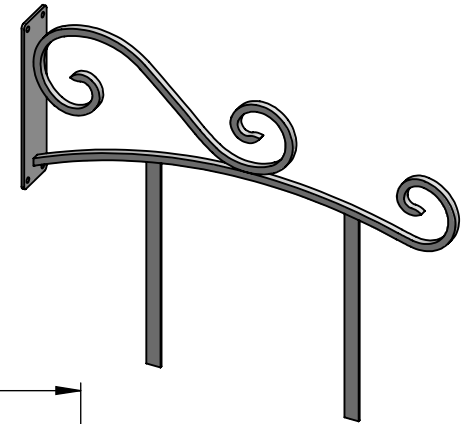

SIDE VIEW

FRONT VIEW

Date: 05/2015
 Scale: NTS
 CB:
 Order#:

Content: 30" Milano Sign Bracket with Mounting Bars
 PN: 371B-30-MTG
 Color/Finish: Textured Black Powder Coat
 Customer Approval: _____

Design by Sign Bracket Store. All visual representations and designs are the intellectual property of Sign Bracket Store and protected under copyright law. Any duplication of this design is in direct violation of the law and will result in legal action.
 © Copyright 2008-2015