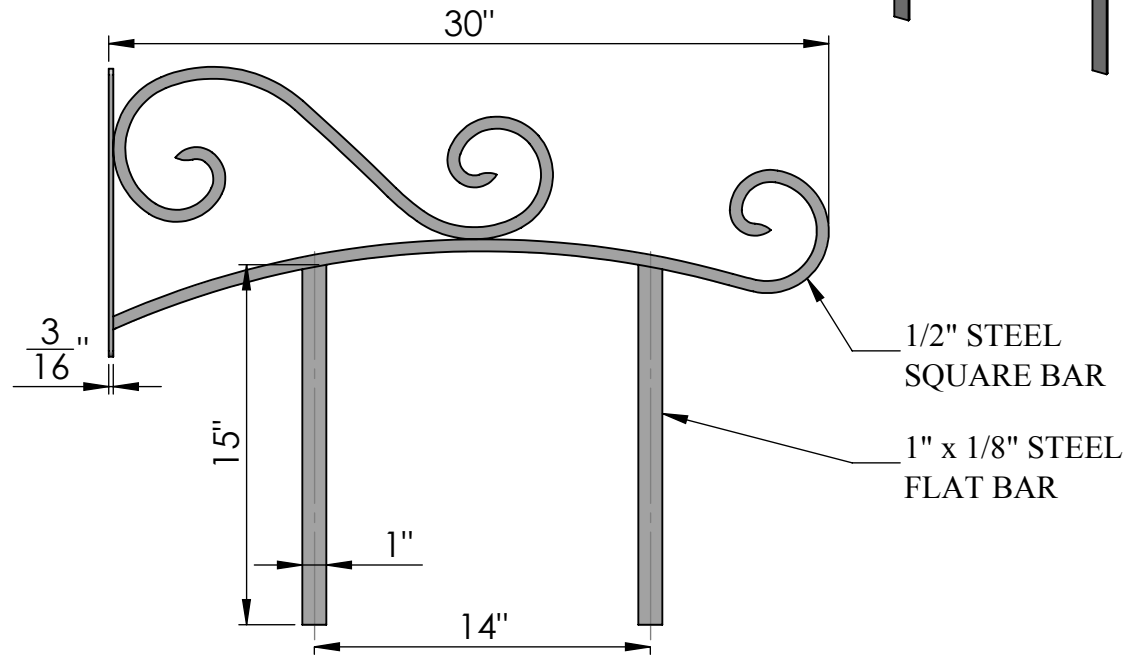

SIDE VIEW

FRONT VIEW

Date: 05/2015
 Scale: NTS
 CB:
 Order#:

Content: 30" Milano Sign Bracket with Mounting Bars
 PN: 371B-30-MTG
 Color/Finish: Textured Black Powder Coat
 Customer Approval: _____

Design by Sign Bracket Store. All visual representations and designs are the intellectual property of Sign Bracket Store and protected under copyright law. Any duplication of this design is in direct violation of the law and will result in legal action.
 © Copyright 2008-2015