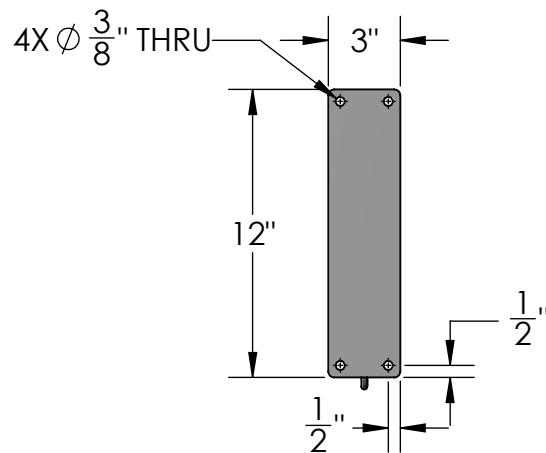

REVISIONS			
REV.	DESCRIPTION	DATE	CB
A	ORIGINAL DRAWING	10/10/2016	ZB

**SIDE VIEW**

**FRONT VIEW**

Material: Steel

Content: 30" Terazza Triangle Hanging Blade Sign Bracket  
PN: 410B-30

Scale: 1:8  
DB: ZB  
Rev: A  
Sheet: 1 of 1