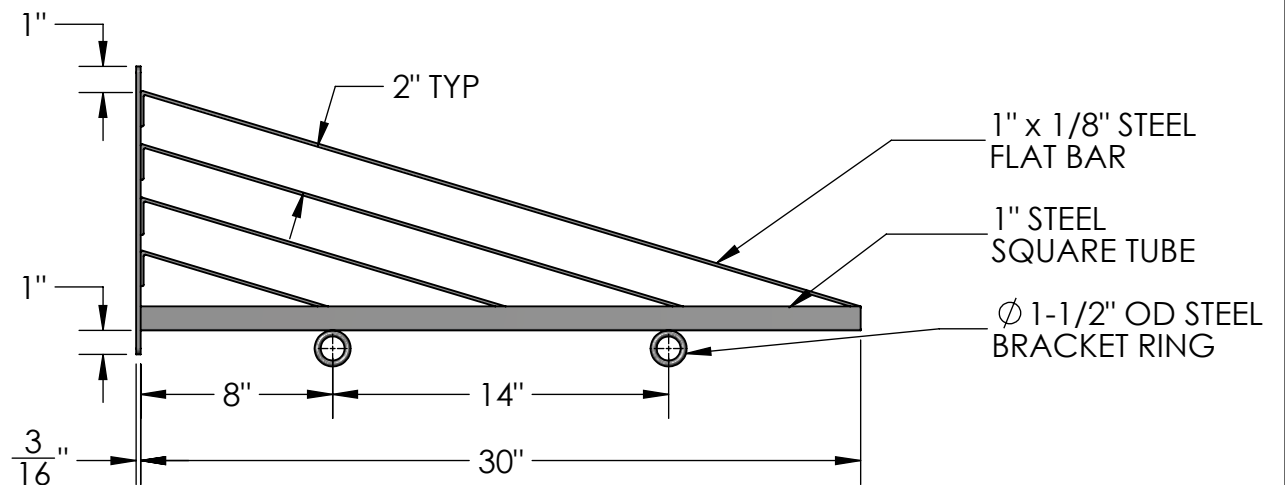

REVISIONS			
REV.	DESCRIPTION	DATE	CB
A	ORIGINAL DRAWING	10/10/2016	ZB

**SIDE VIEW**

**FRONT VIEW**

Material: Steel

Content: 30" Terazza Triangle Hanging Blade Sign Bracket  
PN: 410B-30

Scale: 1:8  
DB: ZB  
Rev: A  
Sheet: 1 of 1