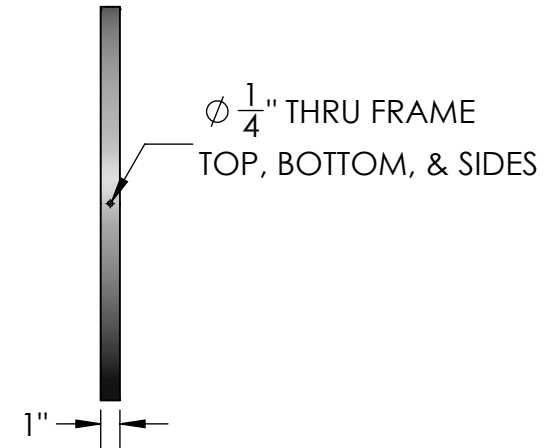

FRONT VIEW

SIDE VIEW

Date: 10/2015
 Scale: NTS
 DB: CF
 CB:
 Order#:

Content: Flush Mount Oval Sign Frame - 26" x 17"
 PN: 1201-FM-FRM-V2617
 Color/Finish: Textured Black Powder Coat
 Customer Approval: _____