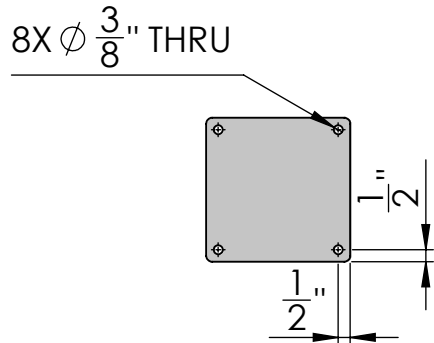

$\phi$  1" THRU  
 WIRING HOLE  
 1/2" NPT  
 FEMALE COUPLING  
 2" STEEL  
 SQUARE TUBE  
 SEALED ENDS  
 3/4" x 3/4" x 1/8"  
 STEEL L ANGLE  
 5/16" CHANNEL GAP  
 3X  $\phi$  1/4" SET SCREW  
 PER BRACKET ARM

**LEFT VIEW**

**FRONT VIEW**

**RIGHT VIEW**

Date: 06/2015  
 Scale: NTS  
 DB: CF  
 CB:  
 Order#:

Content: 24" Montamar Lighted Bracket Pair (1/4" Sign Blank)  
 PN: 389B-WL-24-14  
 Color/Finish: Textured Black Powder Coat  
 Customer Approval: \_\_\_\_\_