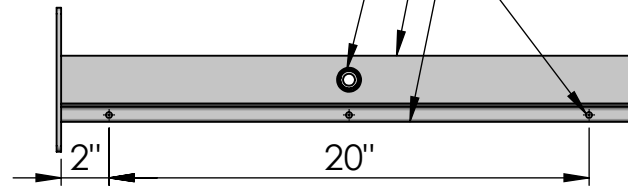

$\phi$  1" THRU  
 WIRING HOLE  
 1/2" NPT  
 FEMALE COUPLING  
 2" STEEL  
 SQUARE TUBE  
 SEALED ENDS  
 3/4" x 3/4" x 1/8"  
 STEEL L ANGLE  
 5/16" CHANNEL GAP  
 3X  $\phi$  1/4" SET SCREW  
 PER BRACKET ARM

**LEFT VIEW**

**FRONT VIEW**

**RIGHT VIEW**

Date: 06/2015  
 Scale: NTS  
 DB: CF  
 CB:  
 Order#:

Content: 24" Montamar Lighted Bracket Pair (1/4" Sign Blank)  
 PN: 389B-WL-24-14  
 Color/Finish: Textured Black Powder Coat  
 Customer Approval: \_\_\_\_\_