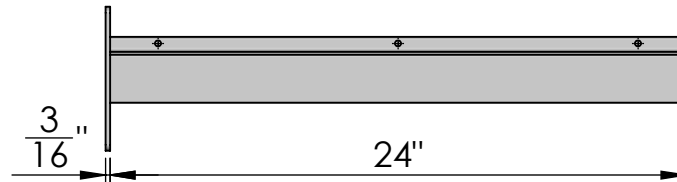

$\phi$  1" THRU  
 WIRING HOLE  
 1/2" NPT  
 FEMALE COUPLING  
 2" STEEL  
 SQUARE TUBE  
 SEALED ENDS  
 3/4" x 3/4" x 1/8"  
 STEEL L ANGLE  
 5/16" CHANNEL GAP  
 3X  $\phi$  1/4" SET SCREW  
 PER BRACKET ARM

**LEFT VIEW**

**FRONT VIEW**

**RIGHT VIEW**

Date: 06/2015  
 Scale: NTS  
 DB: CF  
 CB:  
 Order#:

Content: 24" Montamar Lighted Bracket Pair (1/4" Sign Blank)  
 PN: 389B-WL-24-14  
 Color/Finish: Textured Black Powder Coat  
 Customer Approval: \_\_\_\_\_