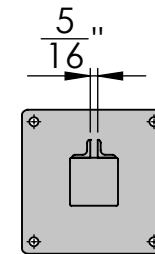

$\phi$  1" THRU  
 WIRING HOLE  
 1/2" NPT  
 FEMALE COUPLING  
 2" STEEL  
 SQUARE TUBE  
 SEALED ENDS  
 3/4" x 3/4" x 1/8"  
 STEEL L ANGLE  
 5/16" CHANNEL GAP  
 3X  $\phi$  1/4" SET SCREW  
 PER BRACKET ARM

**LEFT VIEW**

**FRONT VIEW**

**RIGHT VIEW**

Date: 06/2015  
 Scale: NTS  
 DB: CF  
 CB:  
 Order#:

Content: 24" Montamar Lighted Bracket Pair (1/4" Sign Blank)  
 PN: 389B-WL-24-14  
 Color/Finish: Textured Black Powder Coat  
 Customer Approval: \_\_\_\_\_