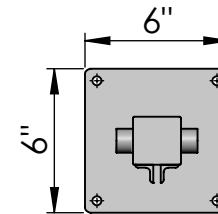

$\phi$  1" THRU  
 WIRING HOLE  
 1/2" NPT  
 FEMALE COUPLING  
 2" STEEL  
 SQUARE TUBE  
 SEALED ENDS  
 3/4" x 3/4" x 1/8"  
 STEEL L ANGLE  
 5/16" CHANNEL GAP  
 3X  $\phi$  1/4" SET SCREW  
 PER BRACKET ARM

**LEFT VIEW**

**FRONT VIEW**

**RIGHT VIEW**

Date: 06/2015  
 Scale: NTS  
 DB: CF  
 CB:  
 Order#:

Content: 24" Montamar Lighted Bracket Pair (1/4" Sign Blank)  
 PN: 389B-WL-24-14  
 Color/Finish: Textured Black Powder Coat  
 Customer Approval: \_\_\_\_\_