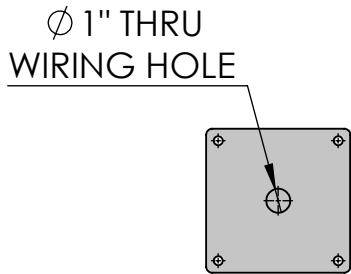

$\phi$  1" THRU  
 WIRING HOLE  
 1/2" NPT  
 FEMALE COUPLING  
 2" STEEL  
 SQUARE TUBE  
 SEALED ENDS  
 3/4" x 3/4" x 1/8"  
 STEEL L ANGLE  
 5/16" CHANNEL GAP  
 3X  $\phi$  1/4" SET SCREW  
 PER BRACKET ARM

**LEFT VIEW**

**FRONT VIEW**

**RIGHT VIEW**

Date: 06/2015  
 Scale: NTS  
 DB: CF  
 CB:  
 Order#:

Content: 24" Montamar Lighted Bracket Pair (1/4" Sign Blank)  
 PN: 389B-WL-24-14  
 Color/Finish: Textured Black Powder Coat  
 Customer Approval: \_\_\_\_\_