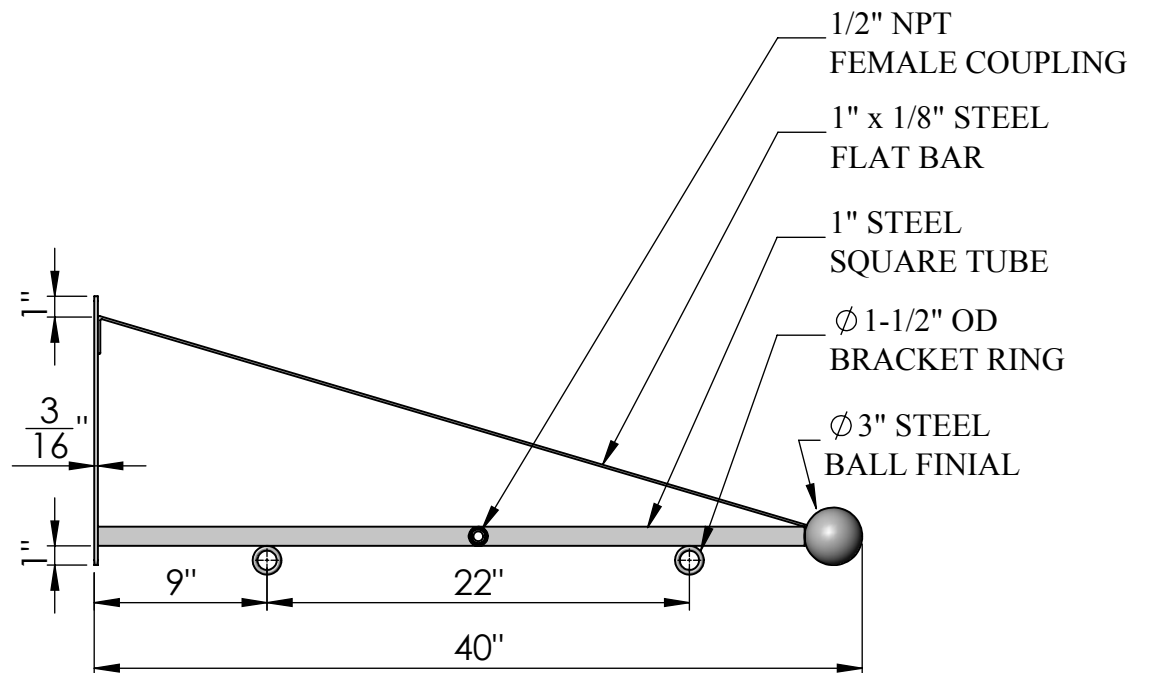

SIDE VIEW

FRONT VIEW

Date: 06/2015
 Scale: NTS
 DB: CF
 CB:
 Order#:

Content: 40" Triangle Ball Lighted Sign Bracket
 PN: 375B-WL-40
 Color/Finish: Textured Black Powder Coat
 Customer Approval: _____

Design by Sign Bracket Store. All visual representations and designs are the intellectual property of Sign Bracket Store and protected under copyright law. Any duplication of this design is in direct violation of the law and will result in legal action.
 © Copyright 2008-2015