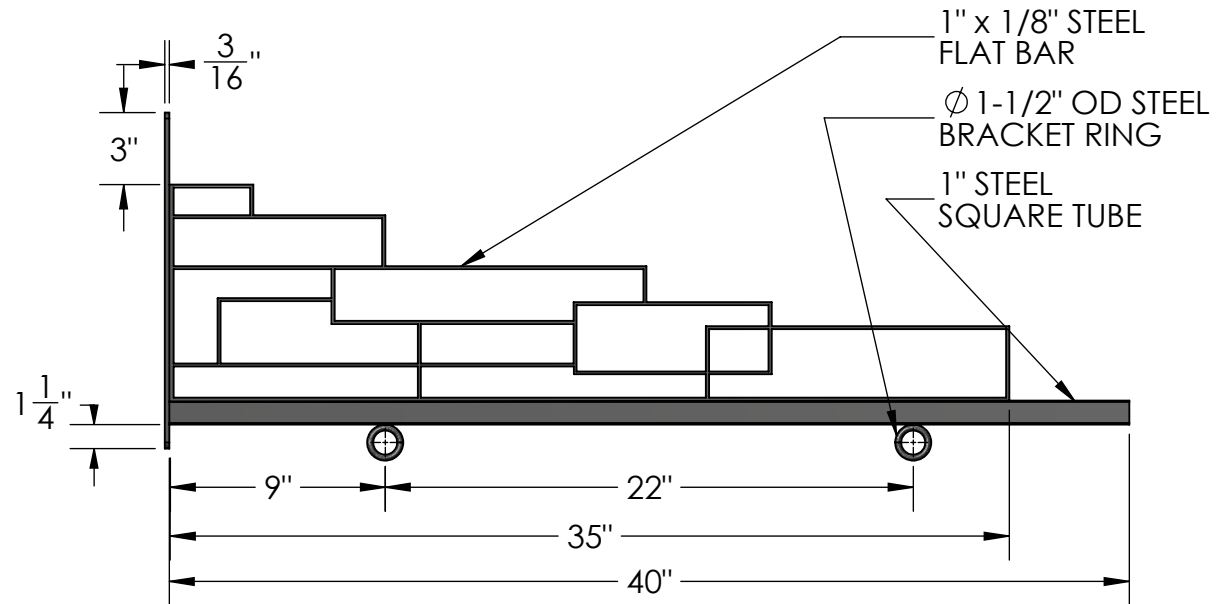

REVISIONS			
REV.	DESCRIPTION	DATE	CB
A	ORIGINAL DRAWING	10/17/2016	ZB

SIDE VIEW

FRONT VIEW

Material:
Steel

Content: 40" Cuadrado Hanging Blade Sign Bracket

PN: 413B-40

Color/Finish: Textured Black Powder Coat

Customer Approval: _____

Scale: 1:8

DB: ZB

Rev: A

Sheet: 1 of 1

Design by Sign Bracket Store. All visual representations and designs are the intellectual property of Sign Bracket Store and protected under copyright law. Any duplication of this design is in direct violation of the law and will result in legal action.