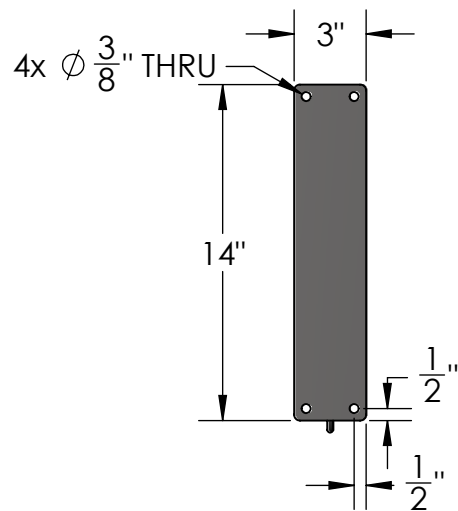

REVISIONS			
REV.	DESCRIPTION	DATE	CB
A	ORIGINAL DRAWING	10/17/2016	ZB

SIDE VIEW

FRONT VIEW

Material:
Steel

Content: 40" Cuadrado Hanging Blade Sign Bracket

PN: 413B-40

Color/Finish: Textured Black Powder Coat

Customer Approval: _____

Scale: 1:8

DB: ZB

Rev: A

Sheet: 1 of 1

Design by Sign Bracket Store. All visual representations and designs are the intellectual property of Sign Bracket Store and protected under copyright law. Any duplication of this design is in direct violation of the law and will result in legal action.