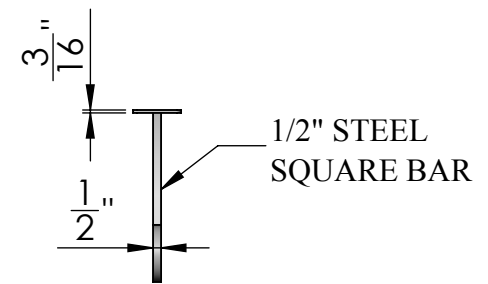

**TOP VIEW**

**FRONT VIEW**

**SIDE VIEW**

Date: 05/2015  
 Scale: NTS  
 CB:  
 Order#:

Content: 50" Bordeaux Ceiling Mount Sign Bracket  
 PN: 343B-50  
 Color/Finish: Textured Black Power Coat  
 Customer Approval: \_\_\_\_\_