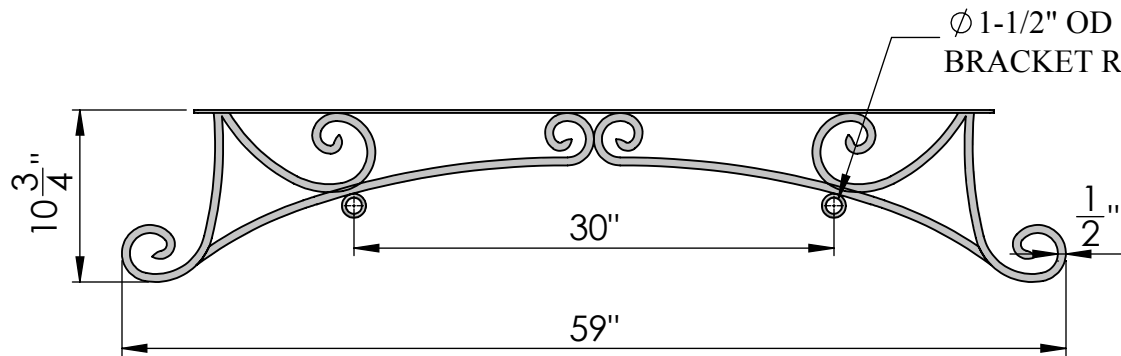

**TOP VIEW**

**FRONT VIEW**

**SIDE VIEW**

Date: 05/2015  
 Scale: NTS  
 CB:  
 Order#:

Content: 50" Bordeaux Ceiling Mount Sign Bracket  
 PN: 343B-50  
 Color/Finish: Textured Black Power Coat  
 Customer Approval: \_\_\_\_\_