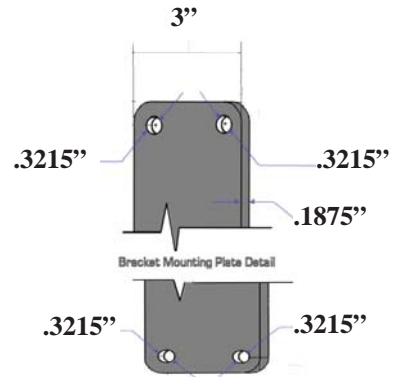

TWISTED ARM BLADE SIGN BRACKET

Black Gloss
Powder Coat

Arm is 1 3/4" Dia
Twisted Shaft

PN: M3-TA

Date: 11/2012
Scale: NTS
DB: KE
CB
INV

Content: Twisted Arm Blade
Sign Bracket

Approval: _____

Design by Sign Bracket Store. All visual representations and designs are the intellectual property of Sign Bracket Store and protected under copyright law. Any duplication of this design is in direct violation of the law and will result in legal action. © Copyright 2008-2012