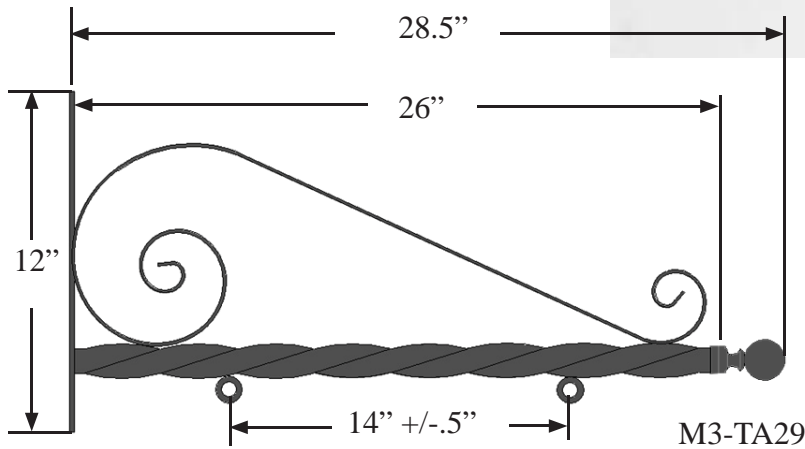

TWISTED ARM BLADE SIGN BRACKET

Black Gloss
Powder Coat

Arm is 1 3/4" Dia
Twisted Shaft

PN: M3-TA

Date: 11/2012
Scale: NTS
DB: KE
CB
INV

Content: Twisted Arm Blade
Sign Bracket

Approval: _____

Design by Sign Bracket Store. All visual representations and designs are the intellectual property of Sign Bracket Store and protected under copyright law. Any duplication of this design is in direct violation of the law and will result in legal action. © Copyright 2008-2012