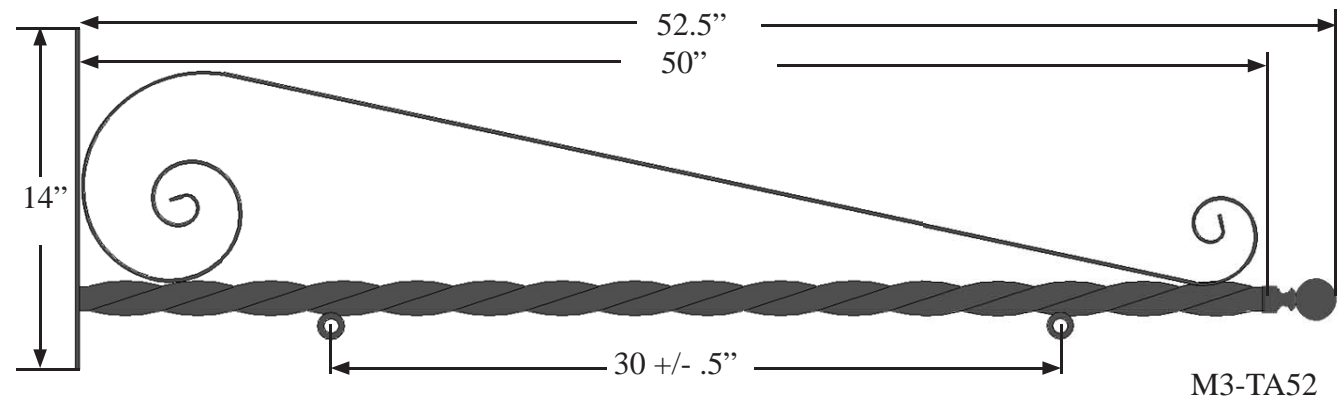

TWISTED ARM BLADE SIGN BRACKET

Black Gloss
Powder Coat

Arm is 1 3/4" Dia
Twisted Shaft

PN: M3-TA

Date: 11/2012
Scale: NTS
DB: KE
CB
INV

Content: Twisted Arm Blade
Sign Bracket

Approval: _____

Design by Sign Bracket Store. All visual representations and designs are the intellectual property of Sign Bracket Store and protected under copyright law. Any duplication of this design is in direct violation of the law and will result in legal action. © Copyright 2008-2012