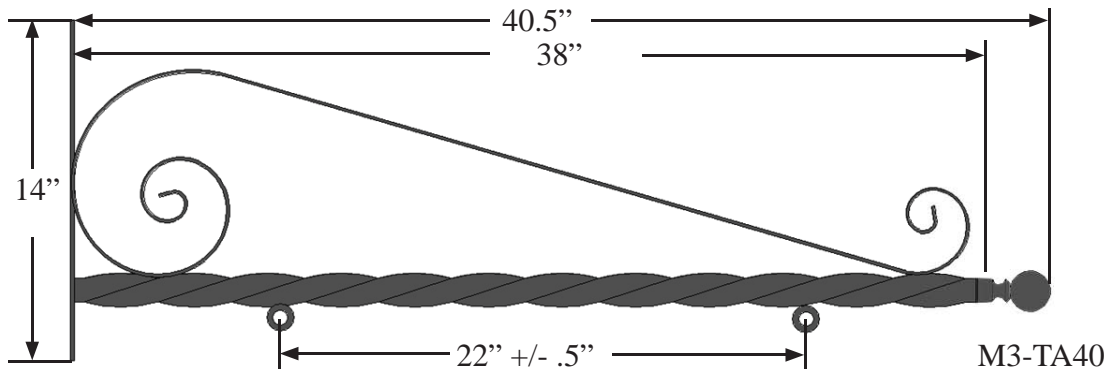

TWISTED ARM BLADE SIGN BRACKET

Black Gloss
Powder Coat

Arm is 1 3/4" Dia
Twisted Shaft

PN: M3-TA

Date: 11/2012
Scale: NTS
DB: KE
CB
INV

Content: Twisted Arm Blade
Sign Bracket

Approval: _____

Design by Sign Bracket Store. All visual representations and designs are the intellectual property of Sign Bracket Store and protected under copyright law. Any duplication of this design is in direct violation of the law and will result in legal action. © Copyright 2008-2012