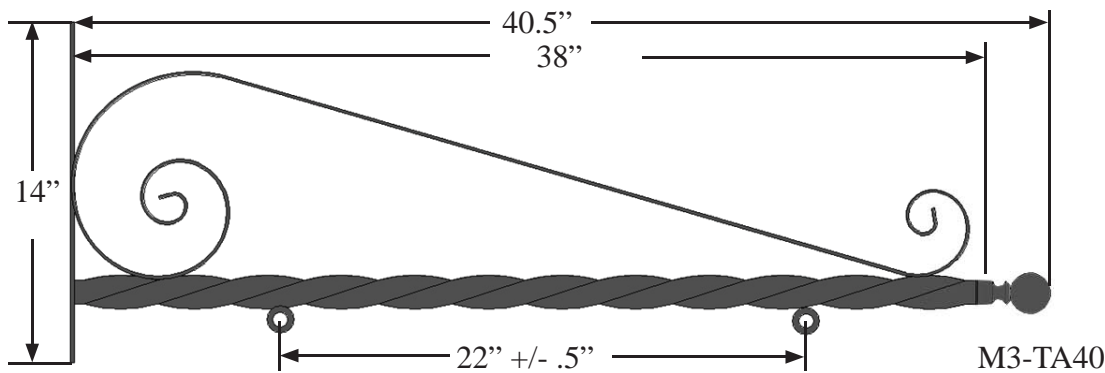

TWISTED ARM BLADE SIGN BRACKET

Black Gloss
Powder Coat

Arm is 1 3/4" Dia
Twisted Shaft

PN: M3-TA

Date: 11/2012
Scale: NTS
DB: KE
CB
INV

Content: Twisted Arm Blade
Sign Bracket

Approval: _____

Design by Sign Bracket Store. All visual representations and designs are the intellectual property of Sign Bracket Store and protected under copyright law. Any duplication of this design is in direct violation of the law and will result in legal action. © Copyright 2008-2012