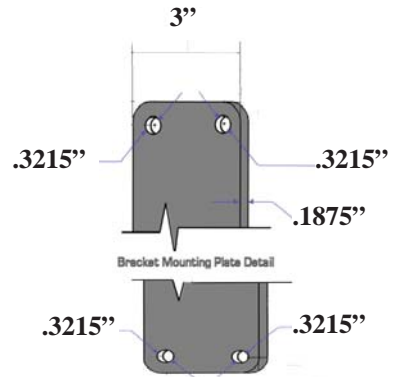

TWISTED ARM BLADE SIGN BRACKET

Black Gloss
Powder Coat

Arm is 1 3/4" Dia
Twisted Shaft

PN: M3-TA

Date: 11/2012
Scale: NTS
DB: KE
CB
INV

Content: Twisted Arm Blade
Sign Bracket

Approval: _____

Design by Sign Bracket Store. All visual representations and designs are the intellectual property of Sign Bracket Store and protected under copyright law. Any duplication of this design is in direct violation of the law and will result in legal action. © Copyright 2008-2012