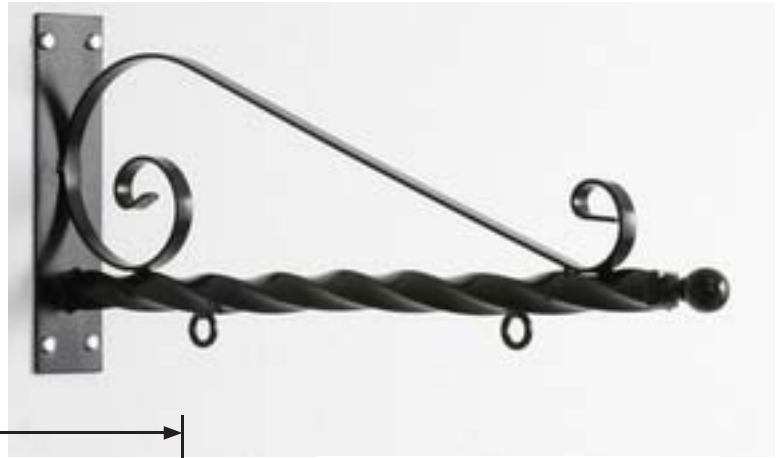

TWISTED ARM BLADE SIGN BRACKET

Black Gloss
Powder Coat

Arm is 1 3/4" Dia
Twisted Shaft

PN: M3-TA

Date: 11/2012
Scale: NTS
DB: KE
CB
INV

Content: Twisted Arm Blade
Sign Bracket

Approval: _____

Design by Sign Bracket Store. All visual representations and designs are the intellectual property of Sign Bracket Store and protected under copyright law. Any duplication of this design is in direct violation of the law and will result in legal action. © Copyright 2008-2012