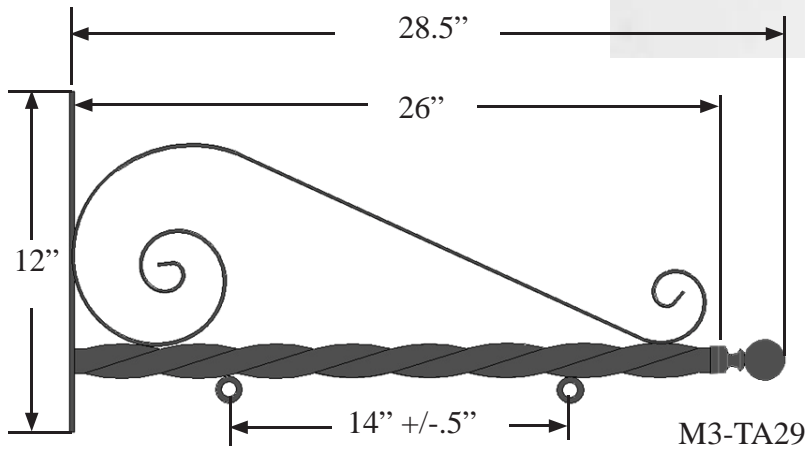

# TWISTED ARM BLADE SIGN BRACKET

Black Gloss  
Powder Coat

Arm is 1 3/4" Dia  
Twisted Shaft

PN: M3-TA

Date: 11/2012  
Scale: NTS  
DB: KE  
CB  
INV

Content: Twisted Arm Blade  
Sign Bracket

Approval: \_\_\_\_\_