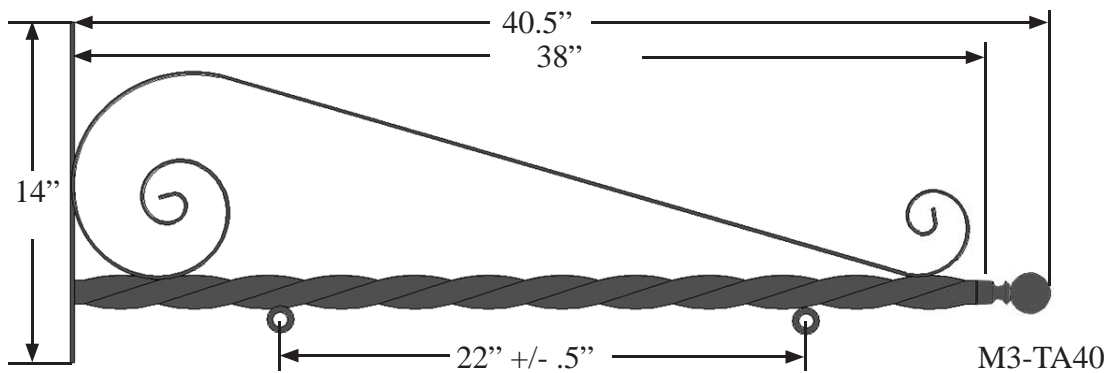

# TWISTED ARM BLADE SIGN BRACKET

Black Gloss  
Powder Coat

Arm is 1 3/4" Dia  
Twisted Shaft

PN: M3-TA

Date: 11/2012  
Scale: NTS  
DB: KE  
CB  
INV

Content: Twisted Arm Blade  
Sign Bracket

Approval: \_\_\_\_\_