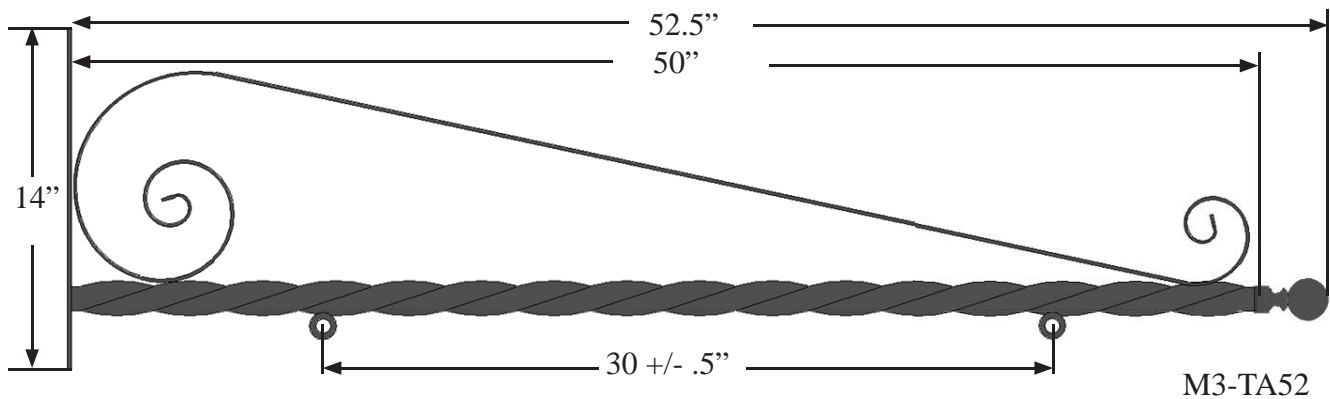

# TWISTED ARM BLADE SIGN BRACKET

Black Gloss  
Powder Coat

Arm is 1 3/4" Dia  
Twisted Shaft

PN: M3-TA

Date: 11/2012  
Scale: NTS  
DB: KE  
CB  
INV

Content: Twisted Arm Blade  
Sign Bracket

Approval: \_\_\_\_\_