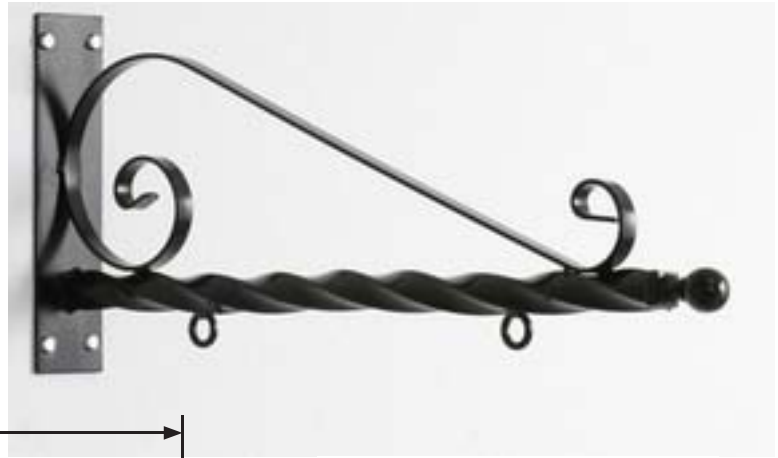

# TWISTED ARM BLADE SIGN BRACKET

Black Gloss  
Powder Coat

Arm is 1 3/4" Dia  
Twisted Shaft

PN: M3-TA

Date: 11/2012  
Scale: NTS  
DB: KE  
CB  
INV

Content: Twisted Arm Blade  
Sign Bracket

Approval: \_\_\_\_\_