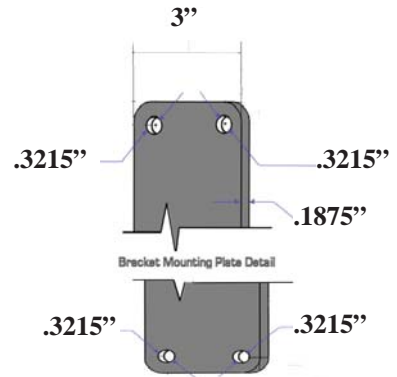

# TWISTED ARM BLADE SIGN BRACKET

Black Gloss  
Powder Coat

Arm is 1 3/4" Dia  
Twisted Shaft

PN: M3-TA

Date: 11/2012  
Scale: NTS  
DB: KE  
CB  
INV

Content: Twisted Arm Blade  
Sign Bracket

Approval: \_\_\_\_\_