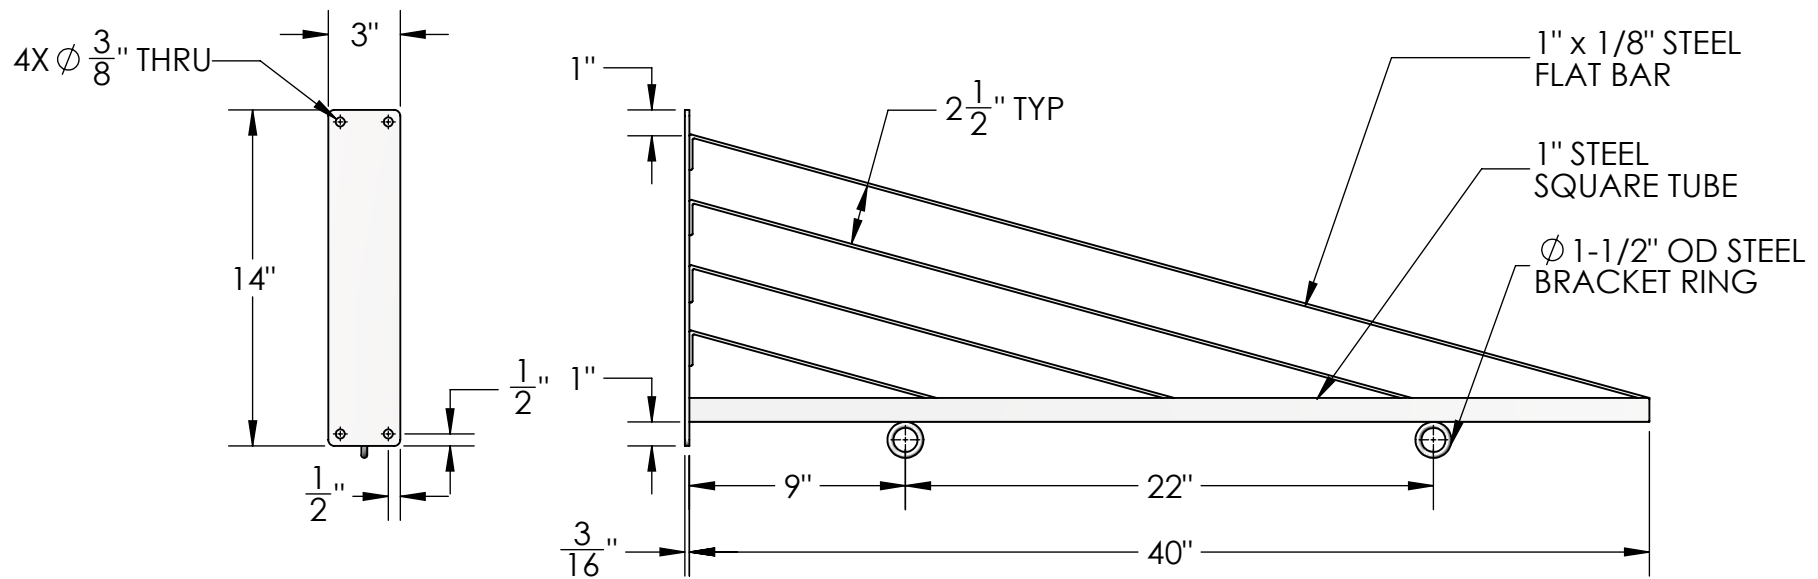

REVISIONS			
REV.	DESCRIPTION	DATE	CB
A	ORIGINAL DRAWING	10/10/2016	ZB

**SIDE VIEW**

**FRONT VIEW**

Material:  
Steel

Content: 40" Terazza Triangle Hanging Blade Sign Bracket  
PN: 410B-40

Scale: 1:8  
DB: ZB  
Rev: A  
Sheet: 1 of 1