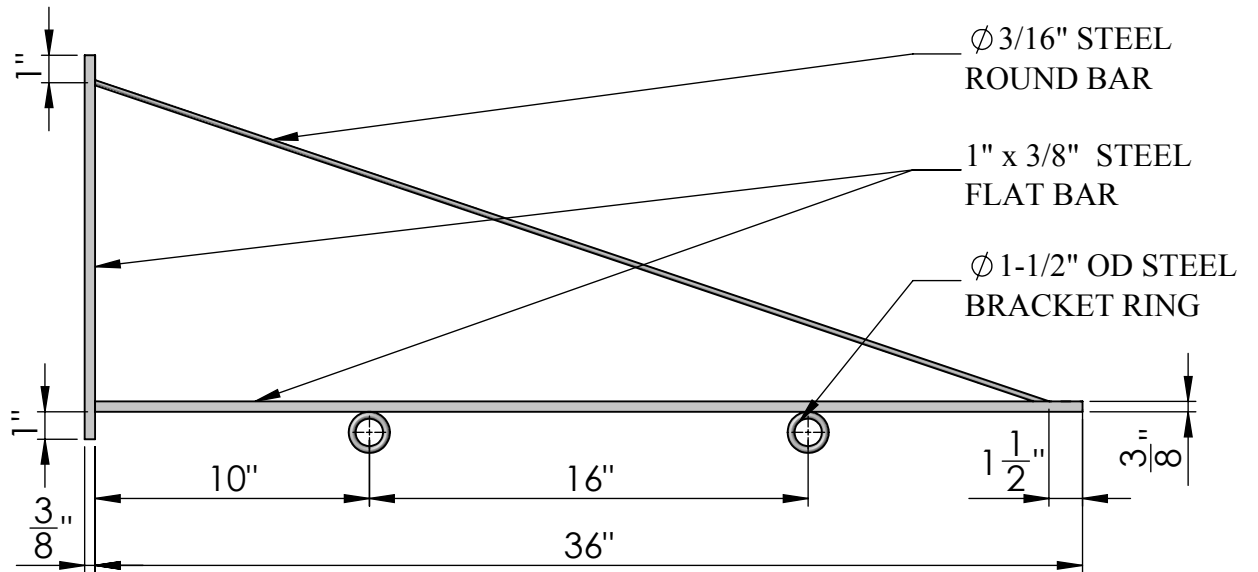

SIDE VIEW

FRONT VIEW

Date: 06/2015
 Scale: NTS
 DB: CF
 CB:
 Order#:

Content: 36" Light Duty Triangle Sign Bracket
 PN: 356B-36
 Color/Finish: Textured Black Powder Coat
 Customer Approval: _____

Design by Sign Bracket Store. All visual representations and designs are the intellectual property of Sign Bracket Store and protected under copyright law. Any duplication of this design is in direct violation of the law and will result in legal action.
 © Copyright 2008-2015