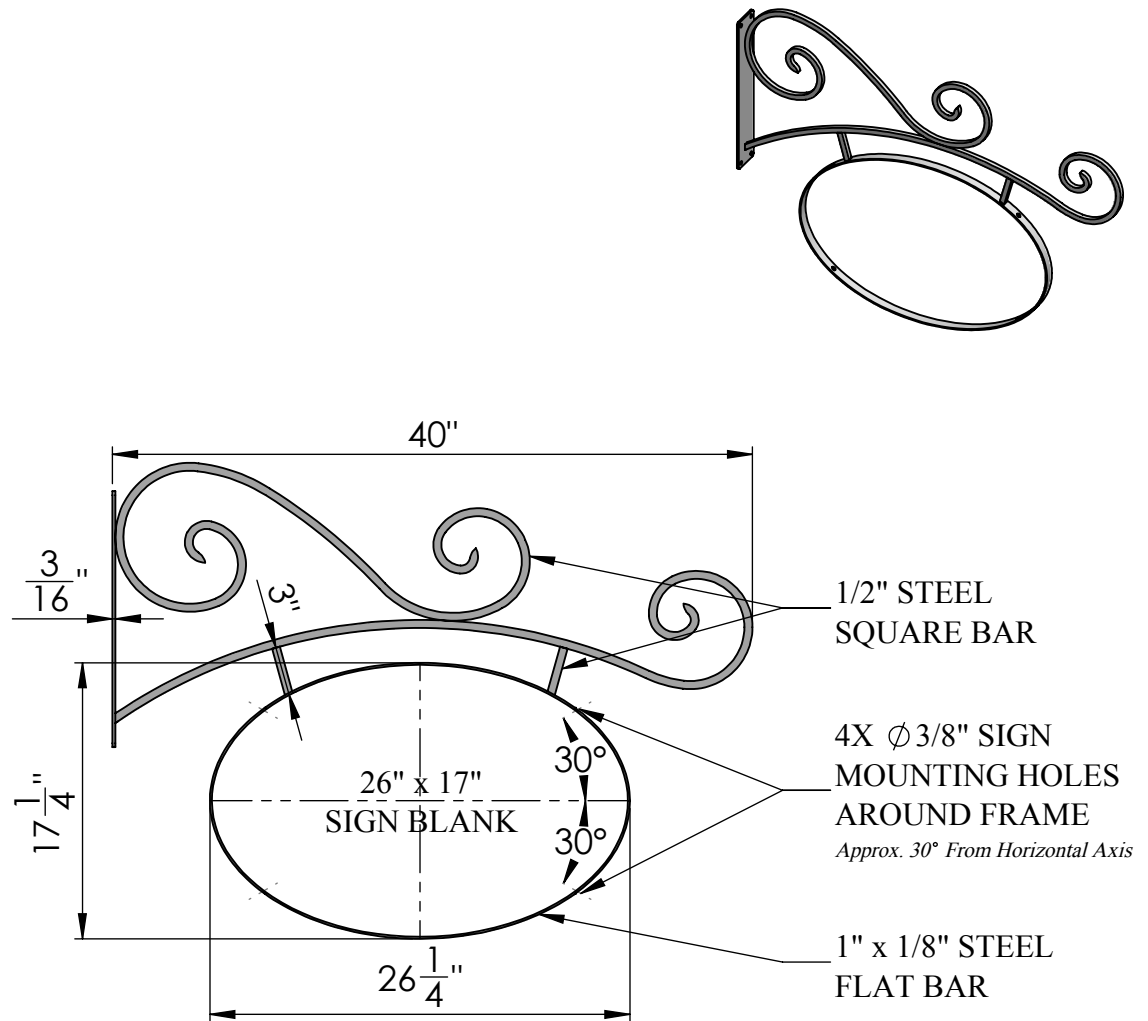

**SIDE VIEW**

**FRONT VIEW**

Date: 05/2015  
Scale: NTS  
CB:  
Order#:

Content: 40" Milano Sign Bracket with Stationary Oval Frame  
PN: 371B-40-2617-FRM  
Color/Finish: Textured Black Powder Coat  
Customer Approval: \_\_\_\_\_