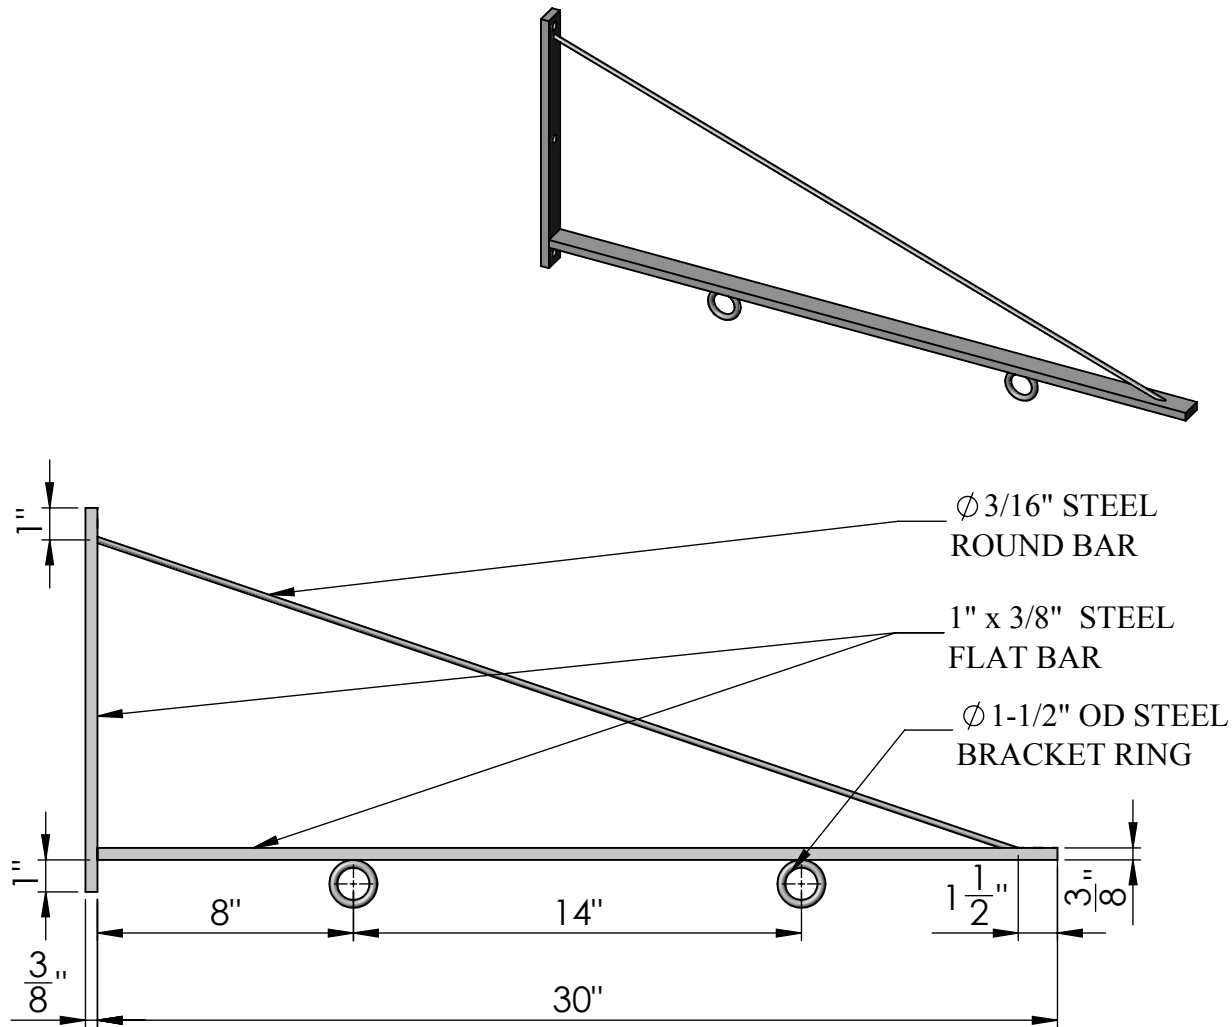

SIDE VIEW

FRONT VIEW

Date: 06/2015
 Scale: NTS
 DB: CF
 CB:
 Order#:

Content: 30" Light Duty Triangle Sign Bracket
 PN: 356B-30
 Color/Finish: Textured Black Powder Coat
 Customer Approval: _____

Design by Sign Bracket Store. All visual representations and designs are the intellectual property of Sign Bracket Store and protected under copyright law. Any duplication of this design is in direct violation of the law and will result in legal action.
 © Copyright 2008-2015