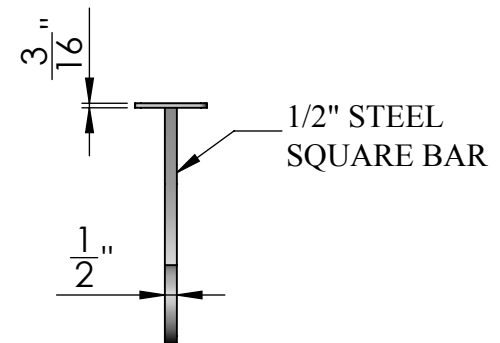

**TOP VIEW**

**FRONT VIEW**

**SIDE VIEW**

Date: 05/2015  
 Scale: NTS  
 CB:  
 Order#:

Content: 30" Bordeaux Ceiling Mount Sign Bracket  
 PN: 343B-30  
 Color/Finish: Textured Black Power Coat  
 Customer Approval: \_\_\_\_\_