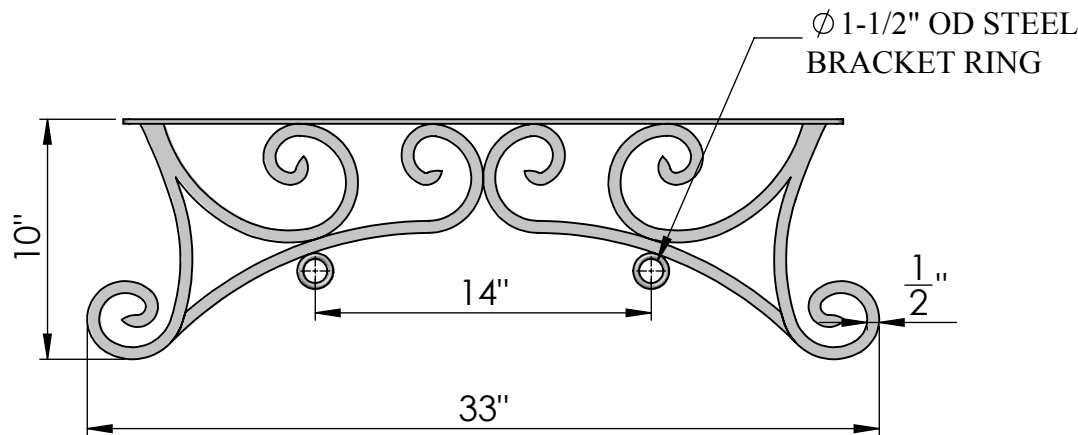

**TOP VIEW**

**FRONT VIEW**

**SIDE VIEW**

Date: 05/2015  
 Scale: NTS  
 CB:  
 Order#:

Content: 30" Bordeaux Ceiling Mount Sign Bracket  
 PN: 343B-30  
 Color/Finish: Textured Black Power Coat  
 Customer Approval: \_\_\_\_\_