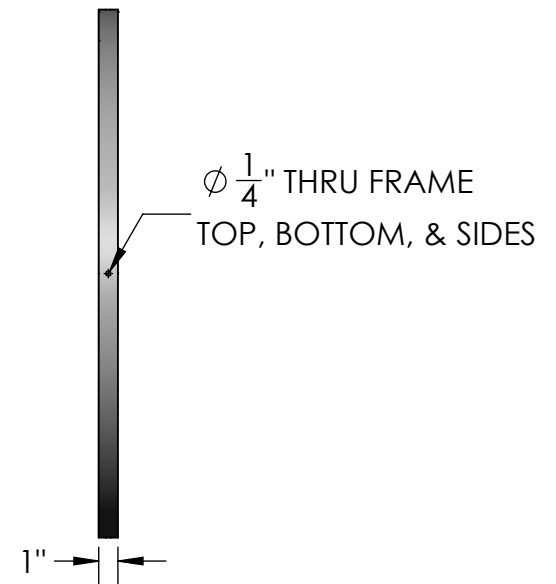

**FRONT VIEW**

**SIDE VIEW**

Date: 10/2015  
 Scale: NTS  
 DB: CF  
 CB:  
 Order#:

Content: Flush Mount Oval Sign Frame - 36" x 24"  
 PN: 1201-FM-FRM-V3624  
 Color/Finish: Textured Black Powder Coat  
 Customer Approval: \_\_\_\_\_