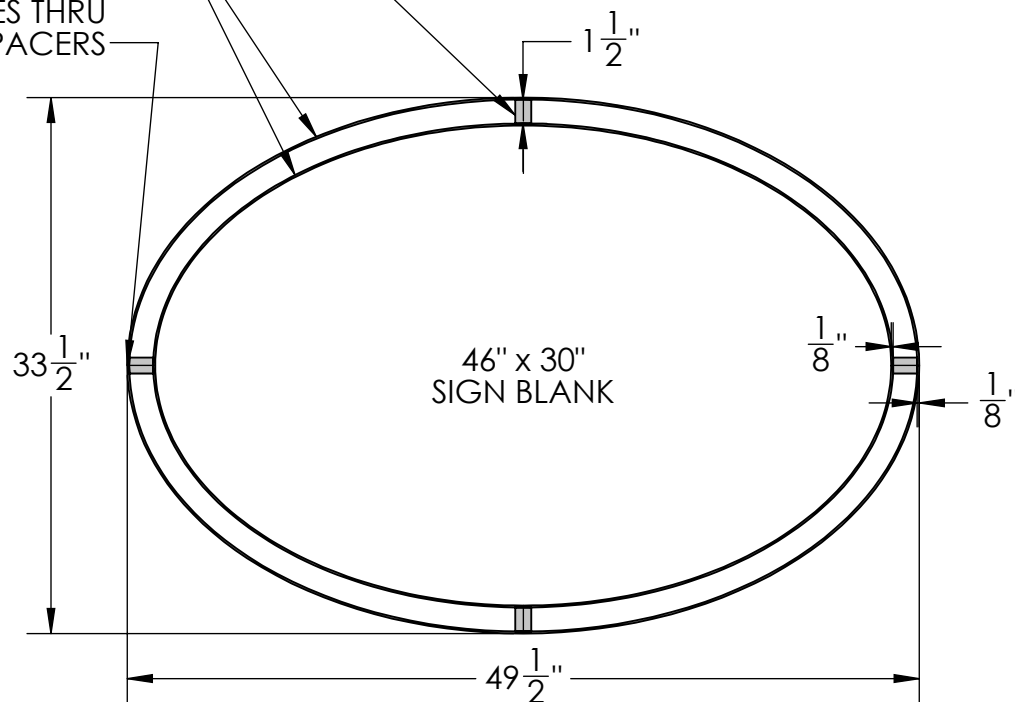

1" x 1" x 1-1/2"
STEEL SQ. TUBE

1" x 1/8" STEEL
FLAT BAR

4x ϕ 1/4" SIGN
MOUNT HOLES THRU
FRAME & SPACERS

FRONT VIEW

SIDE VIEW

Date: 10/2015
Scale: NTS
DB: CF
CB:
Order#:

Content: Flush Mount Oval Sign Frame - 46" x 30"
PN: 1201-FM-FRM-V4630
Color/Finish: Textured Black Powder Coat
Customer Approval: _____