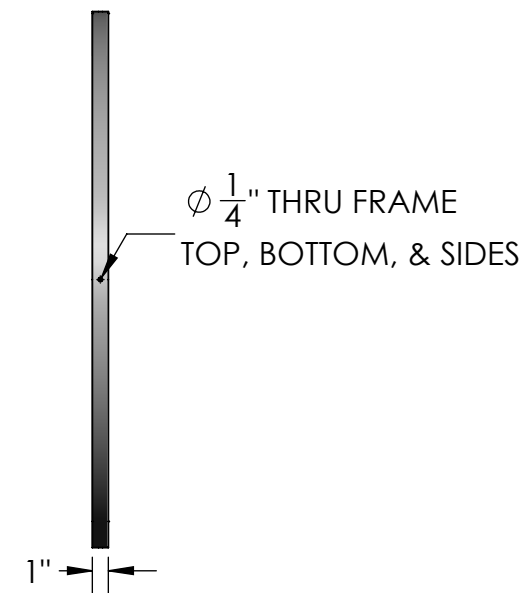

1" x 1" x 1-1/2"
STEEL SQ. TUBE

1" x 1/8" STEEL
FLAT BAR

4x ϕ 1/4" SIGN
MOUNT HOLES THRU
FRAME & SPACERS

FRONT VIEW

SIDE VIEW

Date: 10/2015
Scale: NTS
DB: CF
CB:
Order#:

Content: Flush Mount Oval Sign Frame - 46" x 30"
PN: 1201-FM-FRM-V4630
Color/Finish: Textured Black Powder Coat
Customer Approval: _____