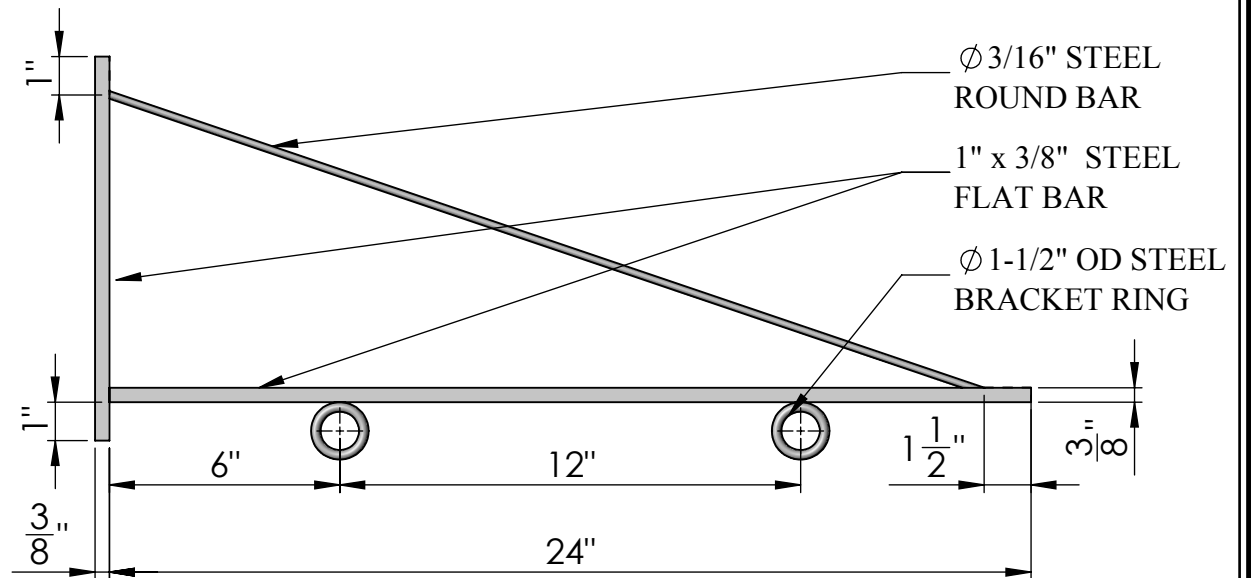

**SIDE VIEW**

**FRONT VIEW**

Date: 06/2015  
 Scale: NTS  
 DB: CF  
 CB:  
 Order#:

Content: 24" Light Duty Triangle Sign Bracket  
 PN: 356B-24  
 Color/Finish: Textured Black Powder Coat  
 Customer Approval: \_\_\_\_\_