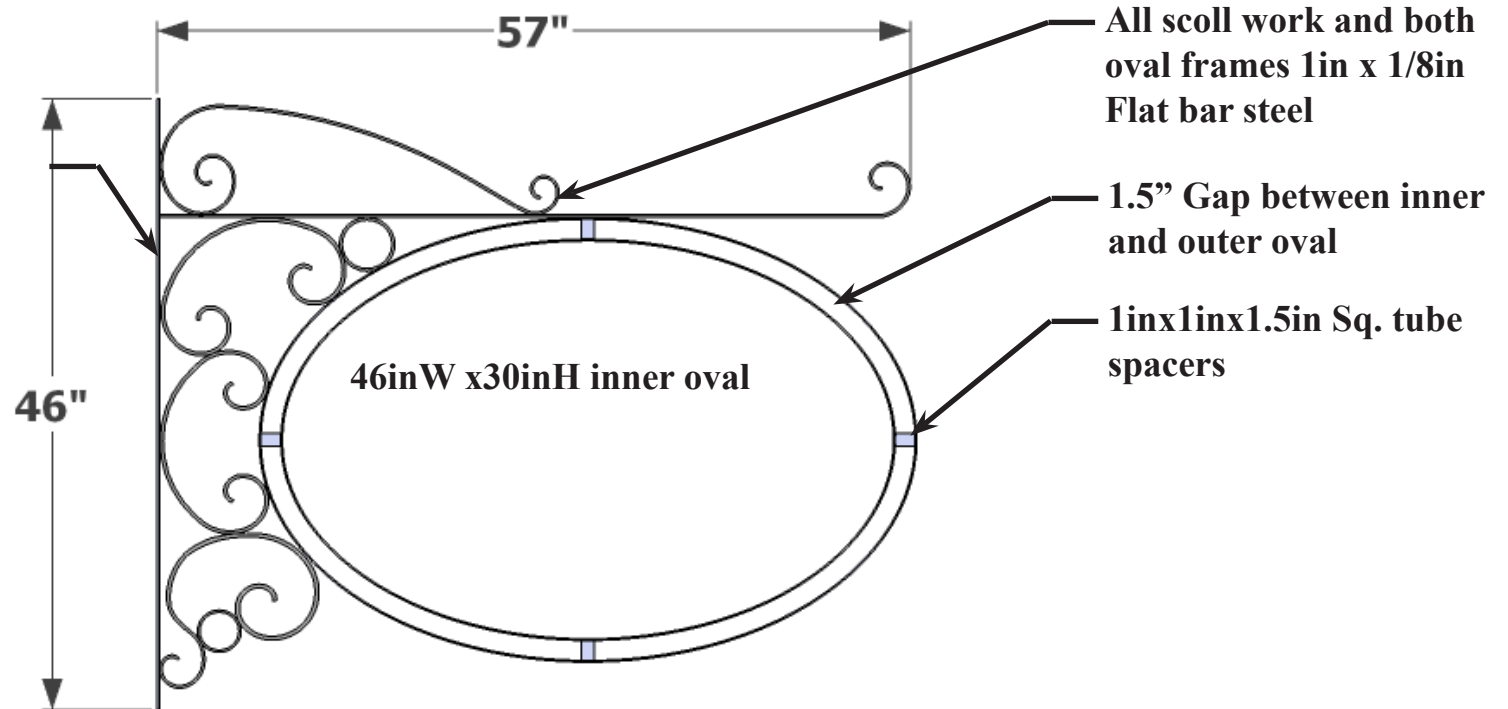

3inWx28inH Back Plate

FRONT ELEVATION

Date: 6-2013
Scale: NTS
DB: JL
CB:
Rep: Steve
Order#:

Content: Wall Mount Oval Frame with Scroll
PN: 1201-WM-V4630
Color/Finish: Black Powder Coat
Customer Approval: _____