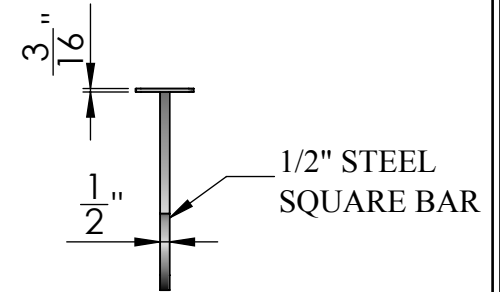

**TOP VIEW**

**FRONT VIEW**

**SIDE VIEW**

Date: 05/2015  
Scale: NTS  
CB:  
Order#:

Content: 50" Versailles Ceiling Mount Sign Bracket  
PN: 341B-50  
Color/Finish: Textured Black Power Coat  
Customer Approval: \_\_\_\_\_