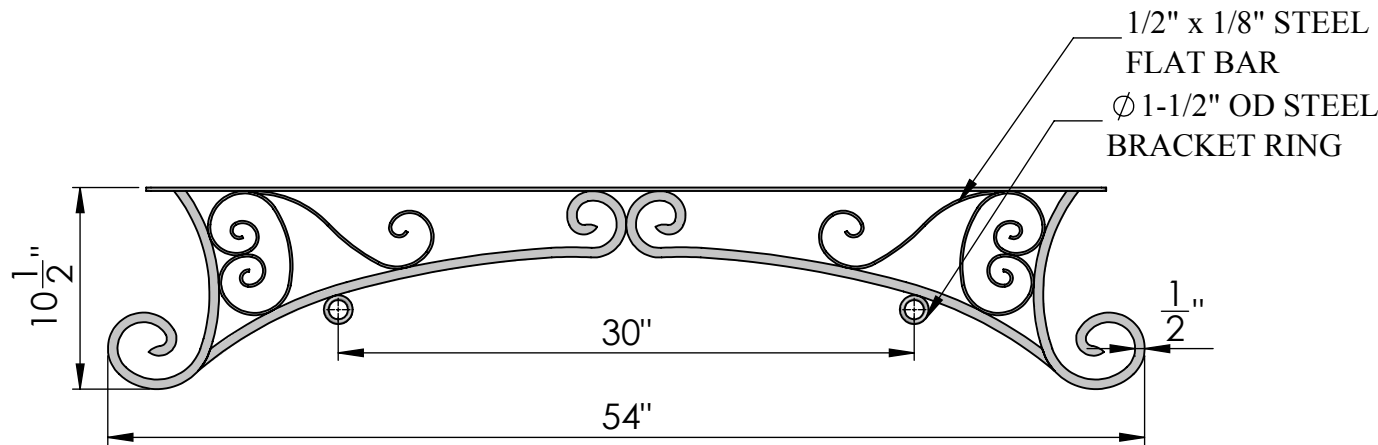

**TOP VIEW**

**FRONT VIEW**

**SIDE VIEW**

Date: 05/2015  
Scale: NTS  
CB:  
Order#:

Content: 50" Versailles Ceiling Mount Sign Bracket  
PN: 341B-50  
Color/Finish: Textured Black Power Coat  
Customer Approval: \_\_\_\_\_