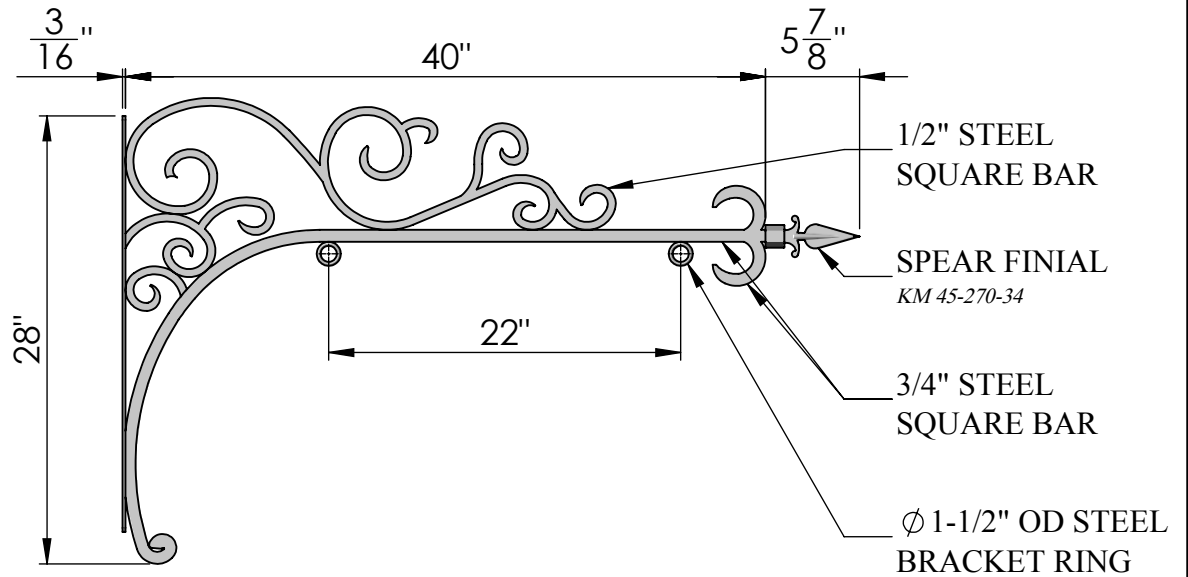

SIDE VIEW

FRONT VIEW

Date: 09/2015
 Scale: NTS
 DB: CF
 CB:
 Order#:

Content: 40" La Costa Scroll Sign Bracket
 PN: 380B-40
 Color/Finish: Textured Black Powder Coat
 Customer Approval: _____

Design by Sign Bracket Store. All visual representations and designs are the intellectual property of Sign Bracket Store and protected under copyright law. Any duplication of this design is in direct violation of the law and will result in legal action.
 © Copyright 2008-2015