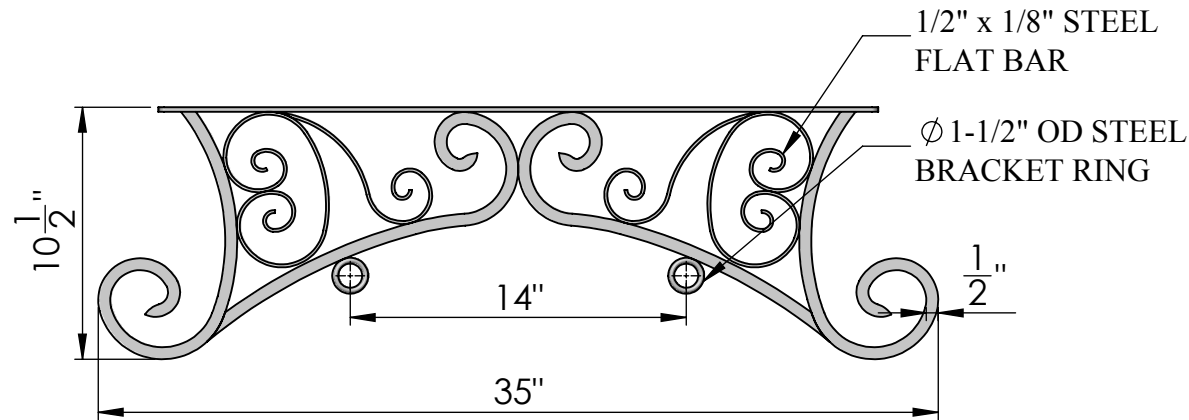

TOP VIEW

FRONT VIEW

SIDE VIEW

Date: 05/2015
 Scale: NTS
 CB:
 Order#:

Content: 30" Versailles Ceiling Mount Sign Bracket
 PN: 341B-30
 Color/Finish: Textured Black Power Coat
 Customer Approval: _____

Design by Sign Bracket Store. All visual representations and designs are the intellectual property of Sign Bracket Store and protected under copyright law. Any duplication of this design is in direct violation of the law and will result in legal action.
 © Copyright 2008-2015