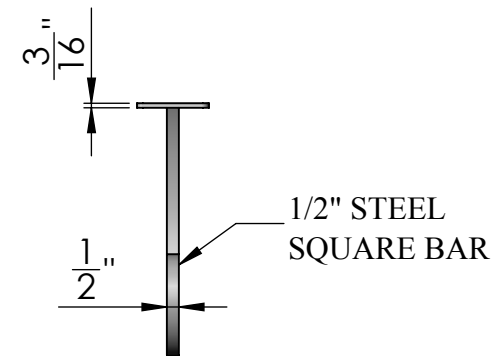

TOP VIEW

FRONT VIEW

SIDE VIEW

Date: 05/2015
 Scale: NTS
 CB:
 Order#:

Content: 30" Versailles Ceiling Mount Sign Bracket
 PN: 341B-30
 Color/Finish: Textured Black Power Coat
 Customer Approval: _____

Design by Sign Bracket Store. All visual representations and designs are the intellectual property of Sign Bracket Store and protected under copyright law. Any duplication of this design is in direct violation of the law and will result in legal action.
 © Copyright 2008-2015