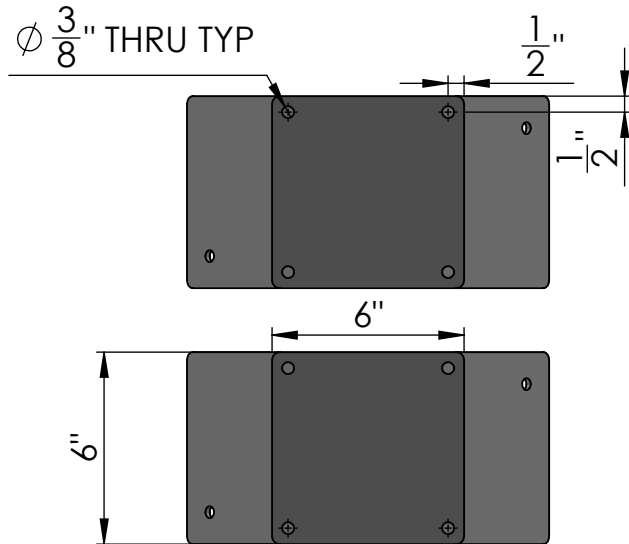

TOP VIEW

FRONT VIEW

SIDE VIEW

Date: 05/2015
 Scale: NTS
 CB:
 Order#:

Content: Corner Mount Banner Bracket Adapter Pair (4"x4")
 PN: 2100B-BB-CM90-4x4
 Color/Finish: Textured Black Powder Coat
 Customer Approval: _____

T: 888-919-7446

F: 760-603-0812

TOP VIEW

FRONT VIEW

SIDE VIEW

Date: 05/2015
 Scale: NTS
 CB:
 Order#:

Content: Corner Mount Banner Bracket Adapter Pair (6"x6")
 PN: 2100B-BB-CM90-6x6
 Color/Finish: Textured Black Powder Coat
 Customer Approval: _____