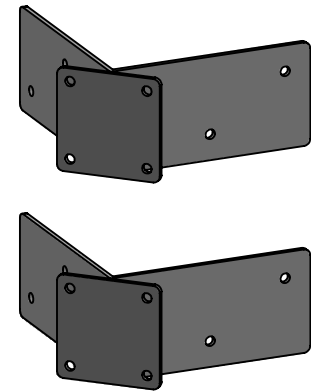

TOP VIEW

FRONT VIEW

SIDE VIEW

Date: 05/2015
 Scale: NTS
 CB:
 Order#:

Content: Corner Mount Banner Bracket Adapter Pair (4"x4")
 PN: 2100B-BB-CM90-4x4
 Color/Finish: Textured Black Powder Coat
 Customer Approval: _____

T: 888-919-7446

F: 760-603-0812

TOP VIEW

FRONT VIEW

SIDE VIEW

Date: 05/2015
 Scale: NTS
 CB:
 Order#:

Content: Corner Mount Banner Bracket Adapter Pair (6"x6")
 PN: 2100B-BB-CM90-6x6
 Color/Finish: Textured Black Powder Coat
 Customer Approval: _____