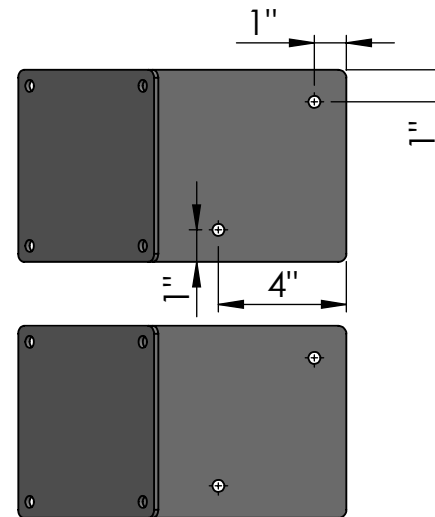

T: 888-919-7446

F: 760-603-0812

TOP VIEW

FRONT VIEW

SIDE VIEW

Date: 05/2015
 Scale: NTS
 CB:
 Order#:

Content: Corner Mount Banner Bracket Adapter Pair (6"x6")
 PN: 2100B-BB-CM90-6x6
 Color/Finish: Textured Black Powder Coat
 Customer Approval: _____