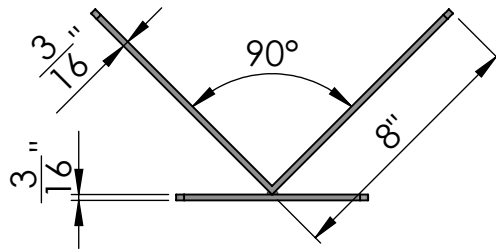

TOP VIEW

FRONT VIEW

SIDE VIEW

Date: 05/2015
Scale: NTS
CB:
Order#:

Content: Corner Mount Banner Bracket Adapter Pair (6"x6")
PN: 2100B-BB-CM90-6x6
Color/Finish: Textured Black Powder Coat
Customer Approval: _____

Design by Sign Bracket Store. All visual representations and designs are the intellectual property of Sign Bracket Store and protected under copyright law. Any duplication of this design is in direct violation of the law and will result in legal action.
© Copyright 2008-2015

T: 888-919-7446

F: 760-603-0812