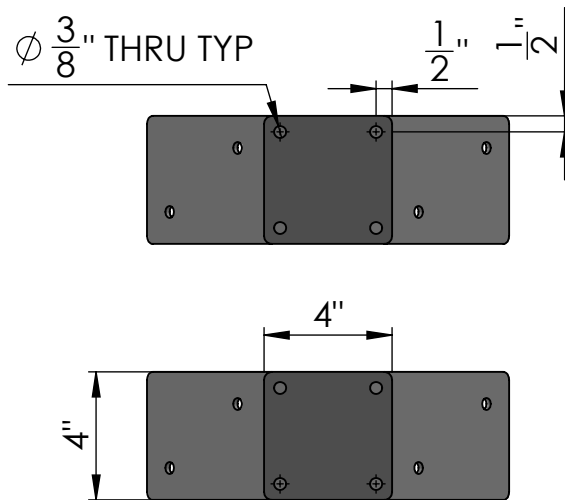

TOP VIEW

FRONT VIEW

SIDE VIEW

Date: 05/2015
 Scale: NTS
 CB:
 Order#:

Content: Corner Mount Banner Bracket Adapter Pair (4"x4")
 PN: 2100B-BB-CM90-4x4
 Color/Finish: Textured Black Powder Coat
 Customer Approval: _____

T: 888-919-7446

F: 760-603-0812

TOP VIEW

FRONT VIEW

SIDE VIEW

Date: 05/2015
 Scale: NTS
 CB:
 Order#:

Content: Corner Mount Banner Bracket Adapter Pair (6"x6")
 PN: 2100B-BB-CM90-6x6
 Color/Finish: Textured Black Powder Coat
 Customer Approval: _____