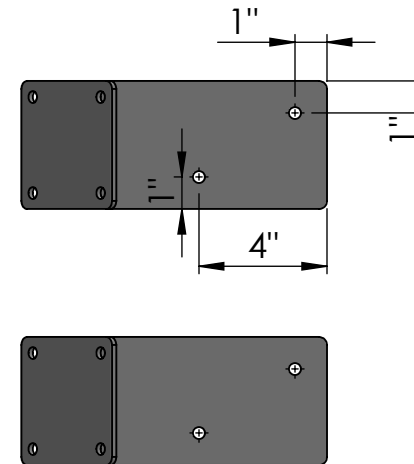

TOP VIEW

FRONT VIEW

SIDE VIEW

Date: 05/2015
 Scale: NTS
 CB:
 Order#:

Content: Corner Mount Banner Bracket Adapter Pair (4"x4")
 PN: 2100B-BB-CM90-4x4
 Color/Finish: Textured Black Powder Coat
 Customer Approval: _____

T: 888-919-7446

F: 760-603-0812

TOP VIEW

FRONT VIEW

SIDE VIEW

Date: 05/2015
 Scale: NTS
 CB:
 Order#:

Content: Corner Mount Banner Bracket Adapter Pair (6"x6")
 PN: 2100B-BB-CM90-6x6
 Color/Finish: Textured Black Powder Coat
 Customer Approval: _____