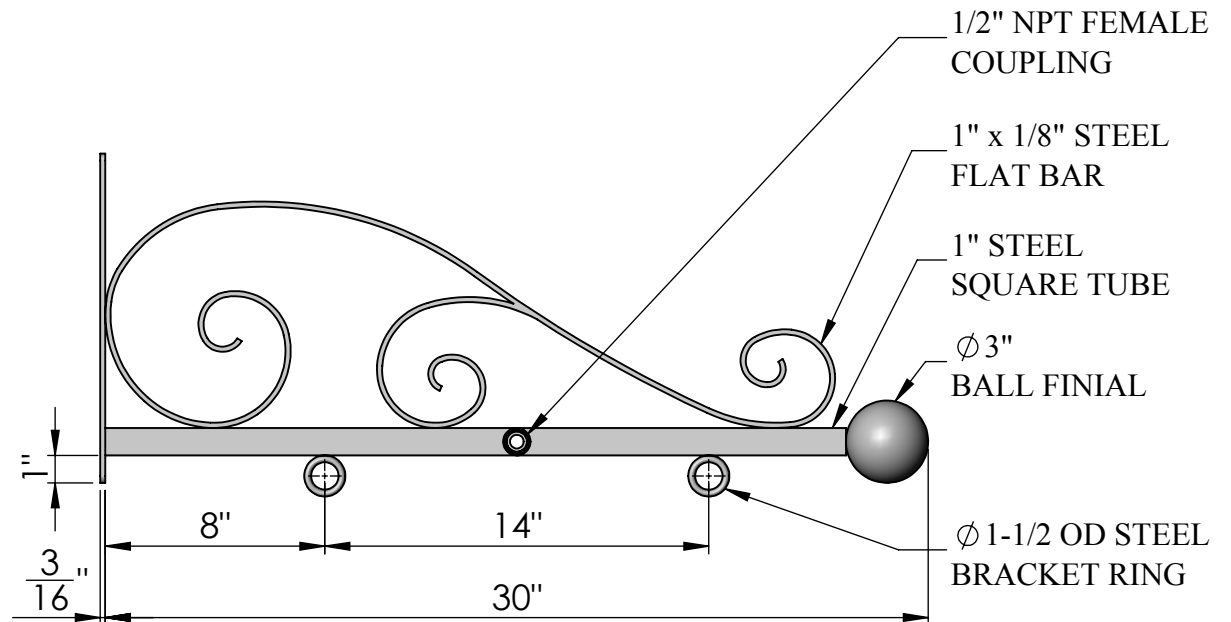

BRACKET WEIGHT: 8-LBS

SIDE VIEW

FRONT VIEW

Date: 05/2015
Scale: NTS
CB:
Order#:

Content: 30" Torino Illuminata Sign Bracket
PN: 370B-WL-30-LKIT
Color/Finish: Textured Black Powder Coat
Customer Approval: _____