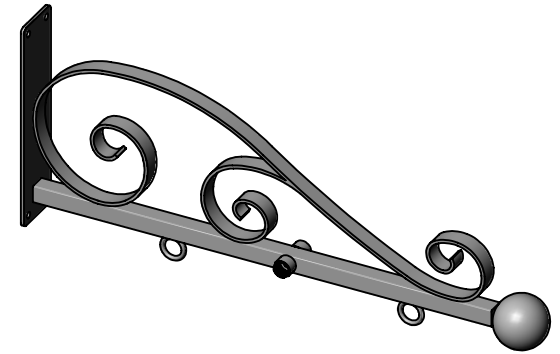

BRACKET WEIGHT: 8-LBS

SIDE VIEW

FRONT VIEW

Date: 05/2015
Scale: NTS
CB:
Order#:

Content: 30" Torino Illuminata Sign Bracket
PN: 370B-WL-30-LKIT
Color/Finish: Textured Black Powder Coat
Customer Approval: _____