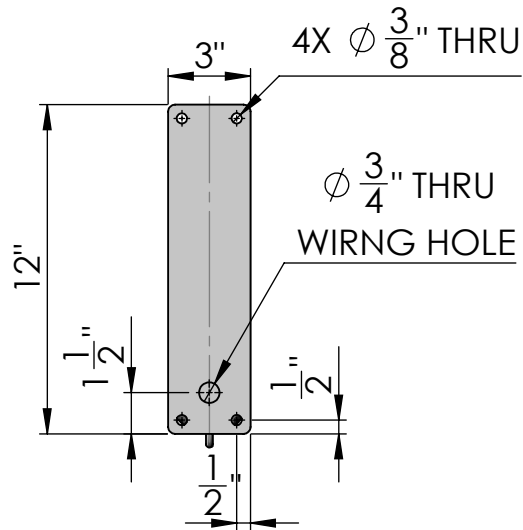

BRACKET WEIGHT: 8-LBS

SIDE VIEW

FRONT VIEW

Date: 05/2015
Scale: NTS
CB:
Order#:

Content: 30" Torino Illuminata Sign Bracket
PN: 370B-WL-30-LKIT
Color/Finish: Textured Black Powder Coat
Customer Approval: _____