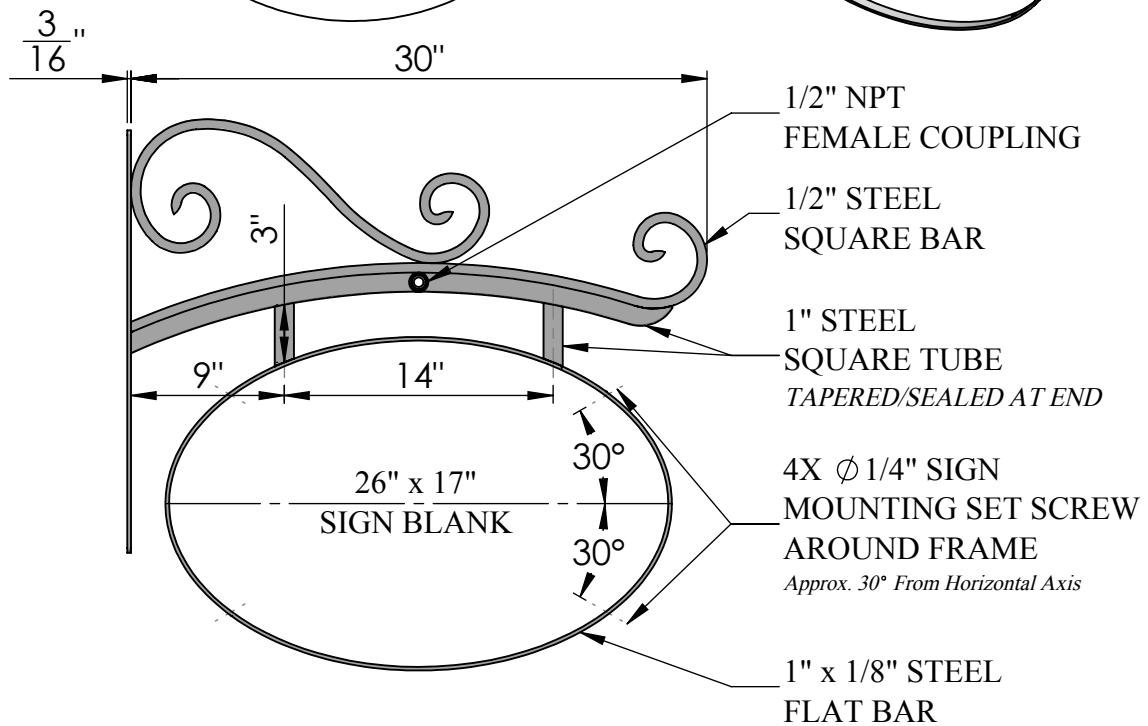

SIDE VIEW

FRONT VIEW

Date: 07/2015
Scale: NTS
DB: CF
CB:
Order#:

Content: 30" Milano Illuminata Fixed Sign Bracket
PN: 371B-WL-30-FRM
Color/Finish: Textured Black Powder Coat
Customer Approval: _____

Design by Sign Bracket Store. All visual representations and designs are the intellectual property of Sign Bracket Store and protected under copyright law. Any duplication of this design is in direct violation of the law and will result in legal action.
© Copyright 2008-2015