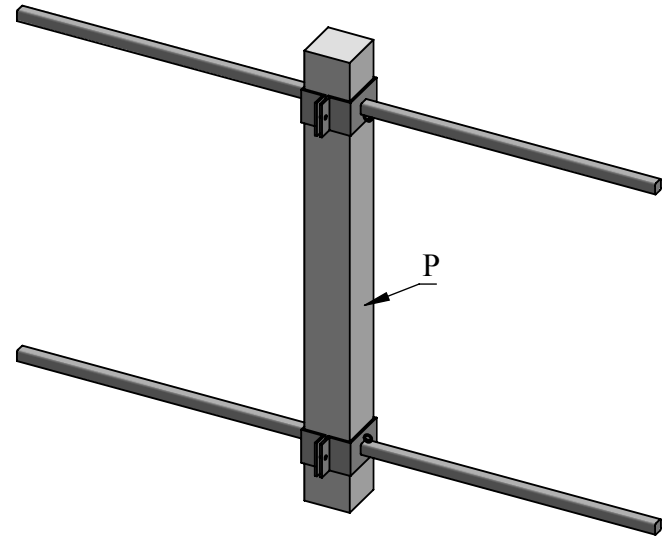

For Use With Round Poles

TOP VIEW

FRONT VIEW

	Standard Sizes*
Arm Length (L)	20", 26", 38"
Pole Dia./Width (P)	3", 4", 6"

**Custom sizes available, call for details.*

Date: 05/2015
 Scale: NTS
 CB:
 Order#:

Content: Two-Way Straight Arm Banner Bracket Set
 PN: 304-2WSET
 Color/Finish: Textured Black Powder Coat
 Customer Approval: _____

Design by Sign Bracket Store. All visual representations and designs are the intellectual property of Sign Bracket Store and protected under copyright law. Any duplication of this design is in direct violation of the law and will result in legal action.
 © Copyright 2008-2015

T: 888-919-7446

F: 760-603-0812

For Use With Square Poles

TOP VIEW

FRONT VIEW

	Standard Sizes*
Arm Length (L)	20", 26", 38"
Pole Dia./Width (P)	3", 4", 6"

**Custom sizes available, call for details.*

Date: 05/2015
 Scale: NTS
 CB:
 Order#: