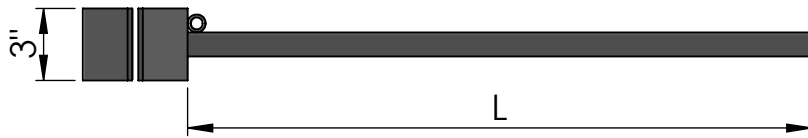

For Use With Round Poles

TOP VIEW

FRONT VIEW

	Standard Sizes*
Arm Length (L)	20", 26", 38"
Pole Dia./Width (P)	3", 4", 6"

**Custom sizes available, call for details.*

Date: 05/2015
 Scale: NTS
 CB:
 Order#:

Content: Two-Way Straight Arm Banner Bracket Set
 PN: 304-2WSET
 Color/Finish: Textured Black Powder Coat
 Customer Approval: _____

Design by Sign Bracket Store. All visual representations and designs are the intellectual property of Sign Bracket Store and protected under copyright law. Any duplication of this design is in direct violation of the law and will result in legal action.
 © Copyright 2008-2015

T: 888-919-7446

F: 760-603-0812

For Use With Square Poles

TOP VIEW

FRONT VIEW

	Standard Sizes*
Arm Length (L)	20", 26", 38"
Pole Dia./Width (P)	3", 4", 6"

**Custom sizes available, call for details.*

Date: 05/2015
 Scale: NTS
 CB:
 Order#: