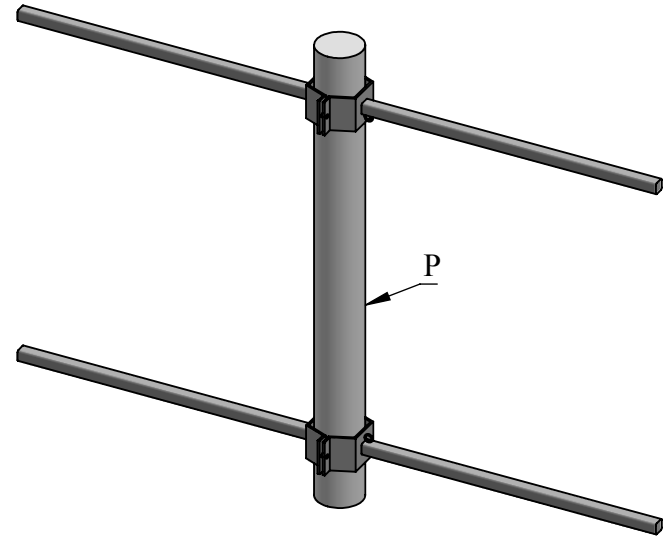

For Use With Round Poles

TOP VIEW

FRONT VIEW

	Standard Sizes*
Arm Length (L)	20", 26", 38"
Pole Dia./Width (P)	3", 4", 6"

**Custom sizes available, call for details.*

Date: 05/2015
 Scale: NTS
 CB:
 Order#:

Content: Two-Way Straight Arm Banner Bracket Set
 PN: 304-2WSET
 Color/Finish: Textured Black Powder Coat
 Customer Approval: _____

Design by Sign Bracket Store. All visual representations and designs are the intellectual property of Sign Bracket Store and protected under copyright law. Any duplication of this design is in direct violation of the law and will result in legal action.
 © Copyright 2008-2015

T: 888-919-7446

F: 760-603-0812

For Use With Square Poles

TOP VIEW

FRONT VIEW

	Standard Sizes*
Arm Length (L)	20", 26", 38"
Pole Dia./Width (P)	3", 4", 6"

**Custom sizes available, call for details.*

Date: 05/2015
 Scale: NTS
 CB:
 Order#: