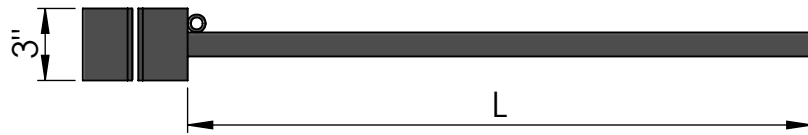

Content: Two-Way Straight Arm Banner Bracket Set
 PN: 304-2WSET
 Color/Finish: Textured Black Powder Coat
 Customer Approval: _____

Design by Sign Bracket Store. All visual representations and designs are the intellectual property of Sign Bracket Store and protected under copyright law. Any duplication of this design is in direct violation of the law and will result in legal action.
 © Copyright 2008-2015

T: 888-919-7446

F: 760-603-0812

For Use With Square Poles

TOP VIEW

FRONT VIEW

	Standard Sizes*
Arm Length (L)	20", 26", 38"
Pole Dia./Width (P)	3", 4", 6"

**Custom sizes available, call for details.*

Date: 05/2015
 Scale: NTS
 CB:
 Order#: