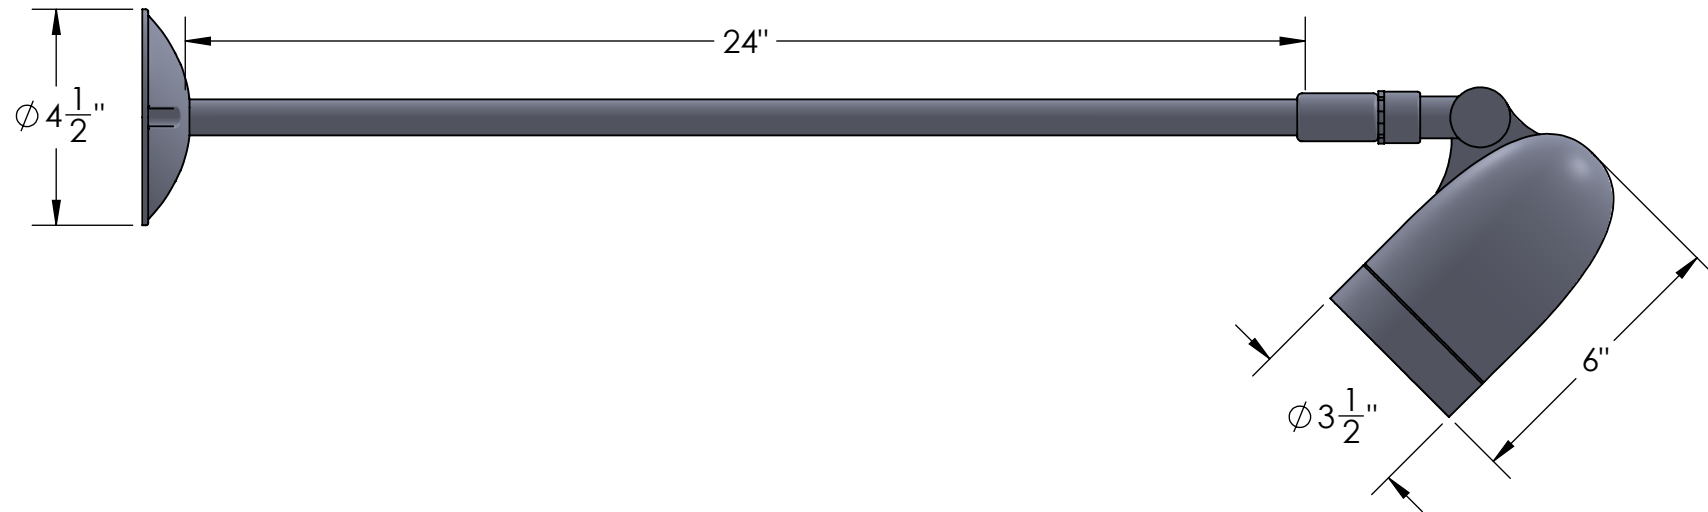

REVISIONS			
REV.	DESCRIPTION	DATE	CB
A	ORIGINAL DRAWING	10/7/2016	ZB

FRONT VIEW

Material:
Aluminum

Scale: 1:4
DB: ZB
Rev: A
Sheet: 1 of 1

Content: Streamline Wall Mount Single PAR20 Light Fixture

PN: D12-PAR20-SNGL-24