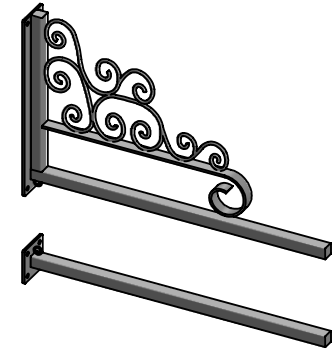

For Flat Wall Mounting

Arm Length (L)	Standard Sizes
	20", 26", 38"

SIDE VIEW

FRONT VIEW

- $\phi \frac{1}{4}$ " STEEL ROUND BAR
- 1" x $\frac{3}{16}$ " STEEL FLAT BAR
- 1" STEEL SQUARE TUBE
- BANNER TIE-DOWN RING

Date: 05/2015
 Scale: NTS
 CB:
 Order#:

Content: One-Way Banner Bracket Set with Scroll
 PN: 304-WM-XX
 Color/Finish: Textured Black Powder Coat
 Customer Approval: _____

Design by Sign Bracket Store. All visual representations and designs are the intellectual property of Sign Bracket Store and protected under copyright law. Any duplication of this design is in direct violation of the law and will result in legal action.
 © Copyright 2008-2015