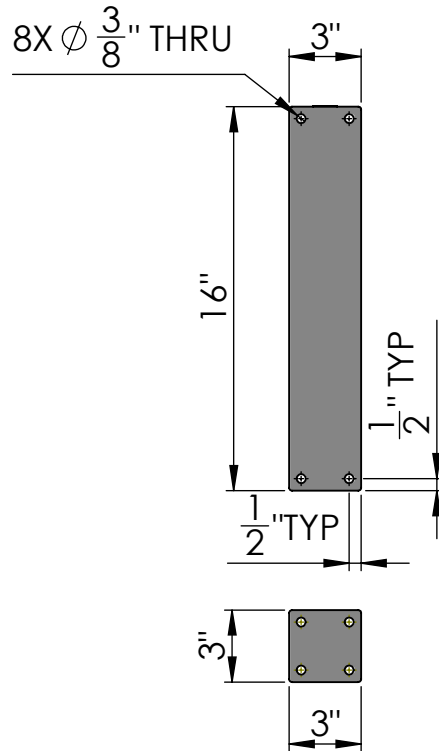

For Flat Wall Mounting

Arm Length (L)	Standard Sizes
	20", 26", 38"

SIDE VIEW

FRONT VIEW

- $\phi \frac{1}{4}$ " STEEL ROUND BAR
- 1" x $\frac{3}{16}$ " STEEL FLAT BAR
- 1" STEEL SQUARE TUBE
- BANNER TIE-DOWN RING

Date: 05/2015
 Scale: NTS
 CB:
 Order#:

Content: One-Way Banner Bracket Set with Scroll
 PN: 304-WM-XX
 Color/Finish: Textured Black Powder Coat
 Customer Approval: _____

Design by Sign Bracket Store. All visual representations and designs are the intellectual property of Sign Bracket Store and protected under copyright law. Any duplication of this design is in direct violation of the law and will result in legal action.
 © Copyright 2008-2015