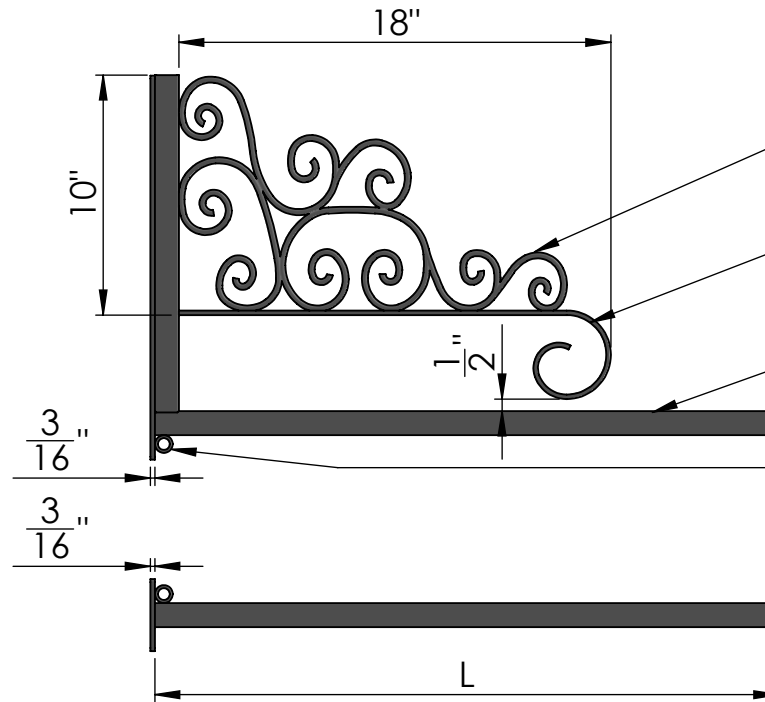

For Flat Wall Mounting

Arm Length (L)	Standard Sizes
	20", 26", 38"

SIDE VIEW

FRONT VIEW

- $\phi \frac{1}{4}$ " STEEL ROUND BAR
- 1" x $\frac{3}{16}$ " STEEL FLAT BAR
- 1" STEEL SQUARE TUBE
- BANNER TIE-DOWN RING

Date: 05/2015
 Scale: NTS
 CB:
 Order#:

Content: One-Way Banner Bracket Set with Scroll
 PN: 304-WM-XX
 Color/Finish: Textured Black Powder Coat
 Customer Approval: _____

Design by Sign Bracket Store. All visual representations and designs are the intellectual property of Sign Bracket Store and protected under copyright law. Any duplication of this design is in direct violation of the law and will result in legal action.
 © Copyright 2008-2015