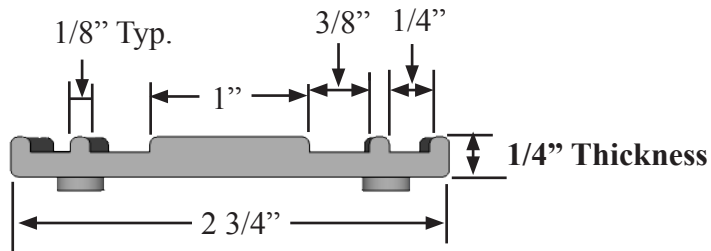

FRONT PERSPECTIVE

BACK PERSPECTIVE

BRACKET SIDE ELEVATION

FRONT ELEVATION

Date: 3-2013
 Scale: NTS
 DB: JL
 CB:
 Rep: Steve
 Order#:

Content: Chain Link Fence Bracket Hardware
 PN: I-CLB
 Color/Finish: Black Powder Coat
 Customer Approval: _____