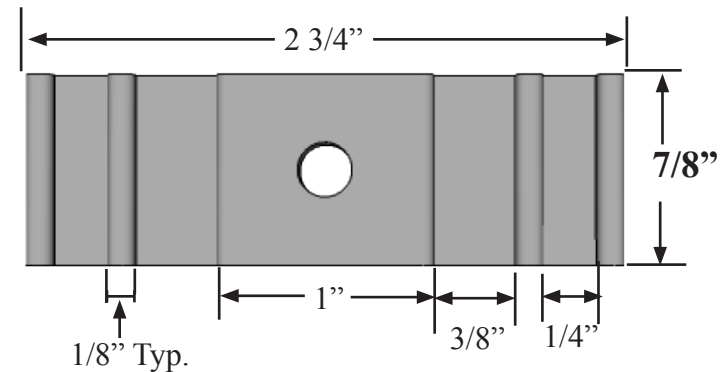

FRONT PERSPECTIVE

BACK PERSPECTIVE

BRACKET SIDE ELEVATION

FRONT ELEVATION

Date: 3-2013
 Scale: NTS
 DB: JL
 CB:
 Rep: Steve
 Order#:

Content: Chain Link Fence Bracket Hardware
 PN: I-CLB
 Color/Finish: Black Powder Coat
 Customer Approval: _____