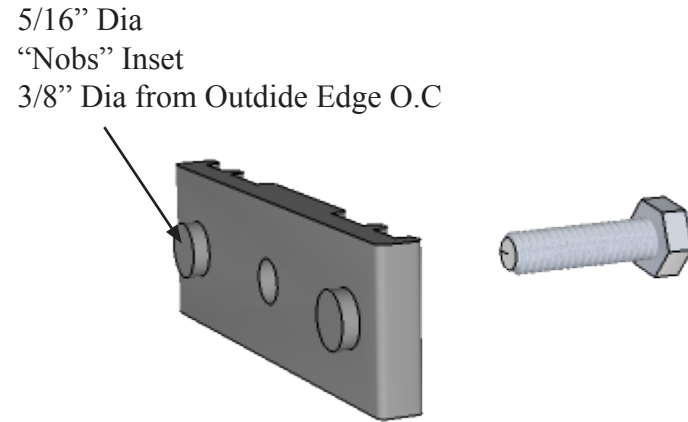

FRONT PERSPECTIVE

BACK PERSPECTIVE

BRACKET SIDE ELEVATION

FRONT ELEVATION

Date: 3-2013
 Scale: NTS
 DB: JL
 CB:
 Rep: Steve
 Order#:

Content: Chain Link Fence Bracket Hardware
 PN: I-CLB
 Color/Finish: Black Powder Coat
 Customer Approval: _____