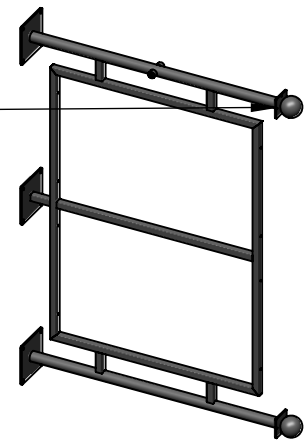

SIDE VIEW

FRONT VIEW

- 1/2" NPT FEMALE COUPLING BOTH SIDES
- $\phi 1/4$ " THRU ALL MOUNTING HOLES LEFT & RIGHT SIDES OF FRAME
- 1" STEEL SQUARE TUBE
- $\phi 1-1/2$ " STEEL ROUND TUBE
- $\phi 3$ " STEEL BALL FINIAL

Material: **Steel**
Scale: 1:14
DB: CF
Rev: A
Order#:

Content: Lighted Bel Largo Double Fixed Sign Bracket - 30"x 20" Signs
PN: 403B-WL-2-3020
Color/Finish: Textured Black Powder Coat
Customer Approval: _____