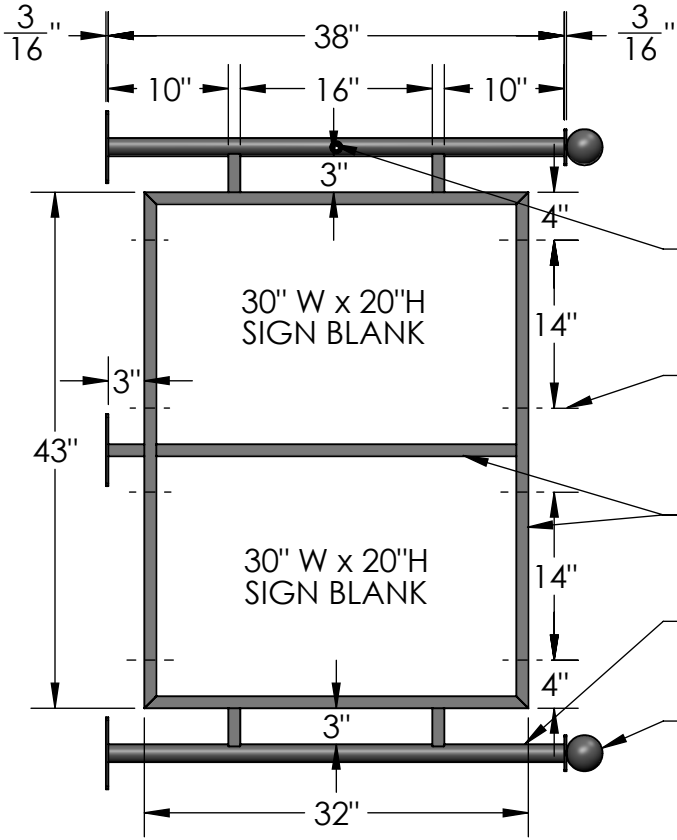

SIDE VIEW

FRONT VIEW

- 1/2" NPT FEMALE COUPLING BOTH SIDES
- $\phi 1/4$ " THRU ALL MOUNTING HOLES LEFT & RIGHT SIDES OF FRAME
- 1" STEEL SQUARE TUBE
- $\phi 1-1/2$ " STEEL ROUND TUBE
- $\phi 3$ " STEEL BALL FINIAL

Material: **Steel**
Scale: 1:14
DB: CF
Rev: A
Order#:

Content: Lighted Bel Largo Double Fixed Sign Bracket - 30"x 20" Signs
PN: 403B-WL-2-3020
Color/Finish: Textured Black Powder Coat
Customer Approval: _____