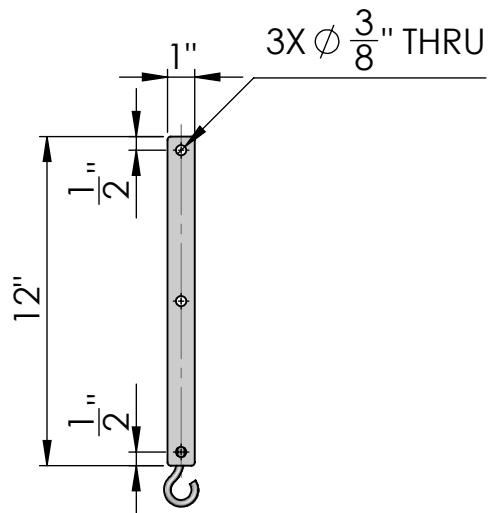

SIDE VIEW

FRONT VIEW

Date: 09/2015
Scale: NTS
DB: CF
CB:
Order#:

Content: 36" Light Duty Lower Offset Sign Bracket
PN: 353B-36
Color/Finish: Textured Black Powder Coat
Customer Approval: _____

Design by Sign Bracket Store. All visual representations and designs are the intellectual property of Sign Bracket Store and protected under copyright law. Any duplication of this design is in direct violation of the law and will result in legal action.
© Copyright 2008-2015

T: 888-919-7446

F: 760-603-0812