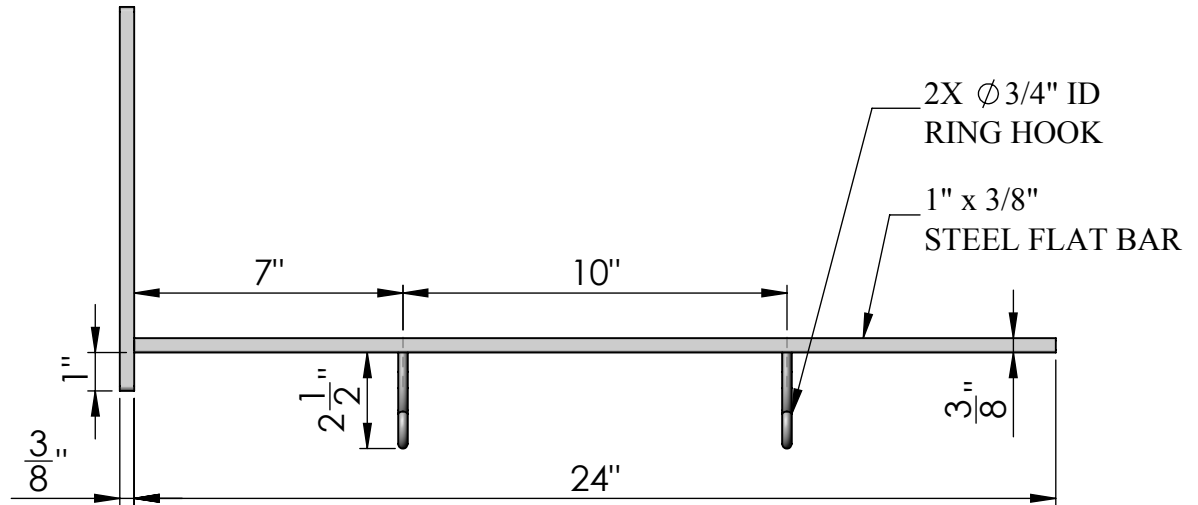

**SIDE VIEW**

**FRONT VIEW**

Date: 09/2015  
 Scale: NTS  
 DB: CF  
 CB:  
 Order#:

Content: 24" Light Duty Lower Offset Sign Bracket  
 PN: 353B-24  
 Color/Finish: Textured Black Powder Coat  
 Customer Approval: \_\_\_\_\_