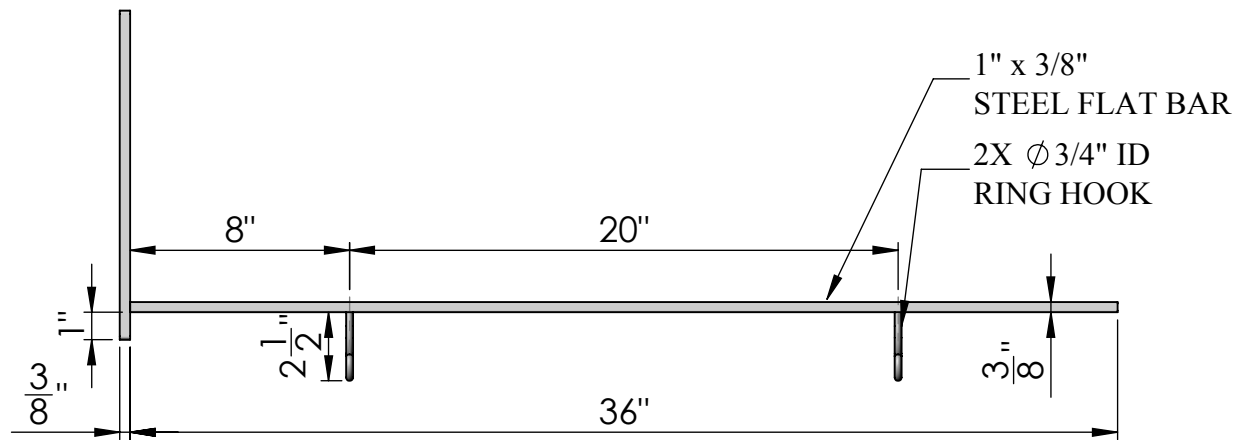

T: 888-919-7446

F: 760-603-0812

**SIDE VIEW**

**FRONT VIEW**

Date: 09/2015  
 Scale: NTS  
 DB: CF  
 CB:  
 Order#:

Content: 36" Light Duty Lower Offset Sign Bracket  
 PN: 353B-36  
 Color/Finish: Textured Black Powder Coat  
 Customer Approval: \_\_\_\_\_