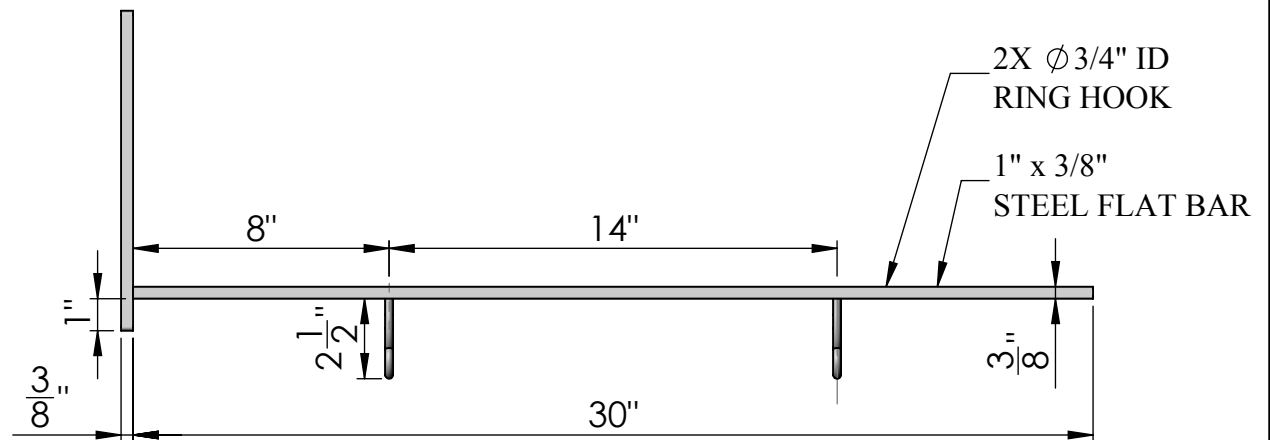

T: 888-919-7446

F: 760-603-0812

**SIDE VIEW**

**FRONT VIEW**

Date: 09/2015  
 Scale: NTS  
 DB: CF  
 CB:  
 Order#:

Content: 30" Light Duty Lower Offset Sign Bracket  
 PN: 353B-30  
 Color/Finish: Textured Black Powder Coat  
 Customer Approval: \_\_\_\_\_