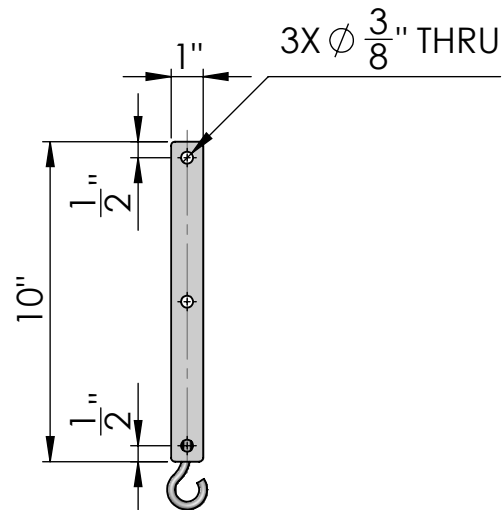

SIDE VIEW

FRONT VIEW

Date: 09/2015
Scale: NTS
DB: CF
CB:
Order#:

Content: 30" Light Duty Lower Offset Sign Bracket
PN: 353B-30
Color/Finish: Textured Black Powder Coat
Customer Approval: _____

Design by Sign Bracket Store. All visual representations and designs are the intellectual property of Sign Bracket Store and protected under copyright law. Any duplication of this design is in direct violation of the law and will result in legal action.
© Copyright 2008-2015

T: 888-919-7446

F: 760-603-0812