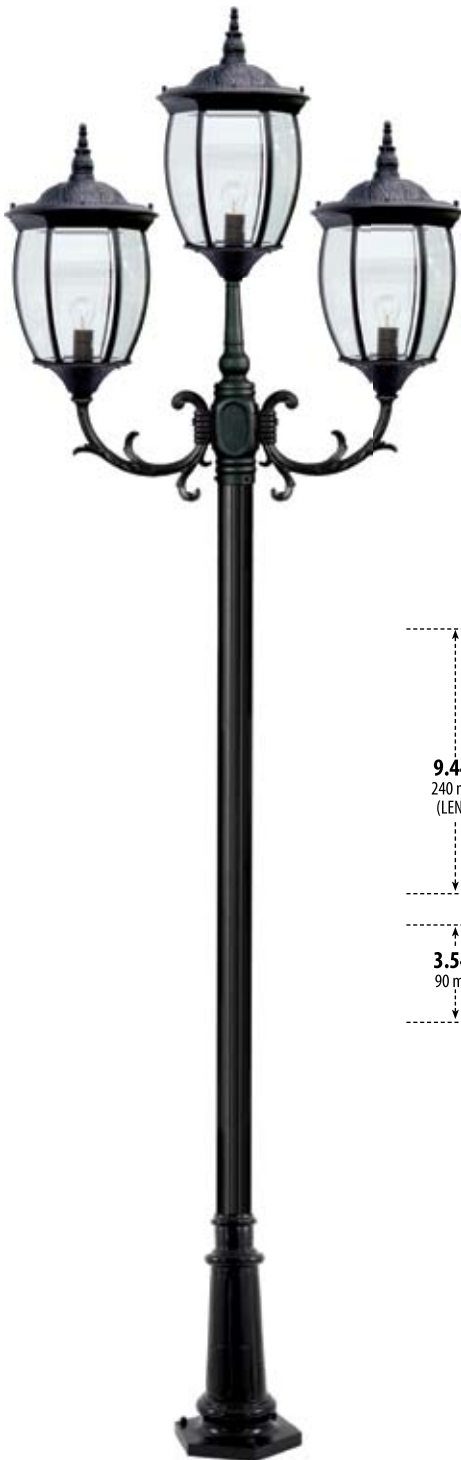

GM3003

POST FIXTURE

- ▶ **Material:** Powder Coated Cast Aluminum
- ▶ **Lens:** Clear, Heat Resistant, Tempered Beveled Glass
- ▶ **Available Finish:** Black, White, Verde Green
- ▶ **ETL Approved**

MODEL NUMBER	LAMP TYPE	ILLUMINANT TYPE	WATTS (W)	VOLTS (V)	LAMP(S) INCLUDED?
GM3003**	A-Type	Incandescent	3 x 60	120	NO
GM3015	S13-GU24	Fluorescent	3 x 13	120	YES
GM3016	S26-GU24	Fluorescent	3 x 26	120	YES

**AVAILABLE IN 11W LED Add -LED11 to Model Number

**AVAILABLE IN 20W LED Add -LED20 to Model Number

DABMAR
LIGHTING

DABMAR LIGHTING INCORPORATED

2140 Eastman Ave . Oxnard, CA 93030 . 805.604.9090 . f: 805.604.9050 . www.dabmar.com