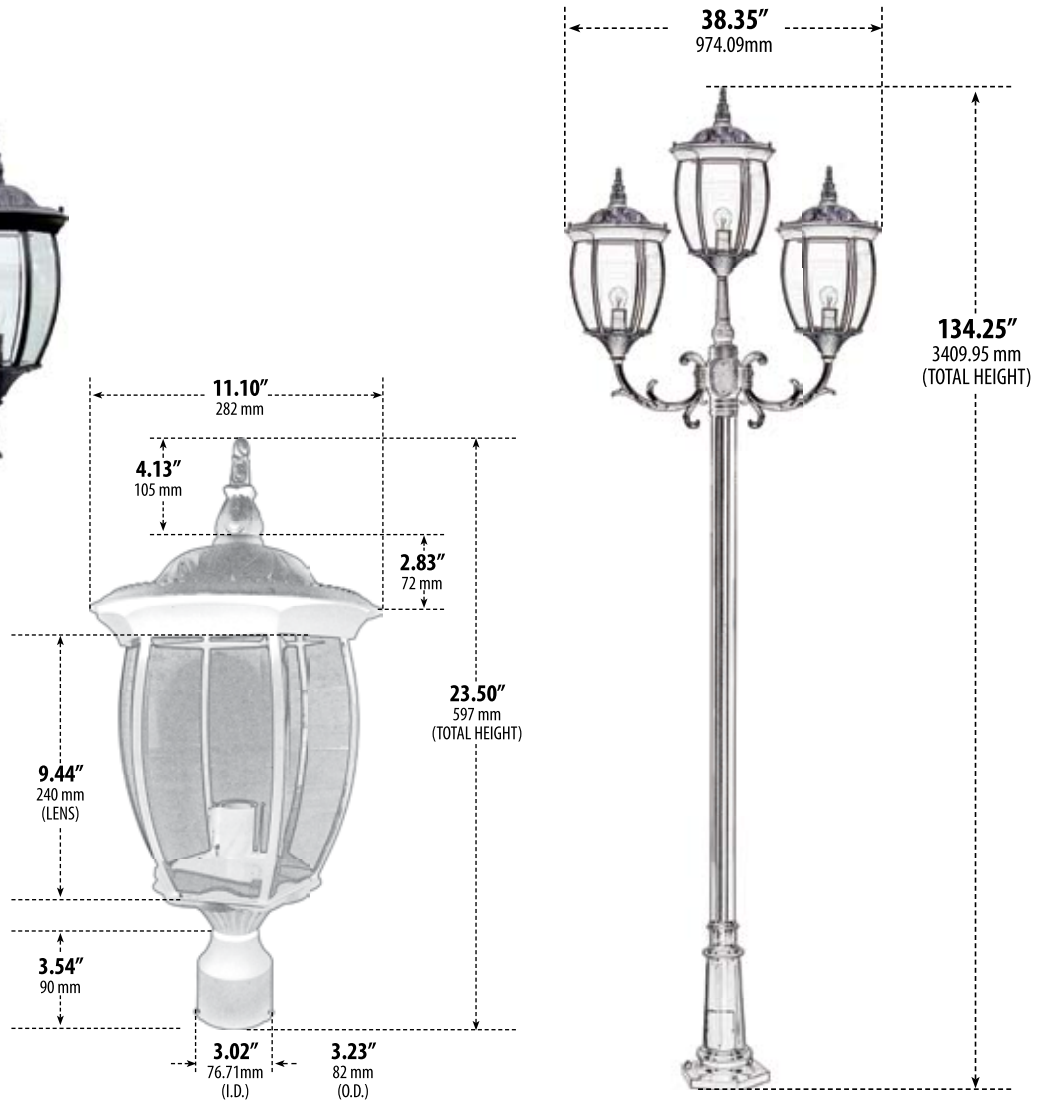

GM3003

POST FIXTURE

- ▶ **Material:** Powder Coated Cast Aluminum
- ▶ **Lens:** Clear, Heat Resistant, Tempered Beveled Glass
- ▶ **Available Finish:** Black, White, Verde Green
- ▶ **ETL Approved**

MODEL NUMBER	LAMP TYPE	ILLUMINANT TYPE	WATTS (W)	VOLTS (V)	LAMP(S) INCLUDED?
GM3003**	A-Type	Incandescent	3 x 60	120	NO
GM3015	S13-GU24	Fluorescent	3 x 13	120	YES
GM3016	S26-GU24	Fluorescent	3 x 26	120	YES

**AVAILABLE IN 11W LED Add -LED11 to Model Number

**AVAILABLE IN 20W LED Add -LED20 to Model Number

DABMAR
LIGHTING

DABMAR LIGHTING INCORPORATED

2140 Eastman Ave . Oxnard, CA 93030 . 805.604.9090 . f: 805.604.9050 . www.dabmar.com