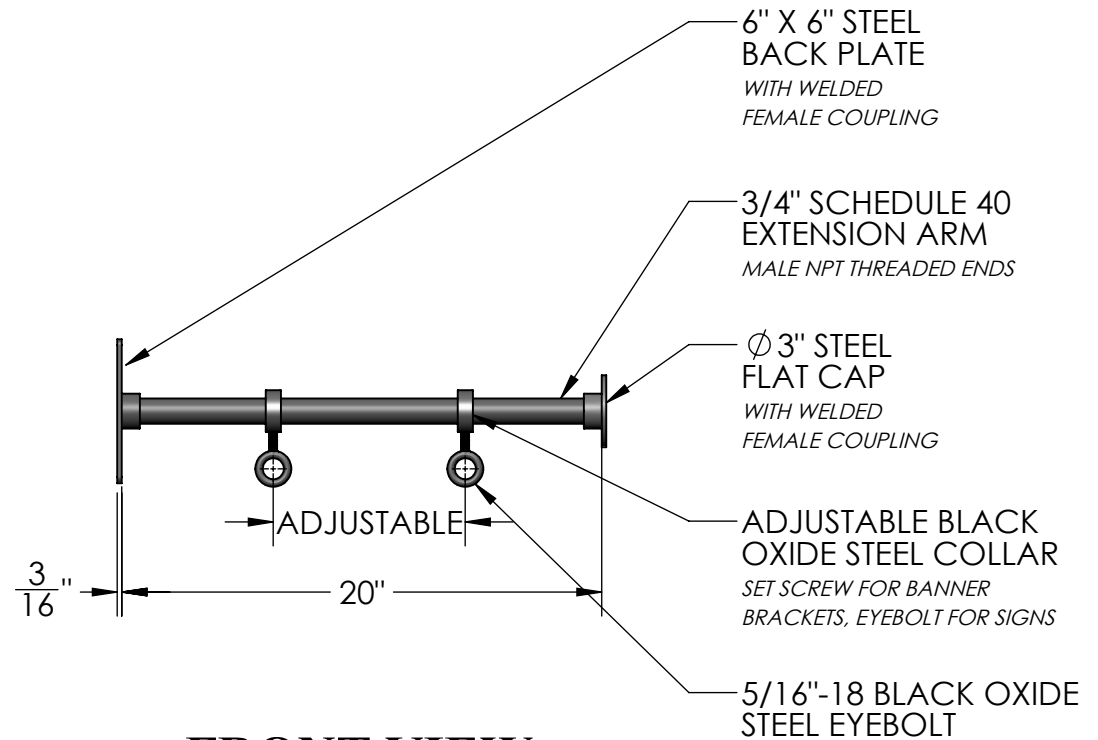

© Copyright 2008-2016

T: 888-919-7446

F: 760-603-0812

SIDE VIEW

FRONT VIEW

Material:
Steel

Scale: 1:8
DB: CF
Rev: A
Order#:

Content: 20" Modular Wall Mount Sign Bracket Kit