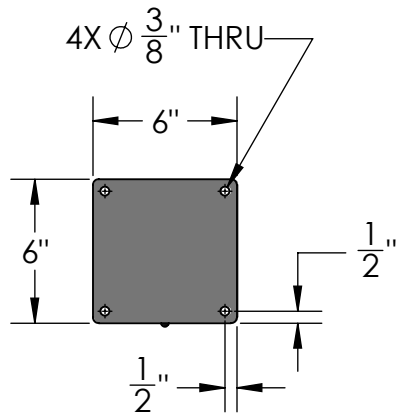

SIDE VIEW

FRONT VIEW

Material:
Steel

Scale: 1:8
DB: CF
Rev: A
Order#:

Content: 20" Modular Wall Mount Sign Bracket Kit
PN: 404B-WM-20-WR-BF
Color/Finish: Textured Black Powder Coat

Customer Approval: _____

© Copyright 2008-2016

T: 888-919-7446

F: 760-603-0812

SIDE VIEW

FRONT VIEW

Material:
Steel

Scale: 1:8
DB: CF
Rev: A
Order#:

Content: 20" Modular Wall Mount Sign Bracket Kit