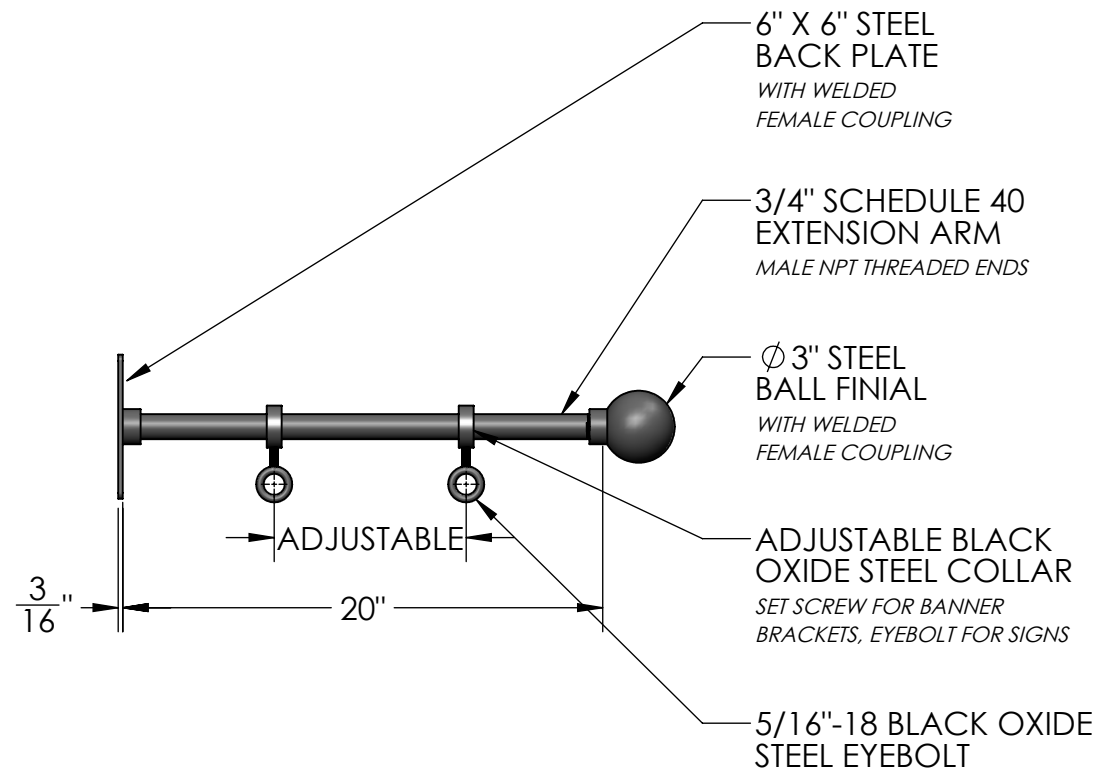

SIDE VIEW

FRONT VIEW

Material:
Steel

Scale: 1:8
DB: CF
Rev: A
Order#:

Content: 20" Modular Wall Mount Sign Bracket Kit
PN: 404B-WM-20-WR-BF
Color/Finish: Textured Black Powder Coat

Customer Approval: _____

© Copyright 2008-2016

T: 888-919-7446

F: 760-603-0812

SIDE VIEW

FRONT VIEW

Material:
Steel

Scale: 1:8
DB: CF
Rev: A
Order#:

Content: 20" Modular Wall Mount Sign Bracket Kit