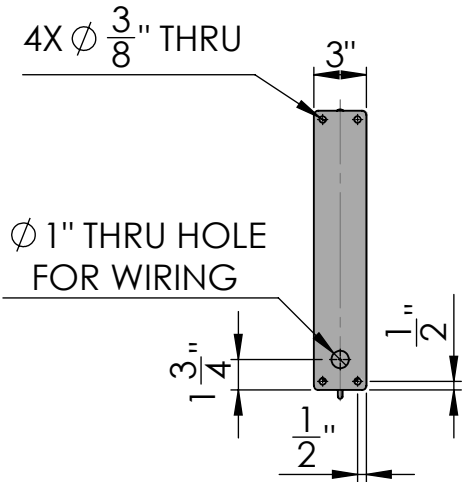

BRACKET WEIGHT: 15.5-LBS

SIDE VIEW

FRONT VIEW

Date: 06/2015
 Scale: NTS
 DB: CF
 CB:
 Order#:

Content: 53" Classic Lighted Sign Bracket
 PN: 377B-WL-BF-53-LKIT
 Color/Finish: Textured Black Powder Coat
 Customer Approval: _____