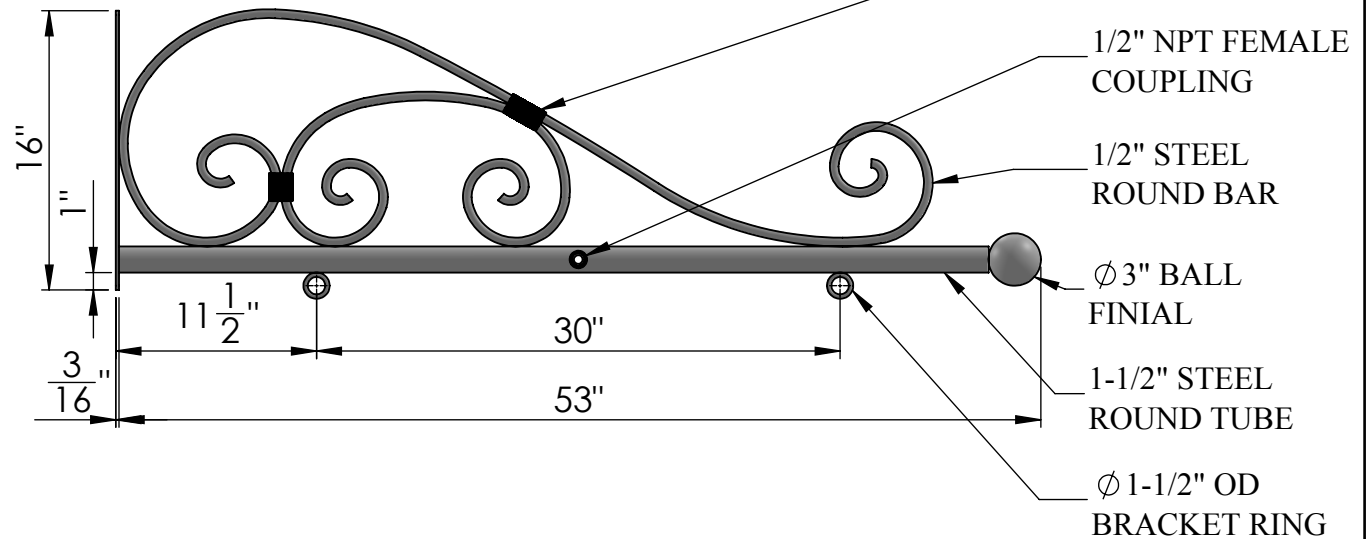

BRACKET WEIGHT: 15.5-LBS

SIDE VIEW

FRONT VIEW

Date: 06/2015
 Scale: NTS
 DB: CF
 CB:
 Order#:

Content: 53" Classic Lighted Sign Bracket
 PN: 377B-WL-BF-53-LKIT
 Color/Finish: Textured Black Powder Coat
 Customer Approval: _____