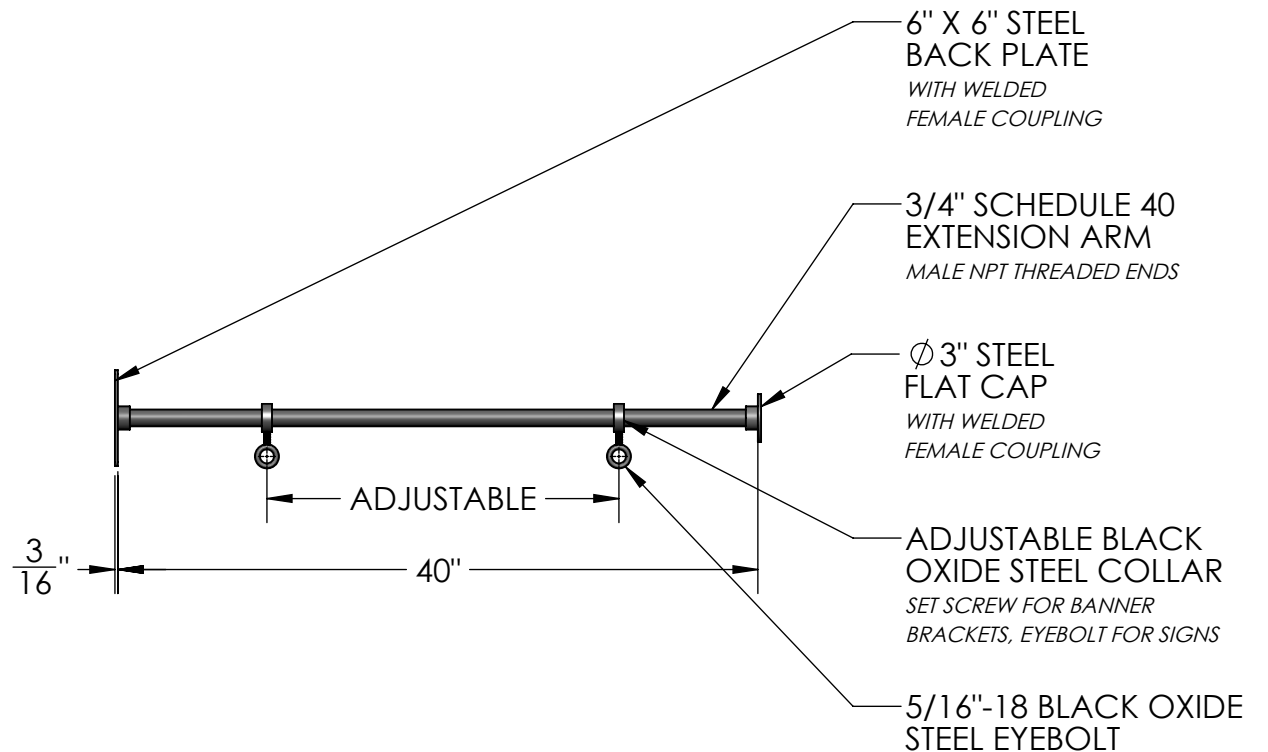

SIDE VIEW

FRONT VIEW

Material: Steel	Content: 40" Modular Wall Mount Sign Bracket Kit PN: 404B-WM-40-WR-BF Color/Finish: Textured Black Powder Coat	Design by Sign Bracket Store. All visual representations and designs are the intellectual property of Sign Bracket Store and protected under copyright law. Any duplication of this design is in direct violation of the law and will result in legal action. © Copyright 2008-2016	
Scale: 1:12 DB: CF Rev: A Order#:	Customer Approval: _____		

SIDE VIEW

FRONT VIEW

Material: Steel	Content: 40" Modular Wall Mount Sign Bracket Kit PN: 404B-WM-40-WR-FC	Design by Sign Bracket Store. All visual representations and designs are the intellectual property of Sign Bracket Store and protected under copyright law. Any duplication of this design is in direct violation of the law and will result in legal action. © Copyright 2008-2016	 By Hooks & Lattice  SignBracketStore.com T: 888-919-7446 F: 760-603-0812
Scale: 1:12 DB: CF Rev: A	Color/Finish: Textured Black Powder Coat		
Order#:	Customer Approval: _____		