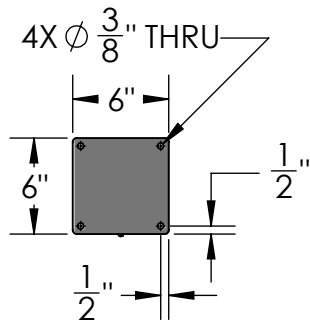

SIDE VIEW

FRONT VIEW

Material: Steel	Content: 40" Modular Wall Mount Sign Bracket Kit PN: 404B-WM-40-WR-BF Color/Finish: Textured Black Powder Coat	Design by Sign Bracket Store. All visual representations and designs are the intellectual property of Sign Bracket Store and protected under copyright law. Any duplication of this design is in direct violation of the law and will result in legal action. © Copyright 2008-2016	
Scale: 1:12 DB: CF Rev: A Order#:	Customer Approval: _____		

SIDE VIEW

FRONT VIEW

Material: Steel	Content: 40" Modular Wall Mount Sign Bracket Kit PN: 404B-WM-40-WR-FC	Design by Sign Bracket Store. All visual representations and designs are the intellectual property of Sign Bracket Store and protected under copyright law. Any duplication of this design is in direct violation of the law and will result in legal action. © Copyright 2008-2016	 By Hooks & Lattice  SignBracketStore.com T: 888-919-7446 F: 760-603-0812
Scale: 1:12 DB: CF Rev: A	Color/Finish: Textured Black Powder Coat		
Order#:	Customer Approval: _____		