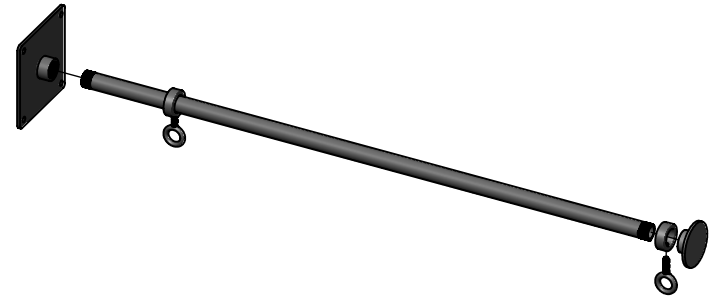

SIDE VIEW

FRONT VIEW

Material: Steel	Content: 40" Modular Wall Mount Sign Bracket Kit PN: 404B-WM-40-WR-BF Color/Finish: Textured Black Powder Coat	Design by Sign Bracket Store. All visual representations and designs are the intellectual property of Sign Bracket Store and protected under copyright law. Any duplication of this design is in direct violation of the law and will result in legal action. © Copyright 2008-2016	
Scale: 1:12 DB: CF Rev: A Order#:	Customer Approval: _____		

SIDE VIEW

FRONT VIEW

Material: Steel	Content: 40" Modular Wall Mount Sign Bracket Kit PN: 404B-WM-40-WR-FC	Design by Sign Bracket Store. All visual representations and designs are the intellectual property of Sign Bracket Store and protected under copyright law. Any duplication of this design is in direct violation of the law and will result in legal action. © Copyright 2008-2016	 By Hooks & Lattice  SignBracketStore.com T: 888-919-7446 F: 760-603-0812
Scale: 1:12 DB: CF Rev: A	Color/Finish: Textured Black Powder Coat		
Order#:	Customer Approval: _____		