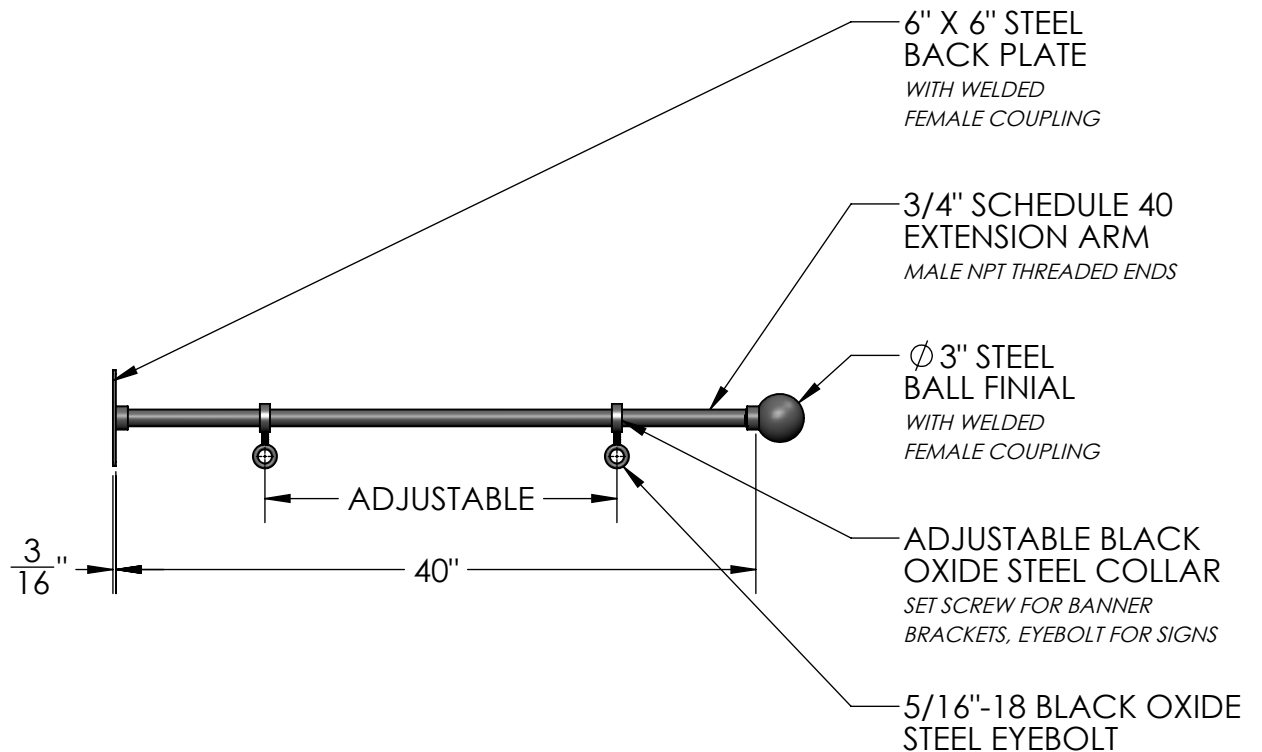

SIDE VIEW

FRONT VIEW

Material: Steel	Content: 40" Modular Wall Mount Sign Bracket Kit PN: 404B-WM-40-WR-BF Color/Finish: Textured Black Powder Coat	Design by Sign Bracket Store. All visual representations and designs are the intellectual property of Sign Bracket Store and protected under copyright law. Any duplication of this design is in direct violation of the law and will result in legal action. © Copyright 2008-2016	
Scale: 1:12 DB: CF Rev: A Order#:	Customer Approval: _____		

SIDE VIEW

FRONT VIEW

Material: Steel	Content: 40" Modular Wall Mount Sign Bracket Kit PN: 404B-WM-40-WR-FC	Design by Sign Bracket Store. All visual representations and designs are the intellectual property of Sign Bracket Store and protected under copyright law. Any duplication of this design is in direct violation of the law and will result in legal action. © Copyright 2008-2016	 By Hooks & Lattice  SignBracketStore.com T: 888-919-7446 F: 760-603-0812
Scale: 1:12 DB: CF Rev: A	Color/Finish: Textured Black Powder Coat		
Order#:	Customer Approval: _____		