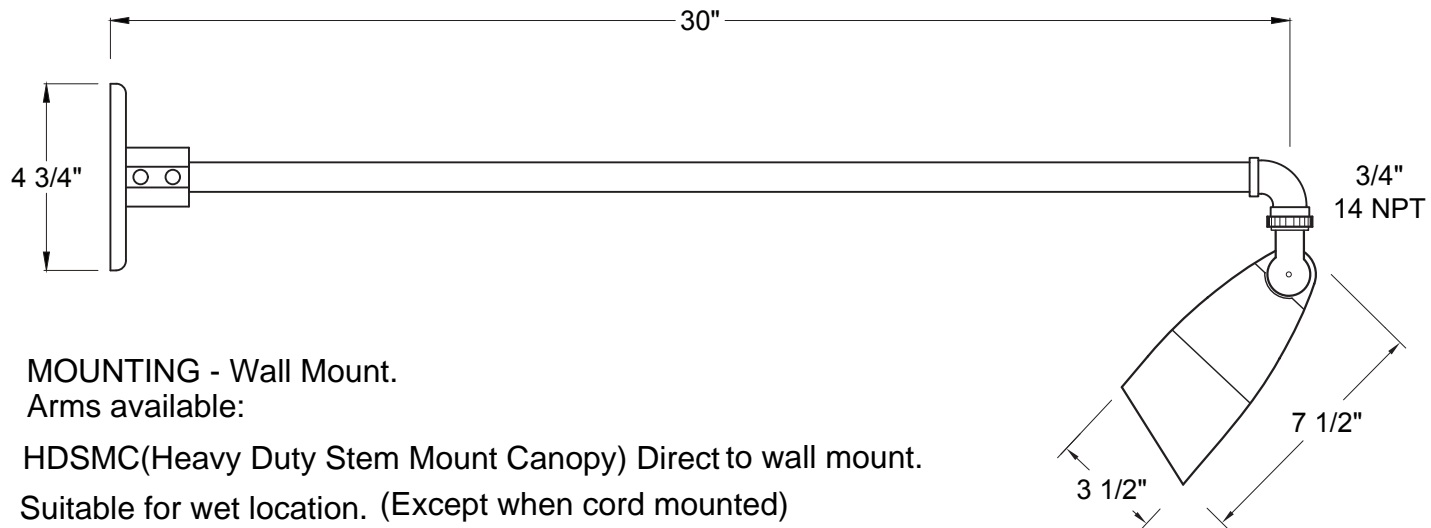

MOUNTING - Wall Mount.  
Arms available:

HDSMC(Heavy Duty Stem Mount Canopy) Direct to wall mount.  
Suitable for wet location. (Except when cord mounted)

SOCKETS/LAMPS - Available in:  
Incandescent  
- rated 75 watt max/120 volt, medium base.

FRONT VIEW

Date: 07/2015  
Scale: NTS  
DB: CF  
CB:  
Rep:  
Order#:

Content: PAR20 120V Straight Arm Sleek and Modern Directional Bullet Sign Lighter  
PN: SL8-PAR20BLTC-301-C91  
Color/Finish: C91 - Black  
Customer Approval: \_\_\_\_\_