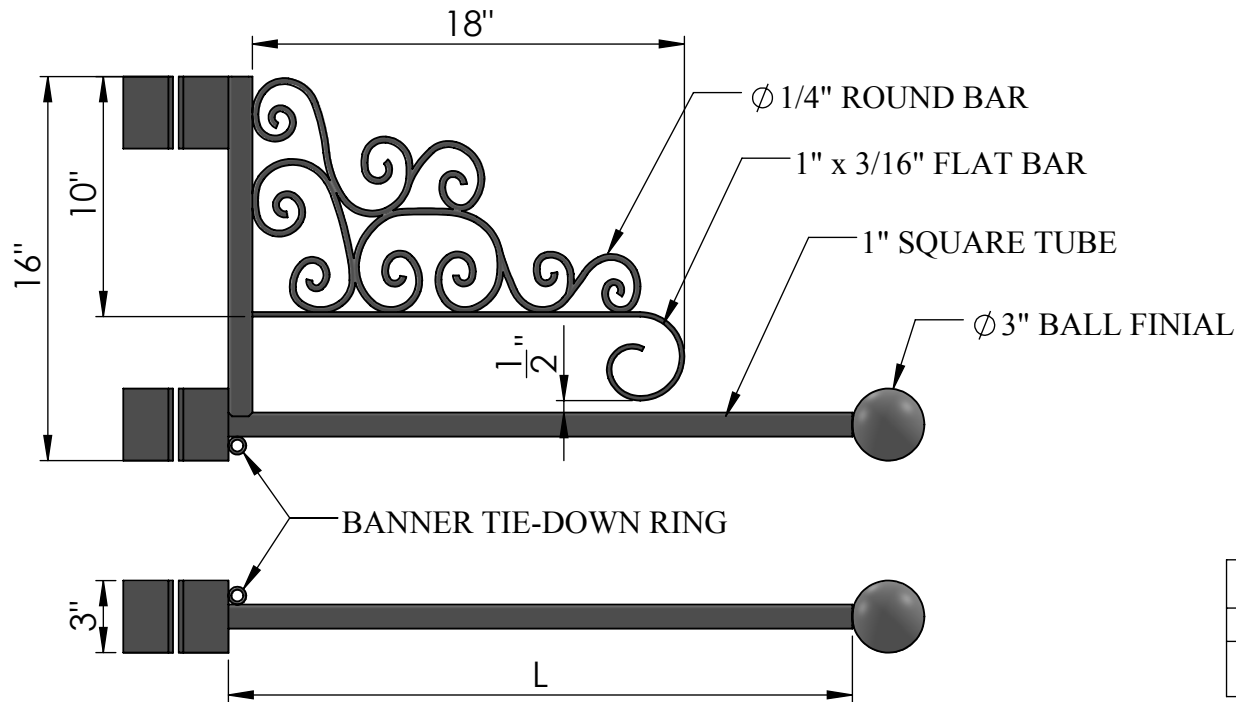

# For Use With Round Poles

**FRONT VIEW**

	Standard Sizes*
Arm Length (L)	20", 26", 38"
Pole Dia./Width (P)	3", 4", 6"

\*Custom sizes available, call for details.

Date: 05/2015  
 Scale: NTS  
 CB:  
 Order#:

Content: One-Way Banner Bracket Set with Scroll  
 PN: 304-1WSET  
 Color/Finish: Textured Black Powder Coat  
 Customer Approval: \_\_\_\_\_

Design by Sign Bracket Store. All visual representations and designs are the intellectual property of Sign Bracket Store and protected under copyright law. Any duplication of this design is in direct violation of the law and will result in legal action.  
 © Copyright 2008-2015

# For Use With Square Poles

**FRONT VIEW**

	Standard Sizes*
Arm Length (L)	20", 26", 38"
Pole Dia./Width (P)	3", 4", 6"

\*Custom sizes available, call for details.

Date: 05/2015  
 Scale: NTS  
 CB:  
 Order#: