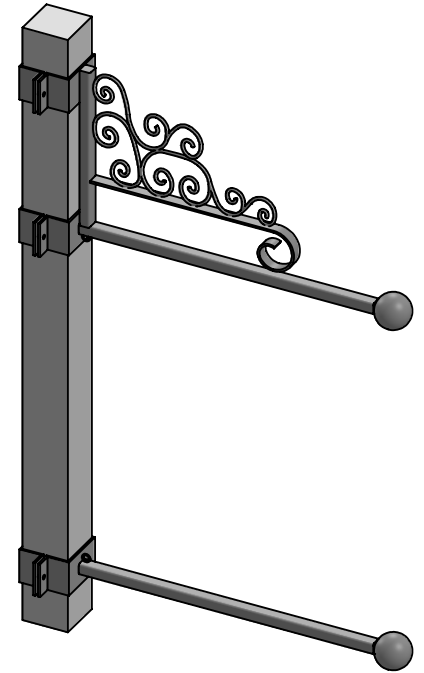

# For Use With Round Poles

**FRONT VIEW**

	Standard Sizes*
Arm Length (L)	20", 26", 38"
Pole Dia./Width (P)	3", 4", 6"

\*Custom sizes available, call for details.

Date: 05/2015  
 Scale: NTS  
 CB:  
 Order#:

Content: One-Way Banner Bracket Set with Scroll  
 PN: 304-1WSET  
 Color/Finish: Textured Black Powder Coat  
 Customer Approval: \_\_\_\_\_

Design by Sign Bracket Store. All visual representations and designs are the intellectual property of Sign Bracket Store and protected under copyright law. Any duplication of this design is in direct violation of the law and will result in legal action.  
 © Copyright 2008-2015

# For Use With Square Poles

**FRONT VIEW**

	Standard Sizes*
Arm Length (L)	20", 26", 38"
Pole Dia./Width (P)	3", 4", 6"

\*Custom sizes available, call for details.

Date: 05/2015  
 Scale: NTS  
 CB:  
 Order#: