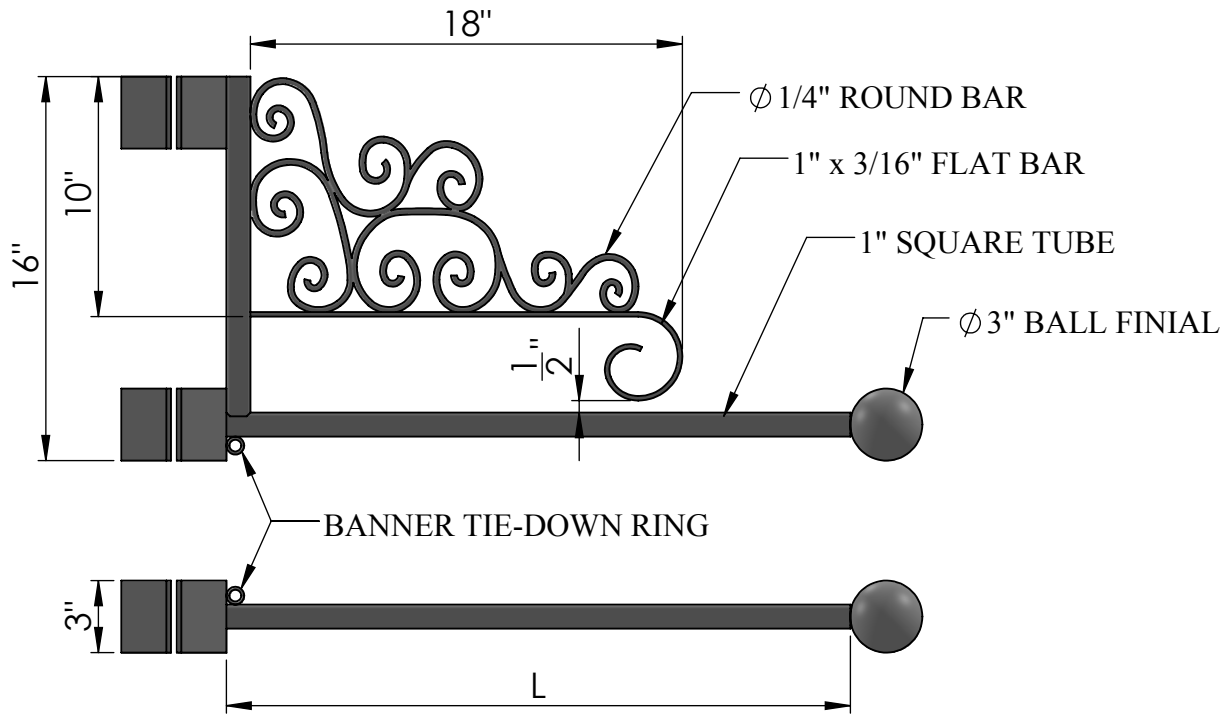

# For Use With Round Poles

**FRONT VIEW**

	Standard Sizes*
Arm Length (L)	20", 26", 38"
Pole Dia./Width (P)	3", 4", 6"

\*Custom sizes available, call for details.

Date: 05/2015  
 Scale: NTS  
 CB:  
 Order#:

Content: One-Way Banner Bracket Set with Scroll  
 PN: 304-1WSET  
 Color/Finish: Textured Black Powder Coat  
 Customer Approval: \_\_\_\_\_

Design by Sign Bracket Store. All visual representations and designs are the intellectual property of Sign Bracket Store and protected under copyright law. Any duplication of this design is in direct violation of the law and will result in legal action.  
 © Copyright 2008-2015

# For Use With Square Poles

**FRONT VIEW**

	Standard Sizes*
Arm Length (L)	20", 26", 38"
Pole Dia./Width (P)	3", 4", 6"

\*Custom sizes available, call for details.

Date: 05/2015  
 Scale: NTS  
 CB:  
 Order#: