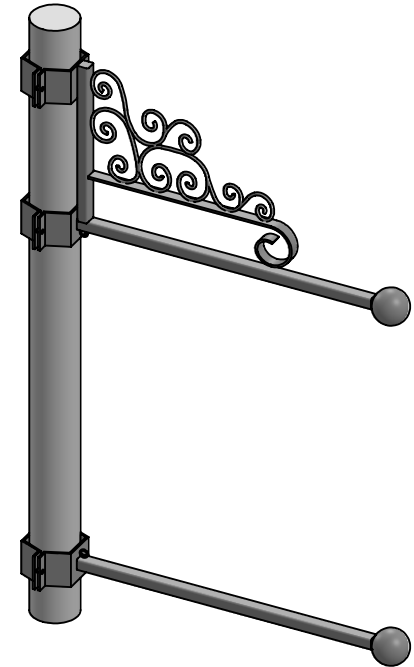

# For Use With Round Poles

**FRONT VIEW**

	Standard Sizes*
Arm Length (L)	20", 26", 38"
Pole Dia./Width (P)	3", 4", 6"

\*Custom sizes available, call for details.

Date: 05/2015  
 Scale: NTS  
 CB:  
 Order#:

Content: One-Way Banner Bracket Set with Scroll  
 PN: 304-1WSET  
 Color/Finish: Textured Black Powder Coat  
 Customer Approval: \_\_\_\_\_

Design by Sign Bracket Store. All visual representations and designs are the intellectual property of Sign Bracket Store and protected under copyright law. Any duplication of this design is in direct violation of the law and will result in legal action.  
 © Copyright 2008-2015

# For Use With Square Poles

**FRONT VIEW**

	Standard Sizes*
Arm Length (L)	20", 26", 38"
Pole Dia./Width (P)	3", 4", 6"

\*Custom sizes available, call for details.

Date: 05/2015  
 Scale: NTS  
 CB:  
 Order#: