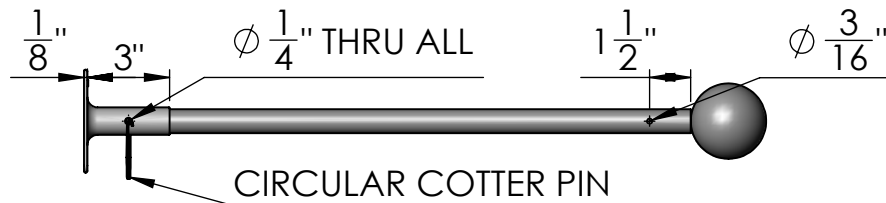

FIBERGLASS TUBE LENGTH, L = Approx. Banner Width + 4"

SIDE VIEW

FRONT VIEW

Date: 06/2015
 Scale: NTS
 DB: CF
 CB:
 Order#:

Content: CitySite Interior Wall Mount Banner Bracket System
 PN: BB-CITYSITE-WM
 Color/Finish: Textured Black Powder Coat
 Customer Approval: _____