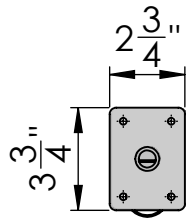

FIBERGLASS TUBE LENGTH, L = Approx. Banner Width + 4"

SIDE VIEW

FRONT VIEW

Date: 06/2015
 Scale: NTS
 DB: CF
 CB:
 Order#:

Content: CitySite Interior Wall Mount Banner Bracket System
 PN: BB-CITYSITE-WM
 Color/Finish: Textured Black Powder Coat
 Customer Approval: _____