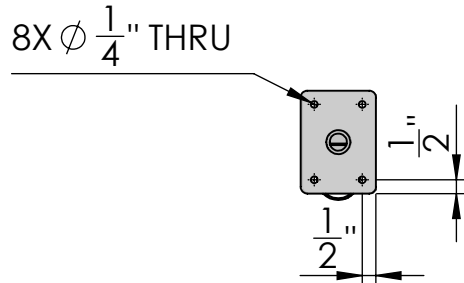

FIBERGLASS TUBE LENGTH, L = Approx. Banner Width + 4"

SIDE VIEW

FRONT VIEW

Date: 06/2015
 Scale: NTS
 DB: CF
 CB:
 Order#:

Content: CitySite Interior Wall Mount Banner Bracket System
 PN: BB-CITYSITE-WM
 Color/Finish: Textured Black Powder Coat
 Customer Approval: _____