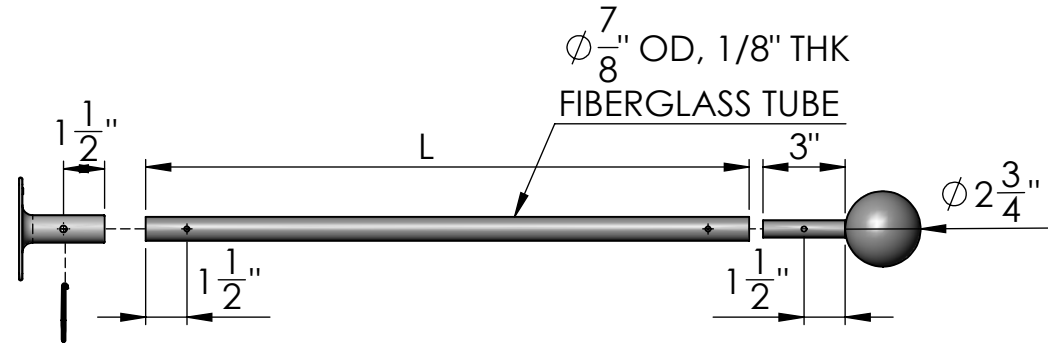

FIBERGLASS TUBE LENGTH, L = Approx. Banner Width + 4"

SIDE VIEW

FRONT VIEW

Date: 06/2015
 Scale: NTS
 DB: CF
 CB:
 Order#:

Content: CitySite Interior Wall Mount Banner Bracket System
 PN: BB-CITYSITE-WM
 Color/Finish: Textured Black Powder Coat
 Customer Approval: _____