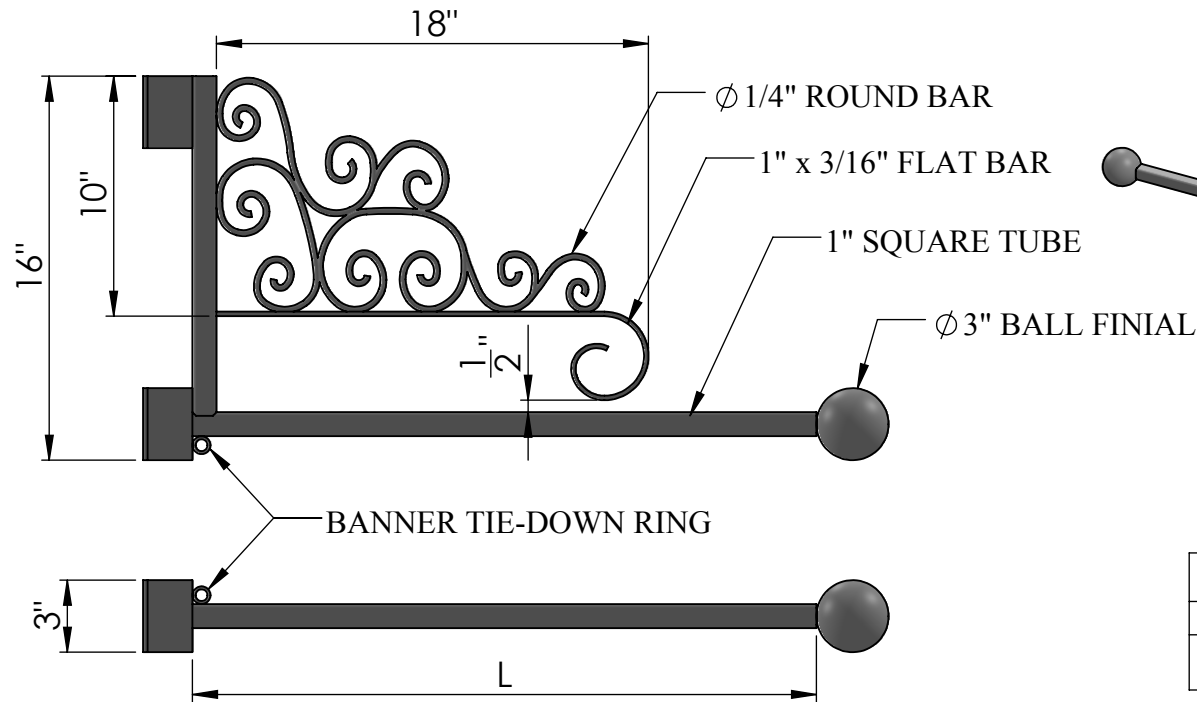

# For Use With Round Poles

	Standard Sizes*
Arm Length (L)	20", 26", 38"
Pole Dia./Width (P)	3", 4", 6"

\*Custom sizes available, call for details.

## FRONT VIEW

Date: 05/2015  
Scale: NTS  
CB:  
Order#:

Content: Two-Way Banner Bracket Set with Scroll  
PN: 304-2WSET  
Color/Finish: Textured Black Powder Coat  
Customer Approval: \_\_\_\_\_

Design by Sign Bracket Store. All visual representations and designs are the intellectual property of Sign Bracket Store and protected under copyright law. Any duplication of this design is in direct violation of the law and will result in legal action.  
© Copyright 2008-2015

# For Use With Square Poles

	Standard Sizes*
Arm Length (L)	20", 26", 38"
Pole Dia./Width (P)	3", 4", 6"

\*Custom sizes available, call for details.