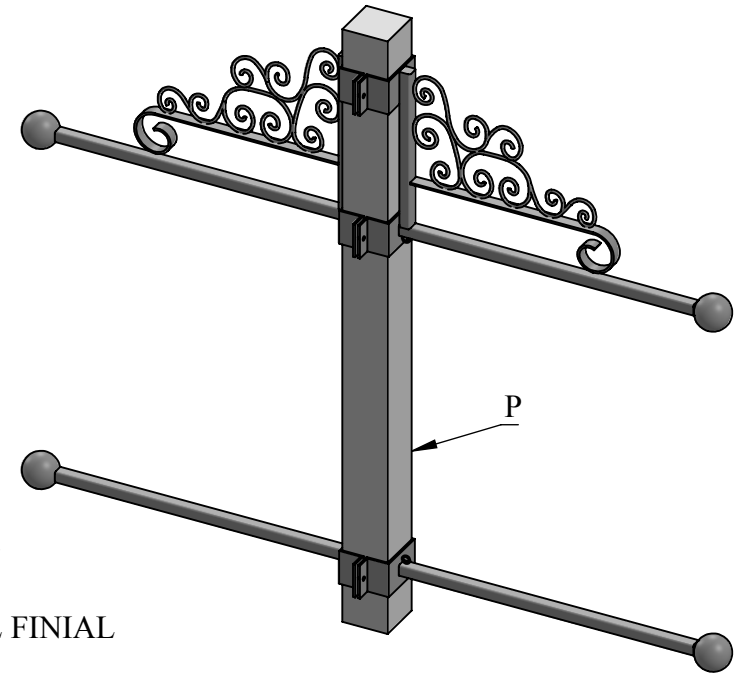

# For Use With Round Poles

	Standard Sizes*
Arm Length (L)	20", 26", 38"
Pole Dia./Width (P)	3", 4", 6"

\*Custom sizes available, call for details.

## FRONT VIEW

Date: 05/2015  
Scale: NTS  
CB:  
Order#:

Content: Two-Way Banner Bracket Set with Scroll  
PN: 304-2WSET  
Color/Finish: Textured Black Powder Coat  
Customer Approval: \_\_\_\_\_

Design by Sign Bracket Store. All visual representations and designs are the intellectual property of Sign Bracket Store and protected under copyright law. Any duplication of this design is in direct violation of the law and will result in legal action.  
© Copyright 2008-2015

# For Use With Square Poles

	Standard Sizes*
Arm Length (L)	20", 26", 38"
Pole Dia./Width (P)	3", 4", 6"

\*Custom sizes available, call for details.