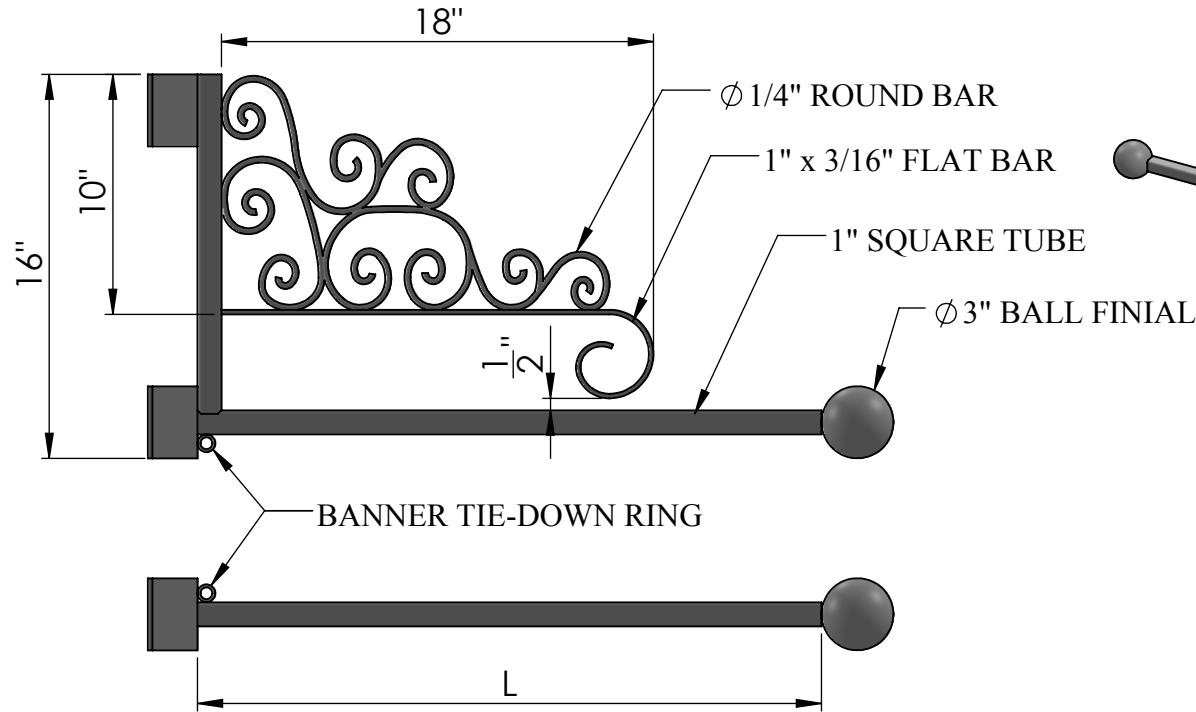

# For Use With Round Poles

	Standard Sizes*
Arm Length (L)	20", 26", 38"
Pole Dia./Width (P)	3", 4", 6"

\*Custom sizes available, call for details.

## FRONT VIEW

Date: 05/2015  
Scale: NTS  
CB:  
Order#:

Content: Two-Way Banner Bracket Set with Scroll  
PN: 304-2WSET  
Color/Finish: Textured Black Powder Coat  
Customer Approval: \_\_\_\_\_

Design by Sign Bracket Store. All visual representations and designs are the intellectual property of Sign Bracket Store and protected under copyright law. Any duplication of this design is in direct violation of the law and will result in legal action.  
© Copyright 2008-2015

# For Use With Square Poles

	Standard Sizes*
Arm Length (L)	20", 26", 38"
Pole Dia./Width (P)	3", 4", 6"

\*Custom sizes available, call for details.