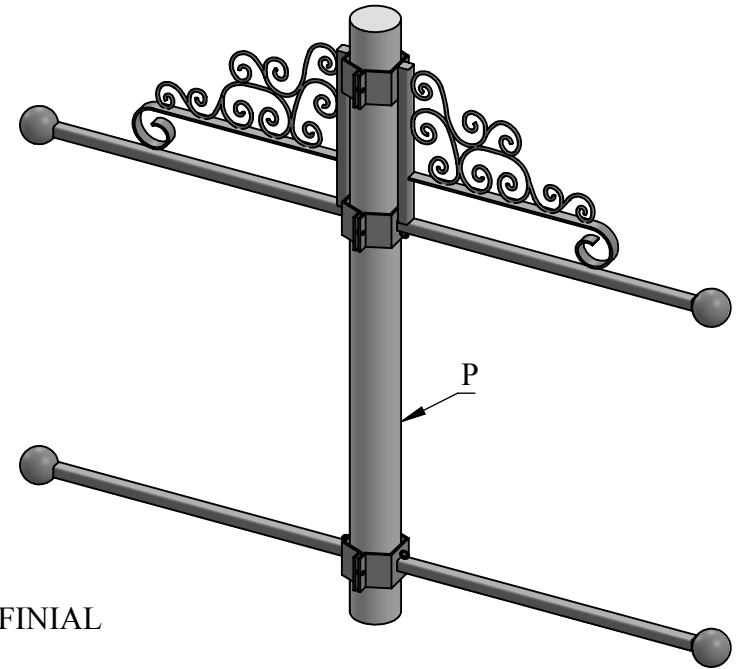

# For Use With Round Poles

	Standard Sizes*
Arm Length (L)	20", 26", 38"
Pole Dia./Width (P)	3", 4", 6"

\*Custom sizes available, call for details.

## FRONT VIEW

Date: 05/2015  
Scale: NTS  
CB:  
Order#:

Content: Two-Way Banner Bracket Set with Scroll  
PN: 304-2WSET  
Color/Finish: Textured Black Powder Coat  
Customer Approval: \_\_\_\_\_

Design by Sign Bracket Store. All visual representations and designs are the intellectual property of Sign Bracket Store and protected under copyright law. Any duplication of this design is in direct violation of the law and will result in legal action.  
© Copyright 2008-2015

# For Use With Square Poles

	Standard Sizes*
Arm Length (L)	20", 26", 38"
Pole Dia./Width (P)	3", 4", 6"

\*Custom sizes available, call for details.