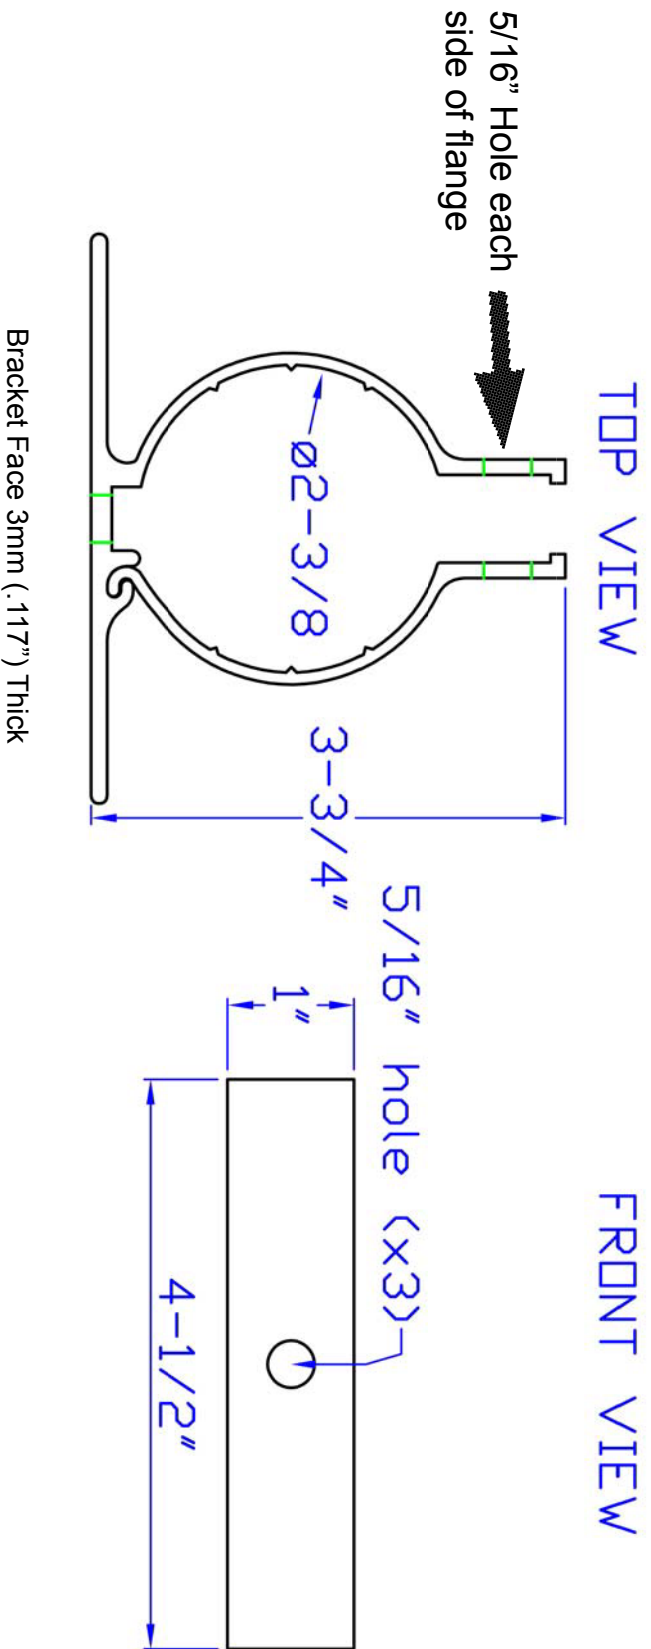

238-CM Basic Dimensions

PN: 238-CM

Date:
Sheet
Scale: NTS
DB:
CB:
Inv:

Content:

Customer Approval: _____

Design by Sign Bracket Store. All visual representations and designs are the intellectual property of Sign Bracket Store and protected under copyright law. Any duplication of this design is in direct violation of the law and will result in legal action.
© Copyright 2008-2012