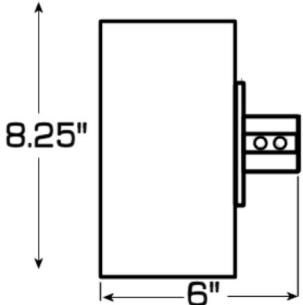

Metal Halide

PN# SL-AE5-EM710-MHW