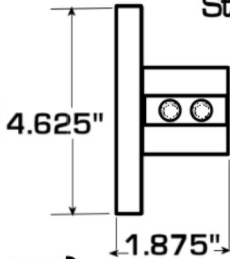

SL-AE5-EM710

Light Options

Standard Backplate

Round cast back plates are standard with all arm extensions and mount to recessed octagonal boxes.

PN# SL-AE5-EM710

Compact Fluorescents

Weatheright wall mount ballasts Designed for outdoor use or wet locations