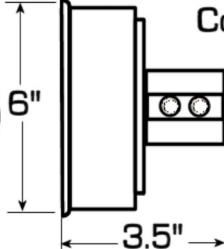

SL-AE5-EM710

Light Options

Standard Backplate

Round cast back plates are standard with all arm extensions and mount to recessed octagonal boxes.

PN# SL-AE5-EM710

Compact Fluorescents

Weatheright wall mount ballasts Designed for outdoor use or wet locations