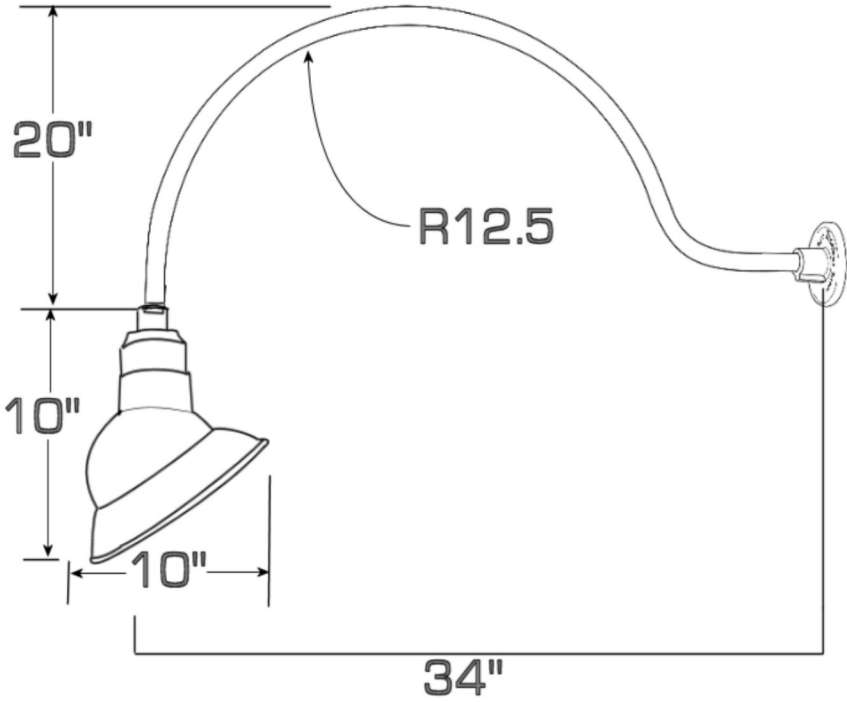

SL-AE5-EM710

Light Options

Standard Backplate

Round cast back plates are standard with all arm extensions and mount to recessed octagonal boxes.

PN# SL-AE5-EM710

Compact Fluorescents

Weatheright wall mount ballasts Designed for outdoor use or wet locations