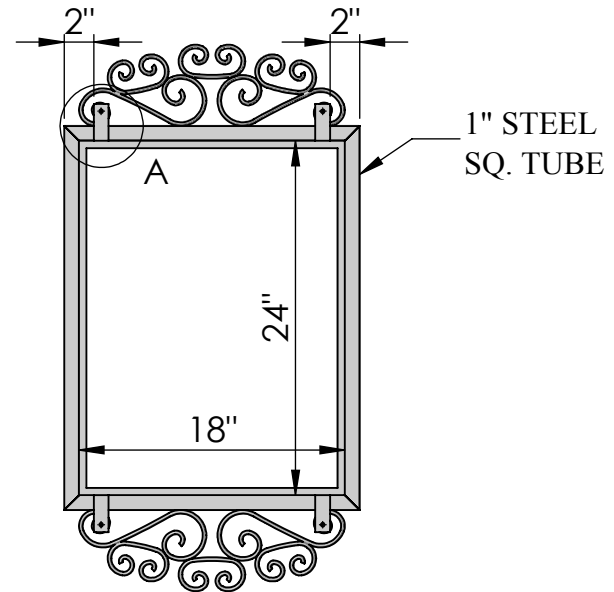

DETAIL A

FRONT VIEW

BACK VIEW

Date: 08/2015
 Scale: NTS
 DB: CF
 CB:
 Order#:

Content: Mendocino Flush Mount Sign Frame - 18" x 24"
 PN: 322-FR-SC-1824
 Color/Finish: Textured Black Powder Coat
 Customer Approval: _____