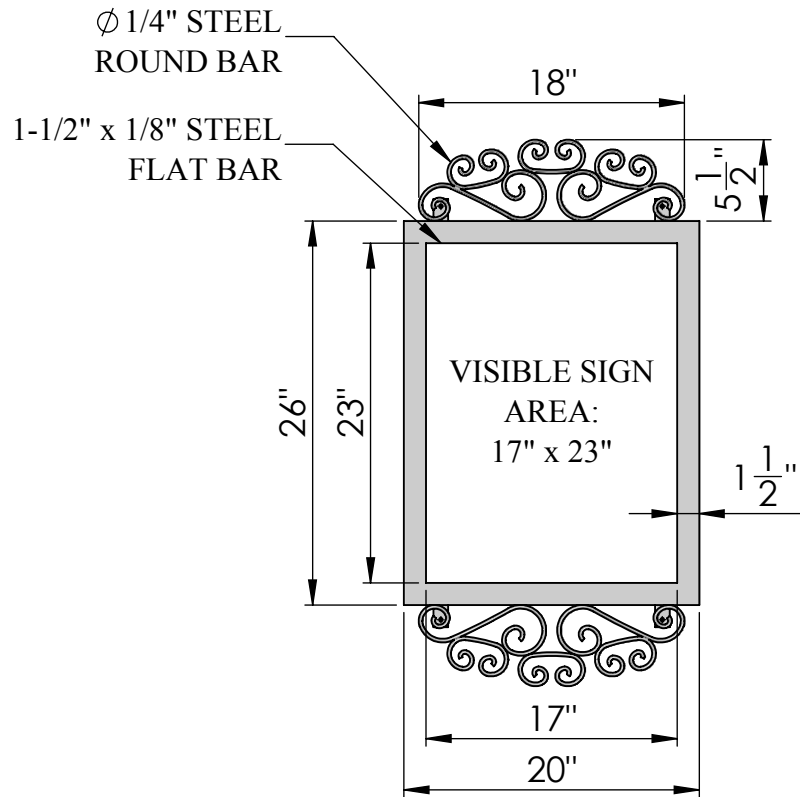

DETAIL A

FRONT VIEW

BACK VIEW

Date: 08/2015
 Scale: NTS
 DB: CF
 CB:
 Order#:

Content: Mendocino Flush Mount Sign Frame - 18" x 24"
 PN: 322-FR-SC-1824
 Color/Finish: Textured Black Powder Coat
 Customer Approval: _____