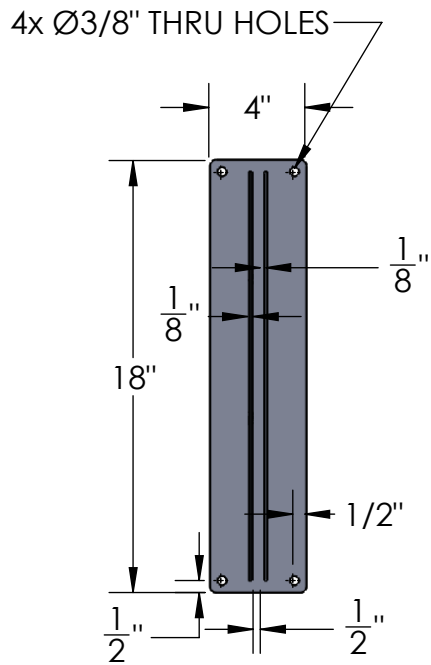

REVISIONS			
REV.	DESCRIPTION	DATE	CB
A	ORIGINAL DRAWING	5/2018	JB

SIDE VIEW

FRONT VIEW

Material:  
Steel

Content: 40" Abstract Triangle Bracket

PN: 417B-40

Scale: NTS

DB:JB