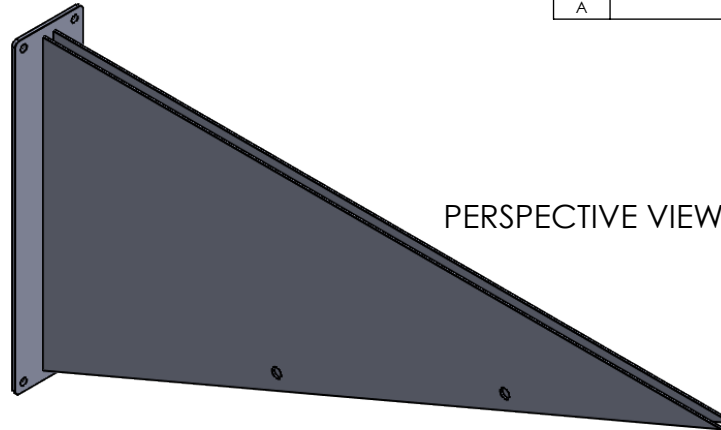

REVISIONS			
REV.	DESCRIPTION	DATE	CB
A	ORIGINAL DRAWING	5/2018	JB

SIDE VIEW

FRONT VIEW

Material:  
Steel

Content: 40" Abstract Triangle Bracket

PN: 417B-40

Scale: NTS

DB:JB