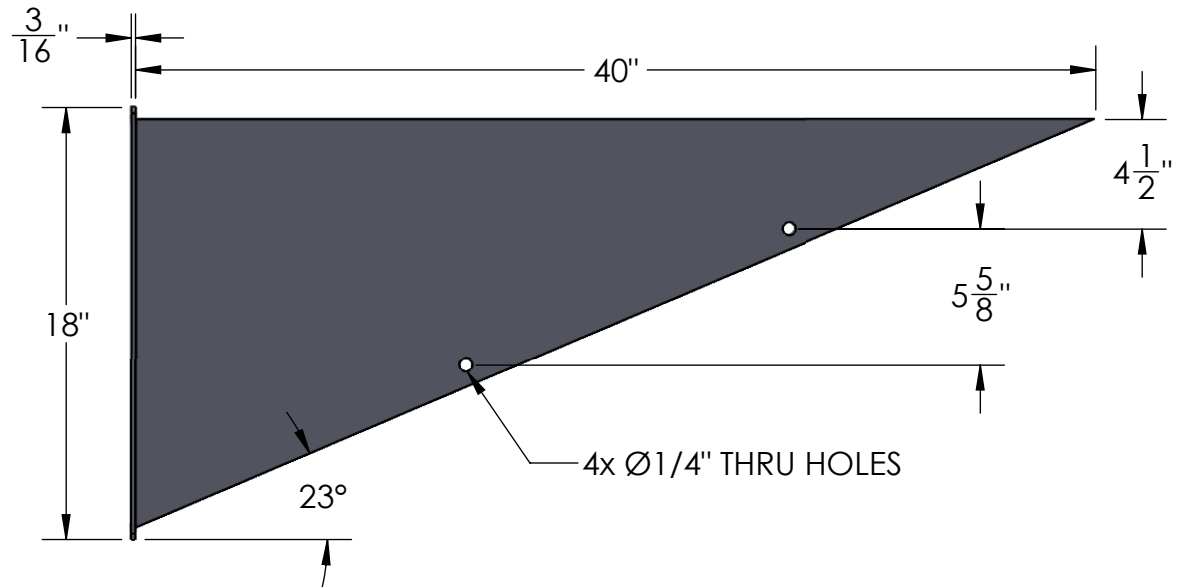

REVISIONS			
REV.	DESCRIPTION	DATE	CB
A	ORIGINAL DRAWING	5/2018	JB

SIDE VIEW

FRONT VIEW

Material:  
Steel

Content: 40" Abstract Triangle Bracket

PN: 417B-40

Scale: NTS

DB:JB