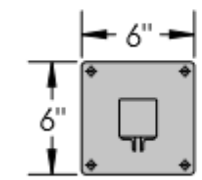

# BRACKET PAIR

3/4" x 3/4" x 1/8"  
STEEL L ANGLE  
5/16" CHANNEL GAP

3X Ø 1/4" SET SCREW  
PER BRACKET ARM

2" STEEL  
SQUARE TUBE  
SEALED ENDS

**FRONT VIEW**

**SIDE VIEW**

Date: 11/2015  
Scale: 1:10  
DB: CF  
CB:  
Order#:

Content: 36" Montamar Channel Sign Bracket (1/4" Sign Blank)  
PN: 389B-36-1-4  
Color/Finish: Textured Black Powder Coat  
Customer Approval: \_\_\_\_\_

Design by Sign Bracket Store. All visual representations and designs are the intellectual property of Sign Bracket Store and protected under copyright law. Any duplication of this design is in direct violation of the law and will result in legal action.  
© Copyright 2008-2015