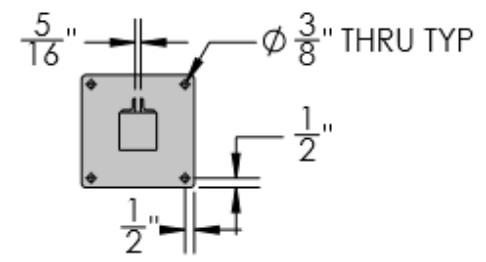

# BRACKET PAIR

3/4" x 3/4" x 1/8"  
STEEL L ANGLE  
5/16" CHANNEL GAP

3X Ø 1/4" SET SCREW  
PER BRACKET ARM

2" STEEL  
SQUARE TUBE  
SEALED ENDS

**FRONT VIEW**

**SIDE VIEW**

Date: 11/2015  
Scale: 1:10  
DB: CF  
CB:  
Order#:

Content: 36" Montamar Channel Sign Bracket (1/4" Sign Blank)  
PN: 389B-36-1-4  
Color/Finish: Textured Black Powder Coat  
Customer Approval: \_\_\_\_\_

Design by Sign Bracket Store. All visual representations and designs are the intellectual property of Sign Bracket Store and protected under copyright law. Any duplication of this design is in direct violation of the law and will result in legal action.  
© Copyright 2008-2015