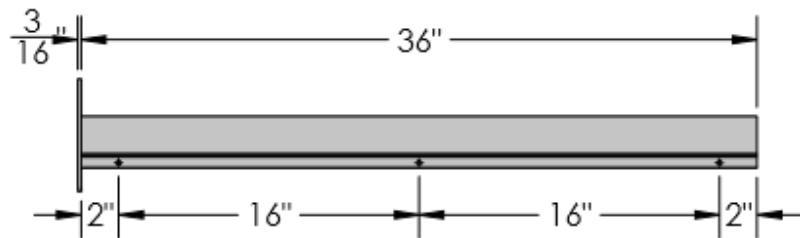

# BRACKET PAIR

3/4" x 3/4" x 1/8"  
STEEL L ANGLE  
5/16" CHANNEL GAP

3X Ø 1/4" SET SCREW  
PER BRACKET ARM

2" STEEL  
SQUARE TUBE  
SEALED ENDS

**FRONT VIEW**

**SIDE VIEW**

Date: 11/2015  
Scale: 1:10  
DB: CF  
CB:  
Order#:

Content: 36" Montamar Channel Sign Bracket (1/4" Sign Blank)  
PN: 389B-36-1-4  
Color/Finish: Textured Black Powder Coat  
Customer Approval: \_\_\_\_\_

Design by Sign Bracket Store. All visual representations and designs are the intellectual property of Sign Bracket Store and protected under copyright law. Any duplication of this design is in direct violation of the law and will result in legal action.  
© Copyright 2008-2015