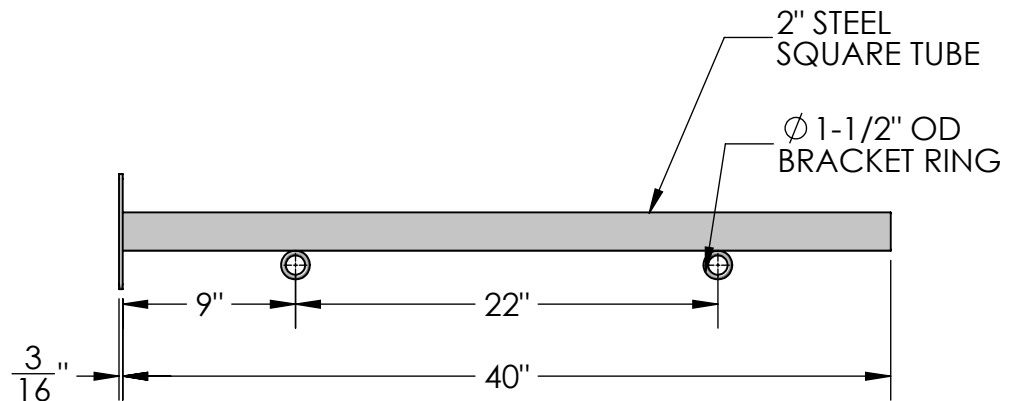

REVISIONS			
REV.	DESCRIPTION	DATE	CB
A	ORIGINAL DRAWING	4/22/2016	CF

**SIDE VIEW**

**FRONT VIEW**

Material:  
Steel

Scale: 1:10  
DB: CF  
Rev: A  
Sheet: 1 of 1

Content: 40" Universal Straight Arm Bracket w/Rings

PN: 379B-40-WR

Color/Finish: Textured Black Powder Coat

Customer Approval: \_\_\_\_\_

Design by Sign Bracket Store. All visual representations and designs are the intellectual property of Sign Bracket Store and protected under copyright law. Any duplication of this design is in direct violation of the law and will result in legal action.