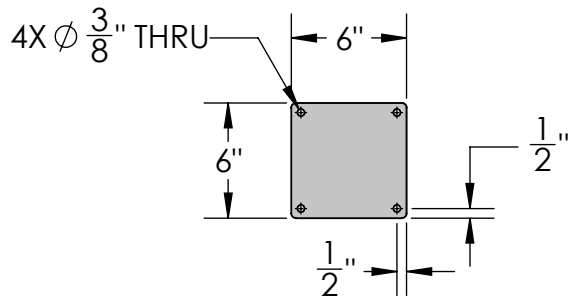

REVISIONS			
REV.	DESCRIPTION	DATE	CB
A	ORIGINAL DRAWING	4/22/2016	CF

**SIDE VIEW**

**FRONT VIEW**

Material:  
Steel

Scale: 1:10  
DB: CF  
Rev: A  
Sheet: 1 of 1

Content: 40" Universal Straight Arm Bracket w/Rings